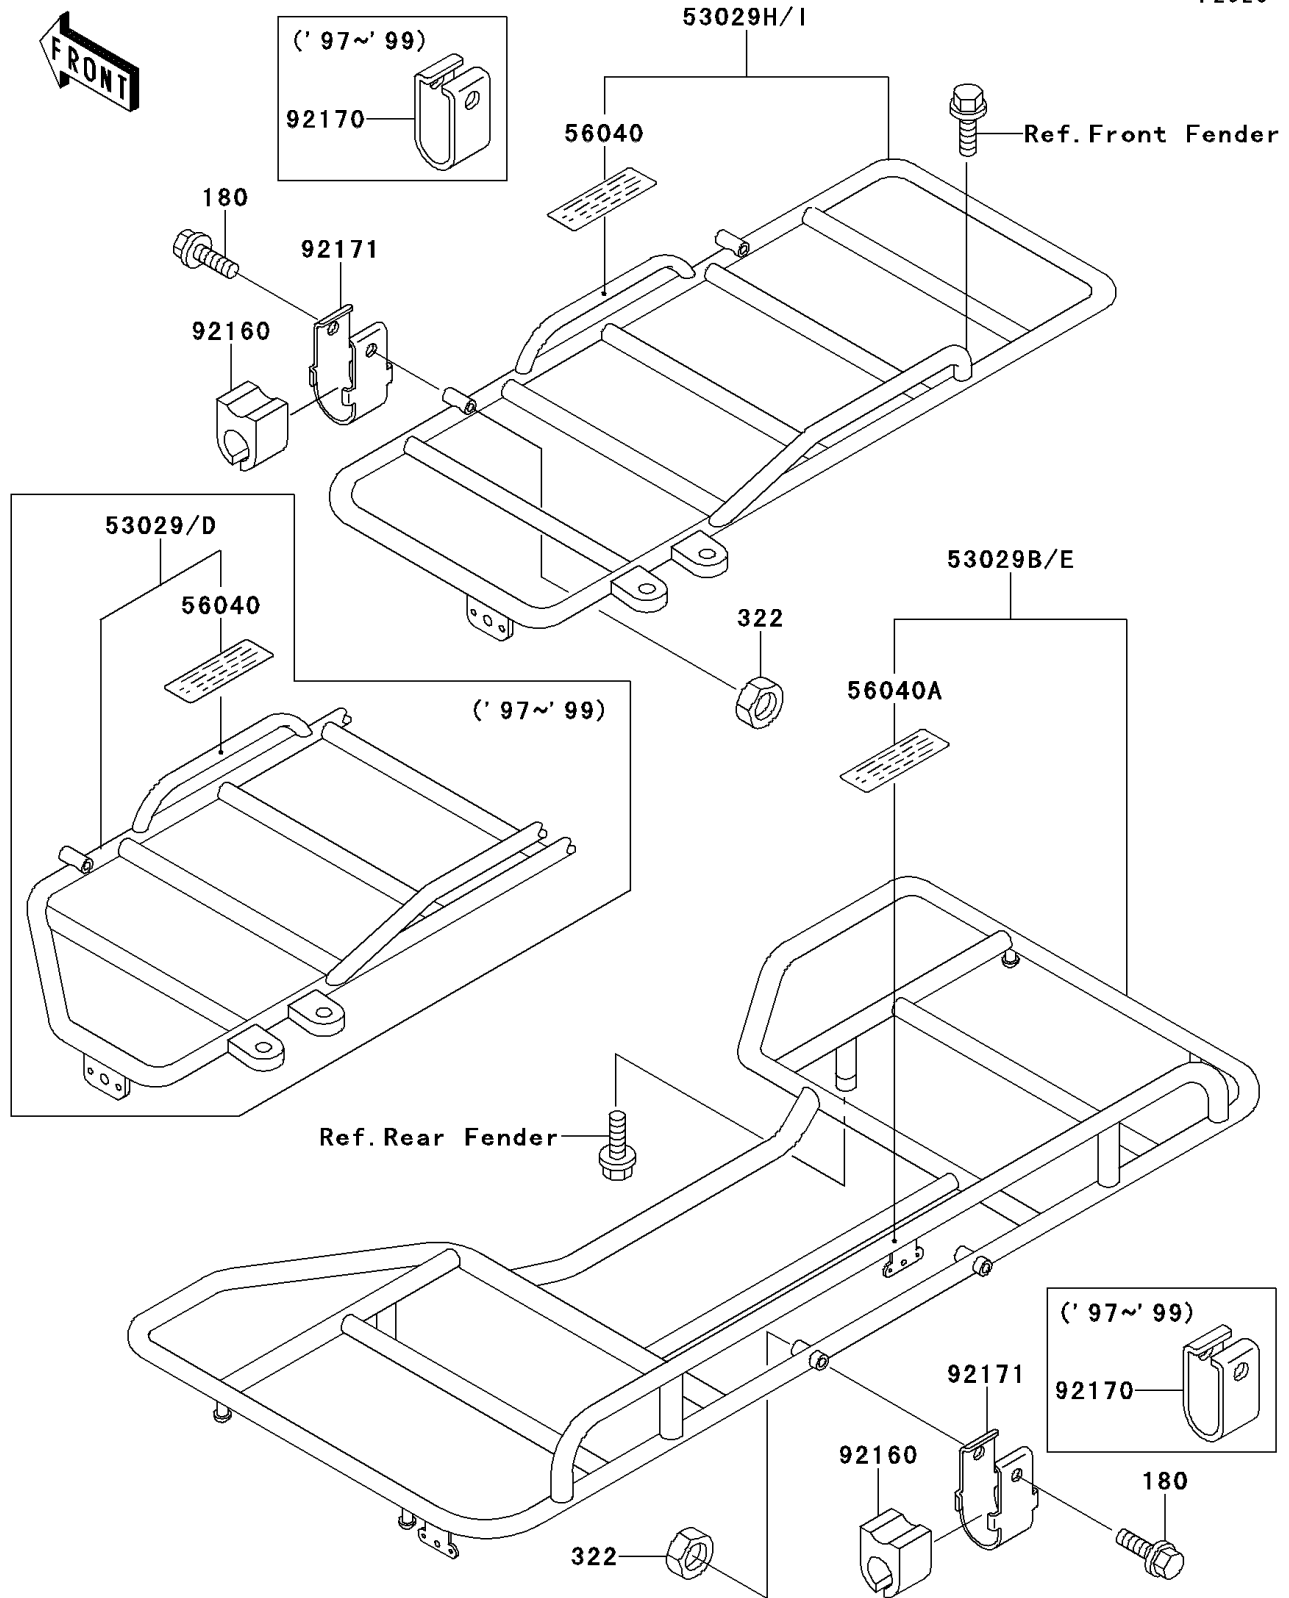

2001 Bayou 220 PARTS DIAGRAM

Carrier(s)

F2520

2001 Bayou 220 PARTS LIST

Carrier(s)

ITEM NAME	PART NUMBER	QUANTITY
BOLT-UPSET-WS (Ref # 180)	180J0640	4
NUT-CAP,6MM,BLACK (Ref # 322)	322C0600	4
LABEL-WARNING,MAXIMUM LOAD (Ref # 56040)	56040-1264	1
LABEL-WARNING,MAXIMUM LOAD (Ref # 56040A)	56040-1265	1
DAMPER (Ref # 92160)	92160-1112	4
CLAMP,CARRIER,GRAY (Ref # 92171)	92171-1112-1U	4
CARRIER,RR,S.GRAY (Ref # 53029B)	53029-1178-1U	1
CARRIER,RR,S.GRAY (Ref # 53029E)	53029-1190-1U	1
CARRIER,FR,S.GRAY (Ref # 53029H)	53029-1215-1U	1
CARRIER,FR,S.GRAY (Ref # 53029I)	53029-1217-1U	1