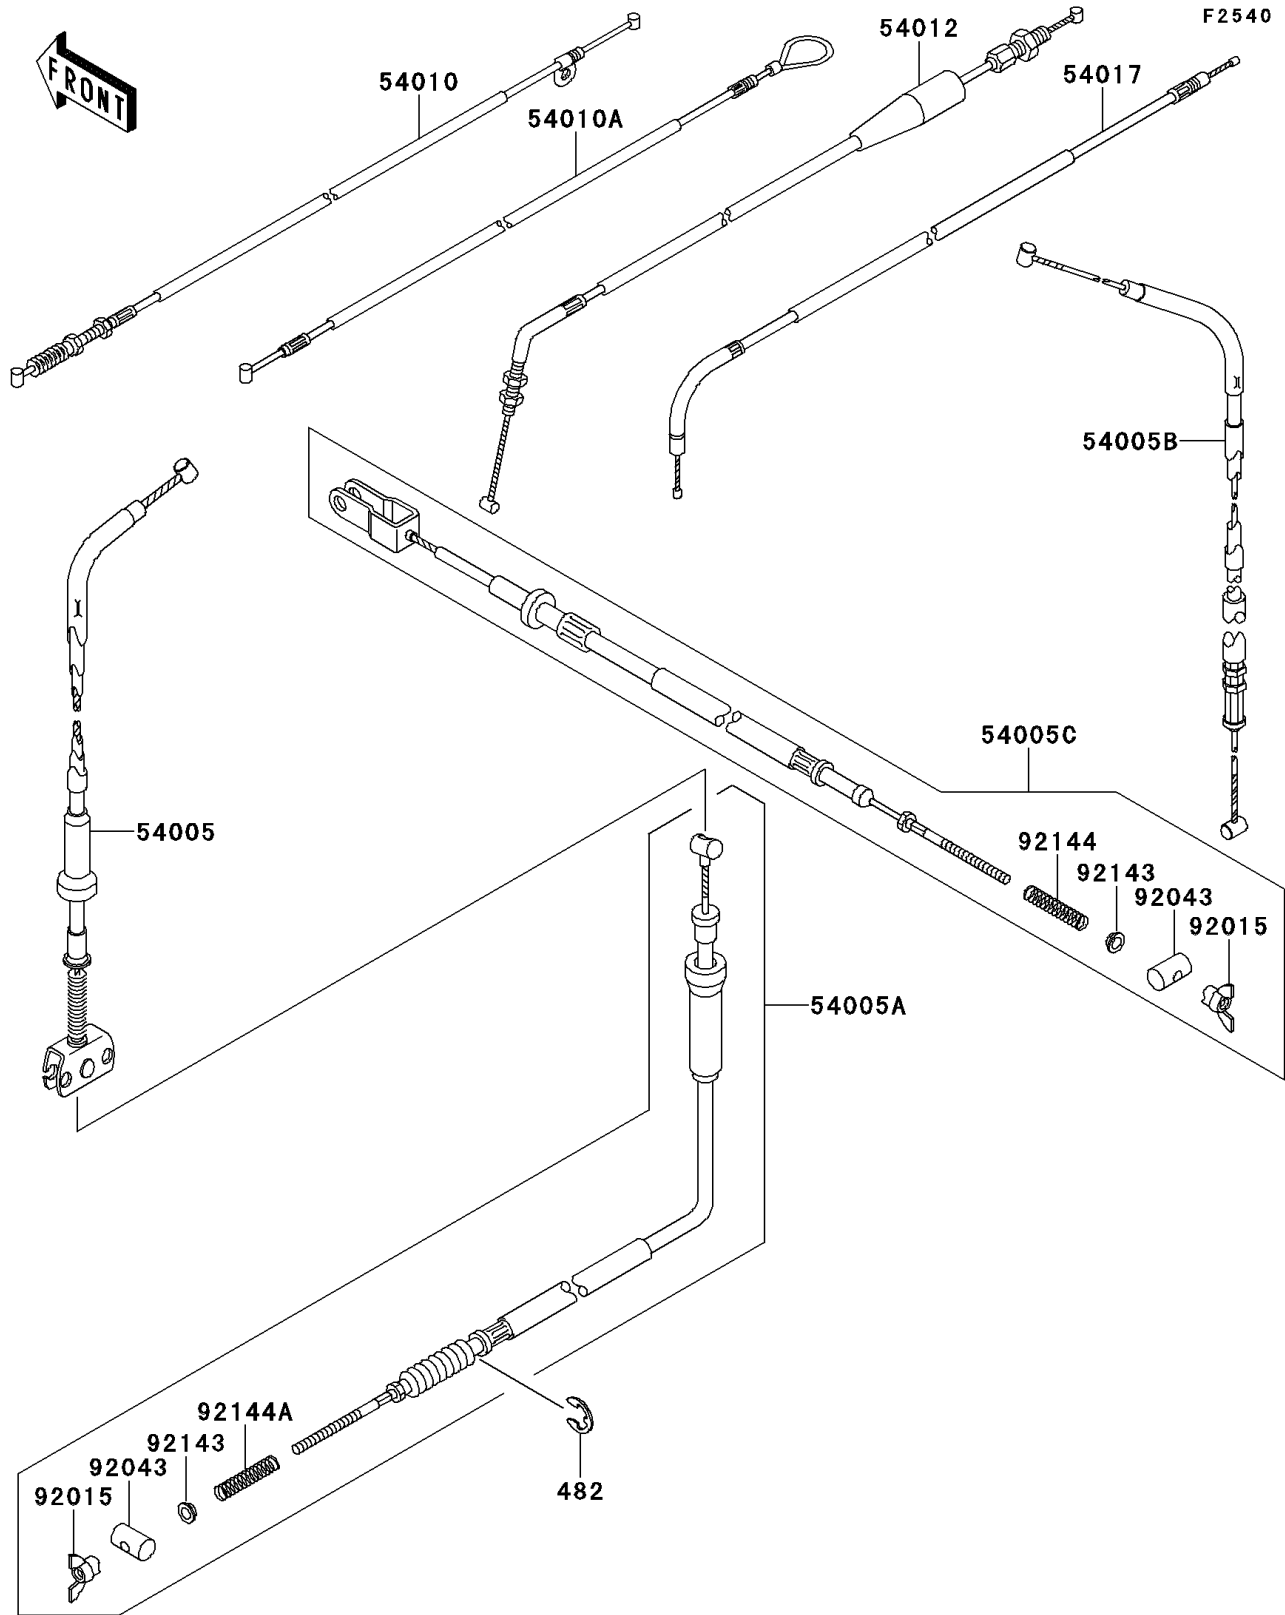

1997 Bayou 220 PARTS DIAGRAM

Cables

1997 Bayou 220 PARTS LIST

Cables

ITEM NAME	PART NUMBER	QUANTITY
CIRCLIP-TYPE-E (Ref # 482)	482L7000	2
CABLE-BRAKE,FR,UPP (Ref # 54005)	54005-1153	1
CABLE-BRAKE,FR,LWR (Ref # 54005A)	54005-1154	2
CABLE-BRAKE,PARKING (Ref # 54005B)	54005-1155	1
CABLE-BRAKE,RR (Ref # 54005C)	54005-1156	1
CABLE,REVERSE (Ref # 54010)	54010-1073	1
CABLE,SEAT HOOK (Ref # 54010A)	54010-1074	1
CABLE-THROTTLE (Ref # 54012)	54012-1361	1
CABLE-STARTER (Ref # 54017)	54017-1137	1
NUT,WING,6MM (Ref # 92015)	92015-4004	3
PIN,12X20 (Ref # 92043)	92043-1392	3
COLLAR (Ref # 92143)	92143-1309	3
SPRING,BRAKE CABLE (Ref # 92144)	92144-1269	1
SPRING,BRAKE CABLE (Ref # 92144A)	92144-1270	2