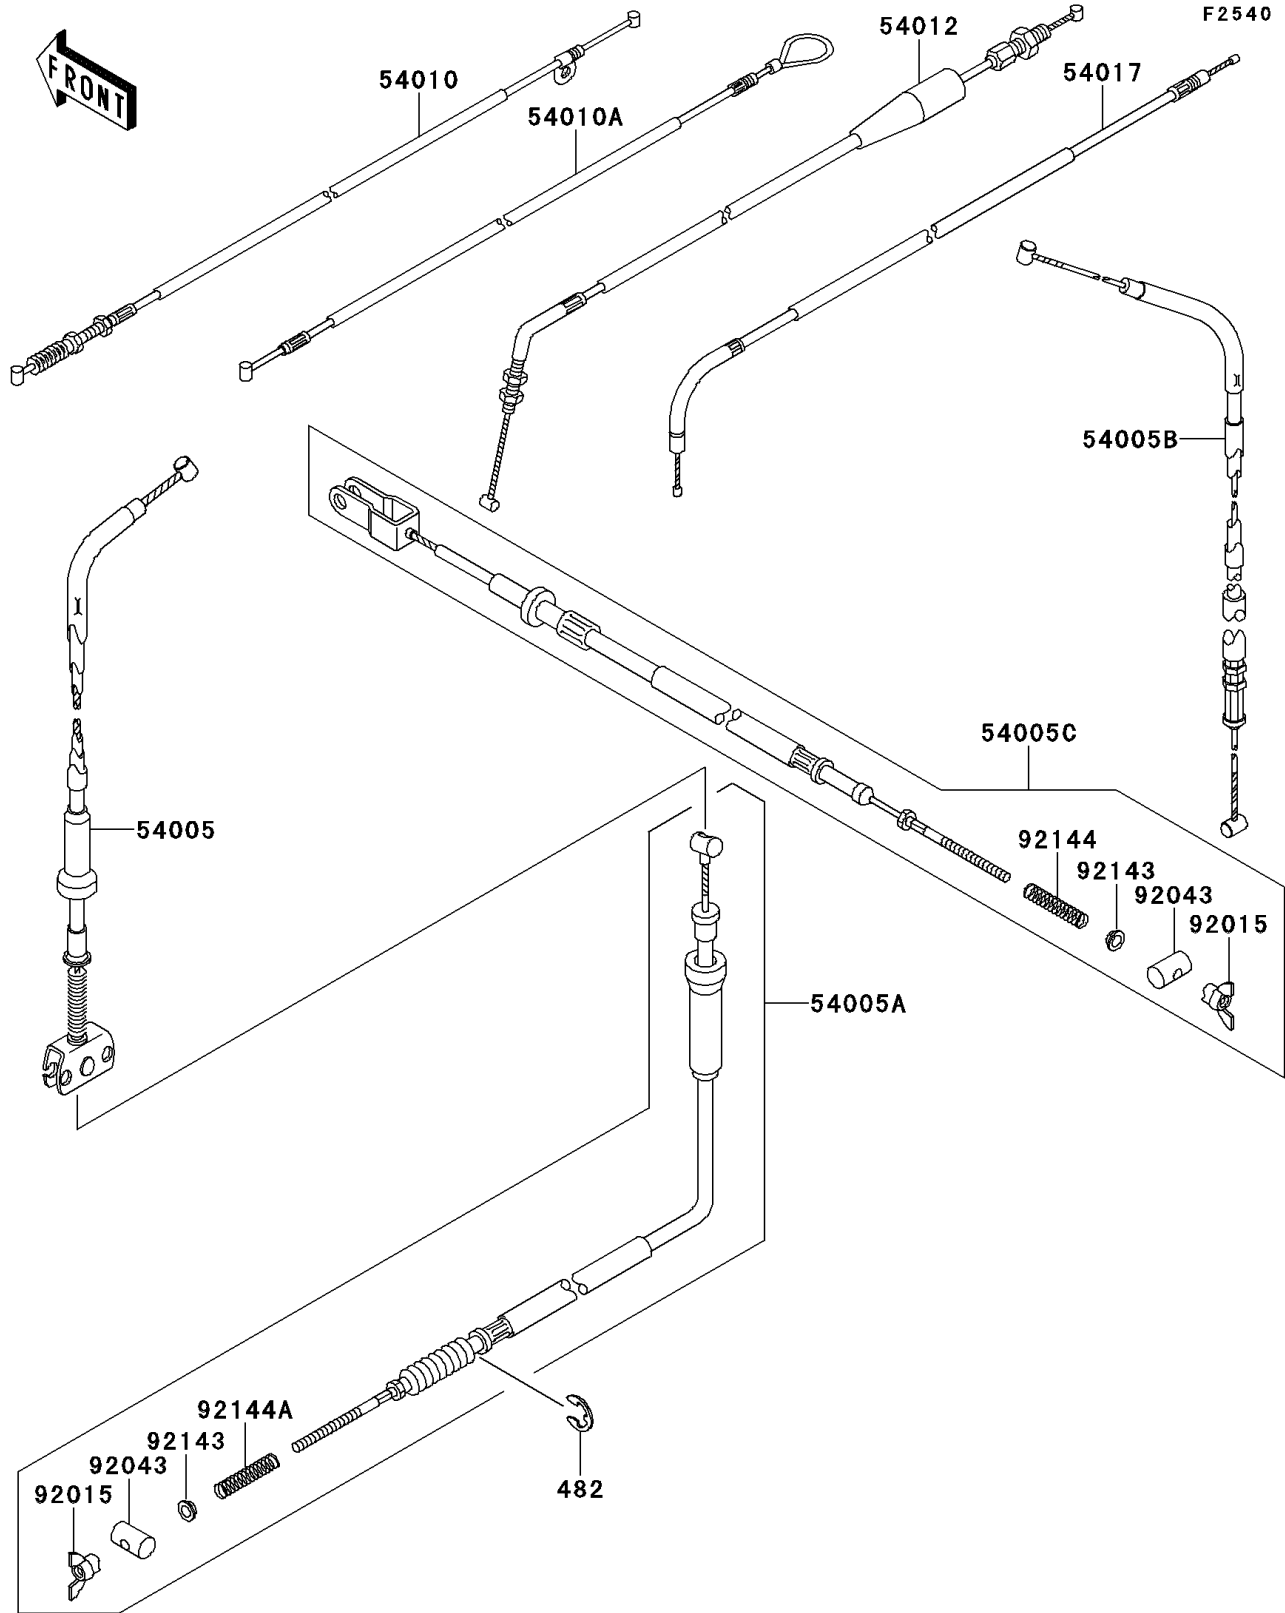

# 1997 Bayou 220 PARTS DIAGRAM

Cables

# 1997 Bayou 220 PARTS LIST

## Cables

ITEM NAME	PART NUMBER	QUANTITY
CIRCLIP-TYPE-E (Ref # 482)	482L7000	2
CABLE-BRAKE,FR,UPP (Ref # 54005)	54005-1153	1
CABLE-BRAKE,FR,LWR (Ref # 54005A)	54005-1154	2
CABLE-BRAKE,PARKING (Ref # 54005B)	54005-1155	1
CABLE-BRAKE,RR (Ref # 54005C)	54005-1156	1
CABLE,REVERSE (Ref # 54010)	54010-1073	1
CABLE,SEAT HOOK (Ref # 54010A)	54010-1074	1
CABLE-THROTTLE (Ref # 54012)	54012-1361	1
CABLE-STARTER (Ref # 54017)	54017-1137	1
NUT,WING,6MM (Ref # 92015)	92015-4004	3
PIN,12X20 (Ref # 92043)	92043-1392	3
COLLAR (Ref # 92143)	92143-1309	3
SPRING,BRAKE CABLE (Ref # 92144)	92144-1269	1
SPRING,BRAKE CABLE (Ref # 92144A)	92144-1270	2