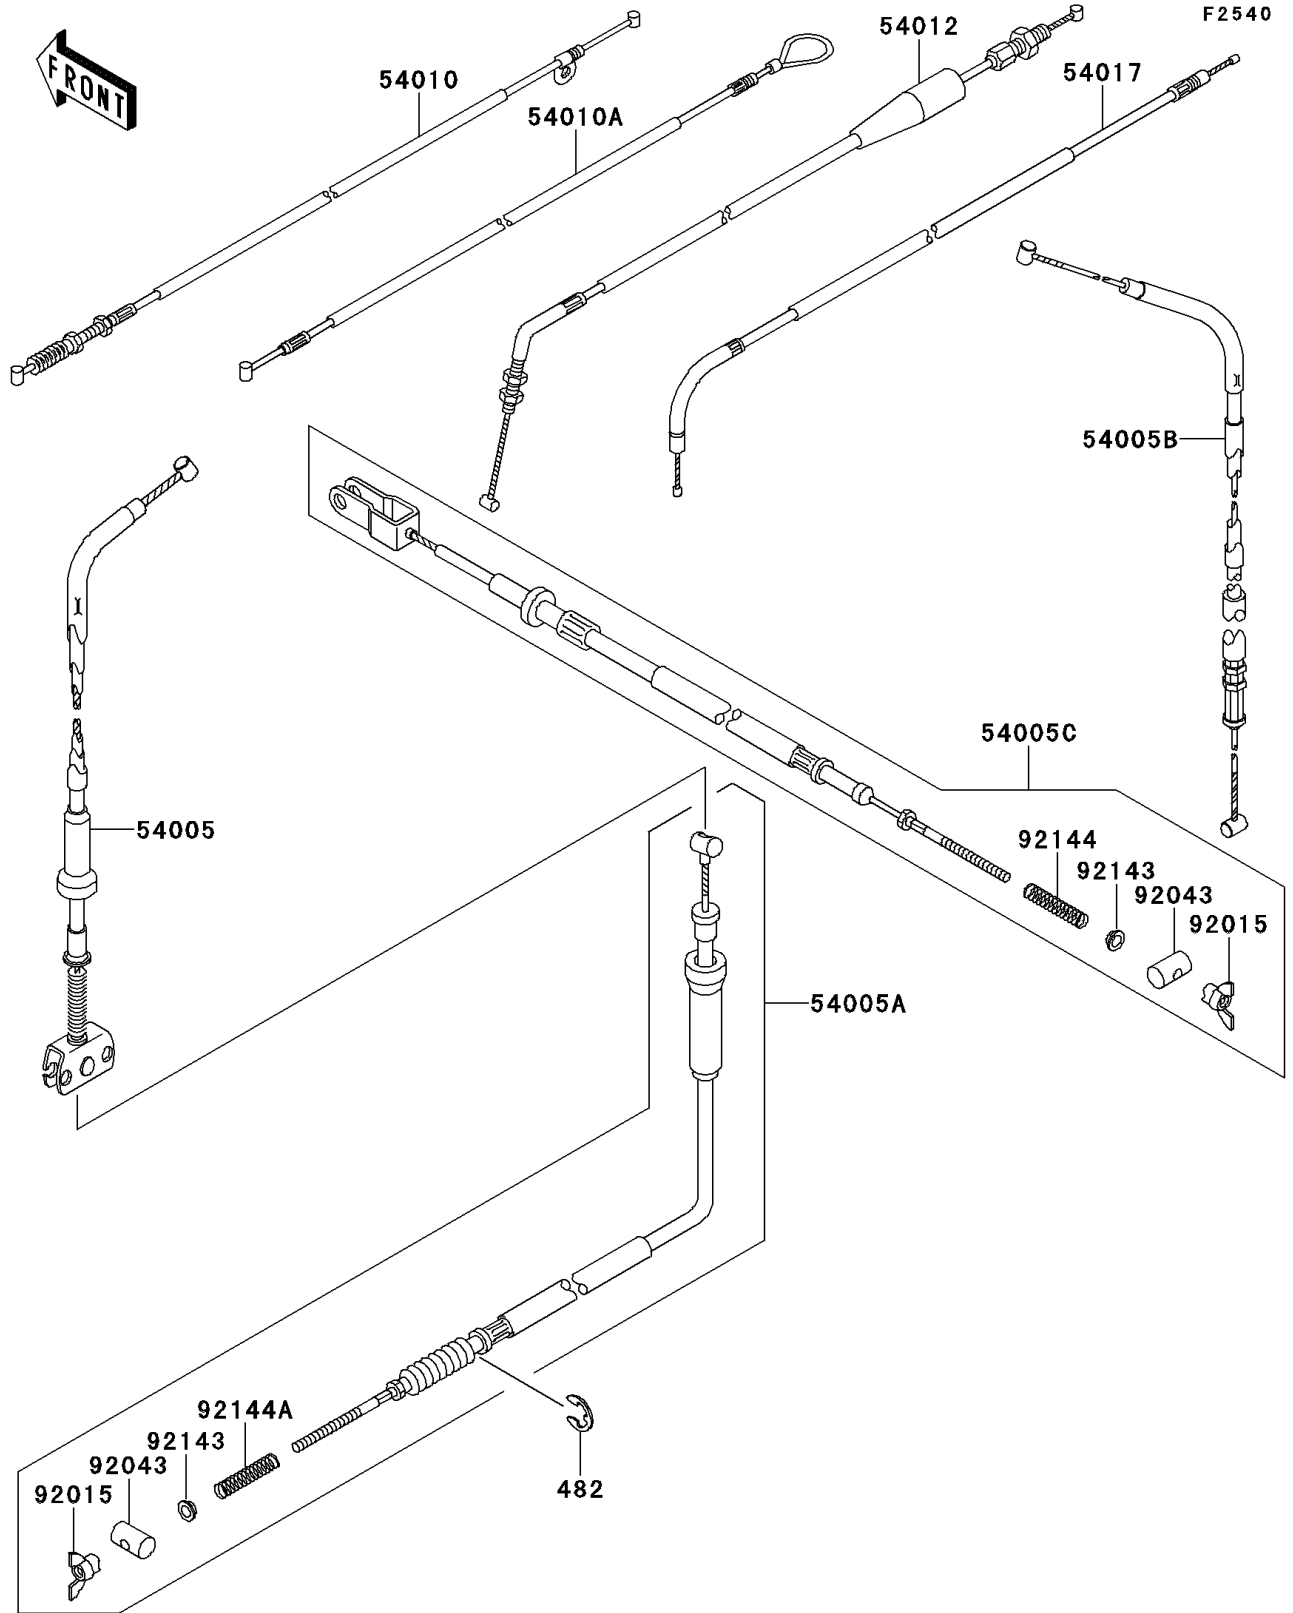

# 1999 Bayou 220 PARTS DIAGRAM

Cables

# 1999 Bayou 220 PARTS LIST

## Cables

ITEM NAME	PART NUMBER	QUANTITY
CIRCLIP-TYPE-E (Ref # 482)	482L7000	2
CABLE-BRAKE,FR,UPP (Ref # 54005)	54005-1153	1
CABLE-BRAKE,FR,LWR (Ref # 54005A)	54005-1154	2
CABLE-BRAKE,PARKING (Ref # 54005B)	54005-1155	1
CABLE-BRAKE,RR (Ref # 54005C)	54005-1156	1
CABLE,REVERSE (Ref # 54010)	54010-1073	1
CABLE,SEAT HOOK (Ref # 54010A)	54010-1074	1
CABLE-THROTTLE (Ref # 54012)	54012-1361	1
CABLE-STARTER (Ref # 54017)	54017-1137	1
NUT,WING,6MM (Ref # 92015)	92015-4004	3
PIN,12X20 (Ref # 92043)	92043-1392	3
COLLAR (Ref # 92143)	92143-1309	3
SPRING,BRAKE CABLE (Ref # 92144)	92144-1269	1
SPRING,BRAKE CABLE (Ref # 92144A)	92144-1270	2