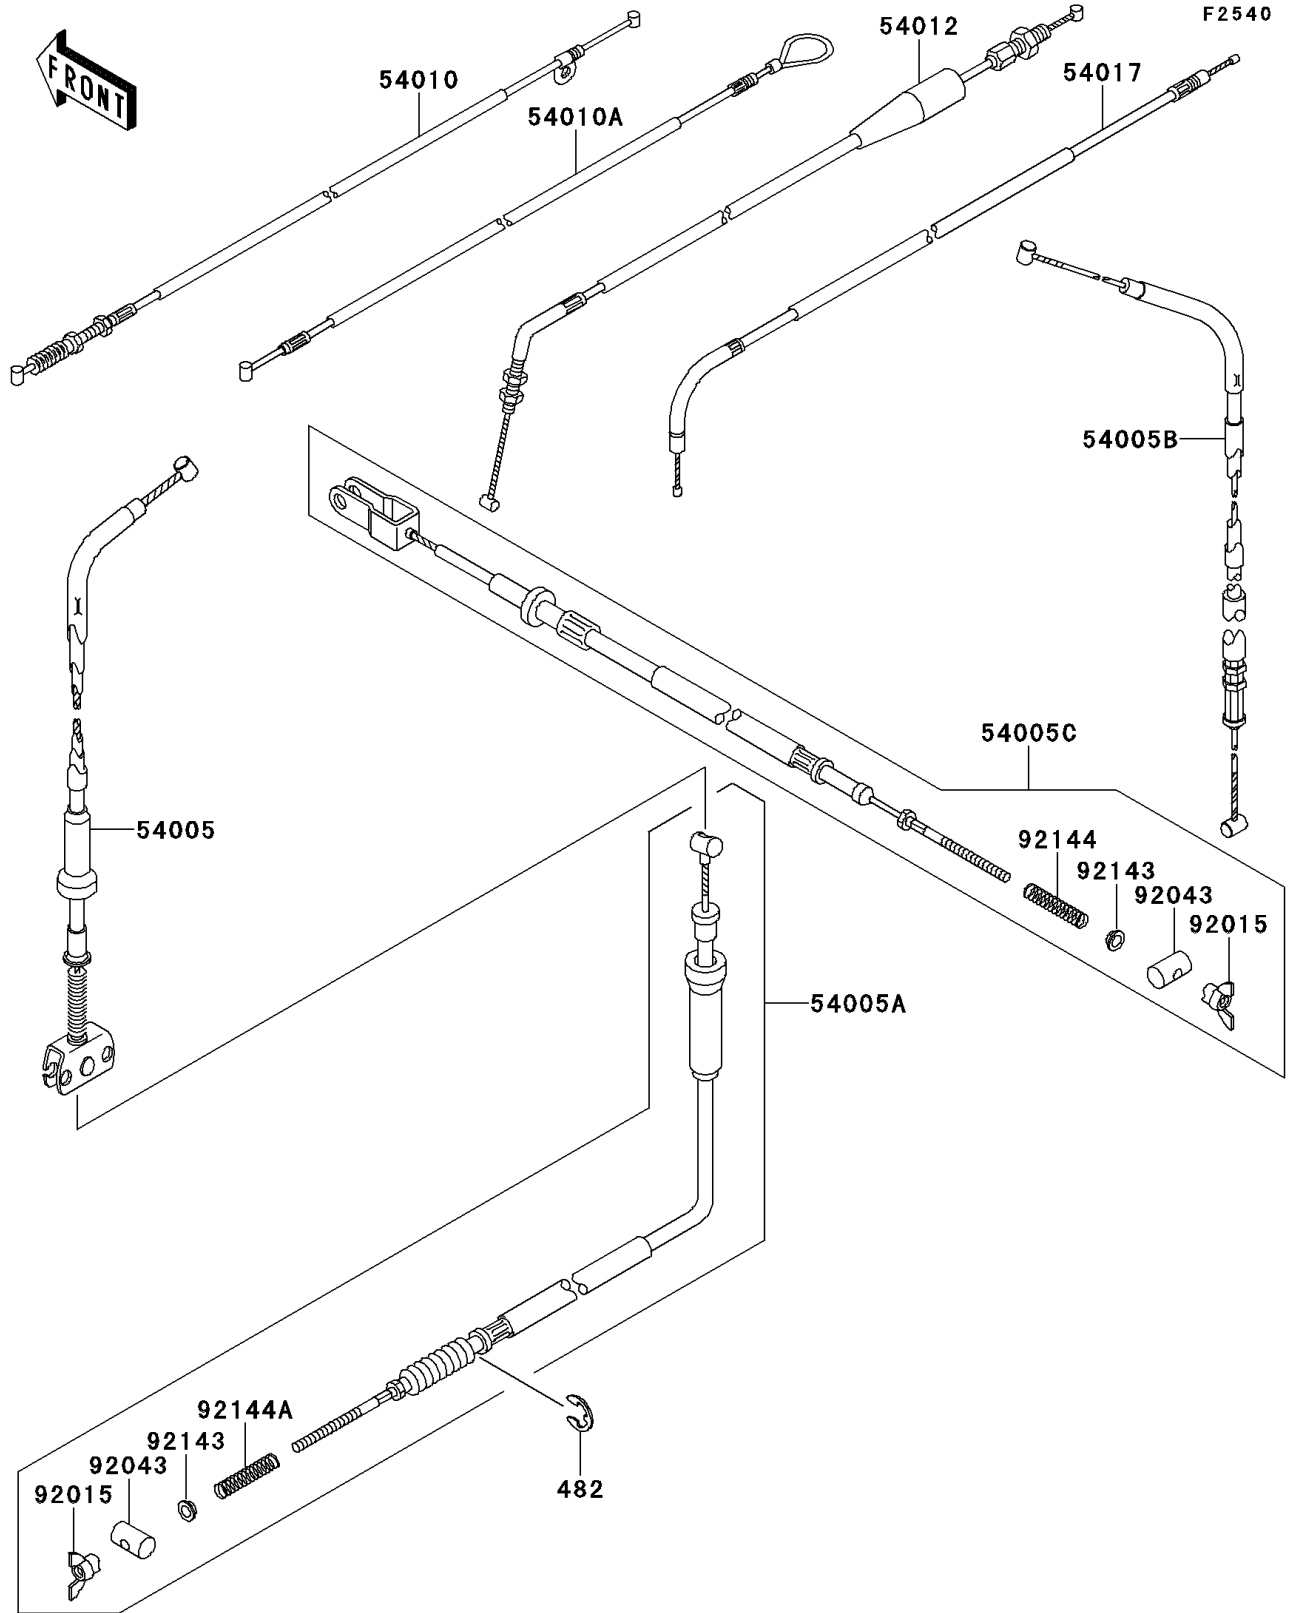

2000 Bayou 220 PARTS DIAGRAM

Cables

2000 Bayou 220 PARTS LIST

Cables

ITEM NAME	PART NUMBER	QUANTITY
CIRCLIP-TYPE-E (Ref # 482)	482L7000	2
CABLE-BRAKE,FR,UPP (Ref # 54005)	54005-1153	1
CABLE-BRAKE,FR,LWR (Ref # 54005A)	54005-1154	2
CABLE-BRAKE,PARKING (Ref # 54005B)	54005-1155	1
CABLE-BRAKE,RR (Ref # 54005C)	54005-1156	1
CABLE,REVERSE (Ref # 54010)	54010-1073	1
CABLE,SEAT HOOK (Ref # 54010A)	54010-1074	1
CABLE-THROTTLE (Ref # 54012)	54012-1361	1
CABLE-STARTER (Ref # 54017)	54017-1137	1
NUT,WING,6MM (Ref # 92015)	92015-4004	3
PIN,12X20 (Ref # 92043)	92043-1392	3
COLLAR (Ref # 92143)	92143-1309	3
SPRING,BRAKE CABLE (Ref # 92144)	92144-1269	1
SPRING,BRAKE CABLE (Ref # 92144A)	92144-1270	2