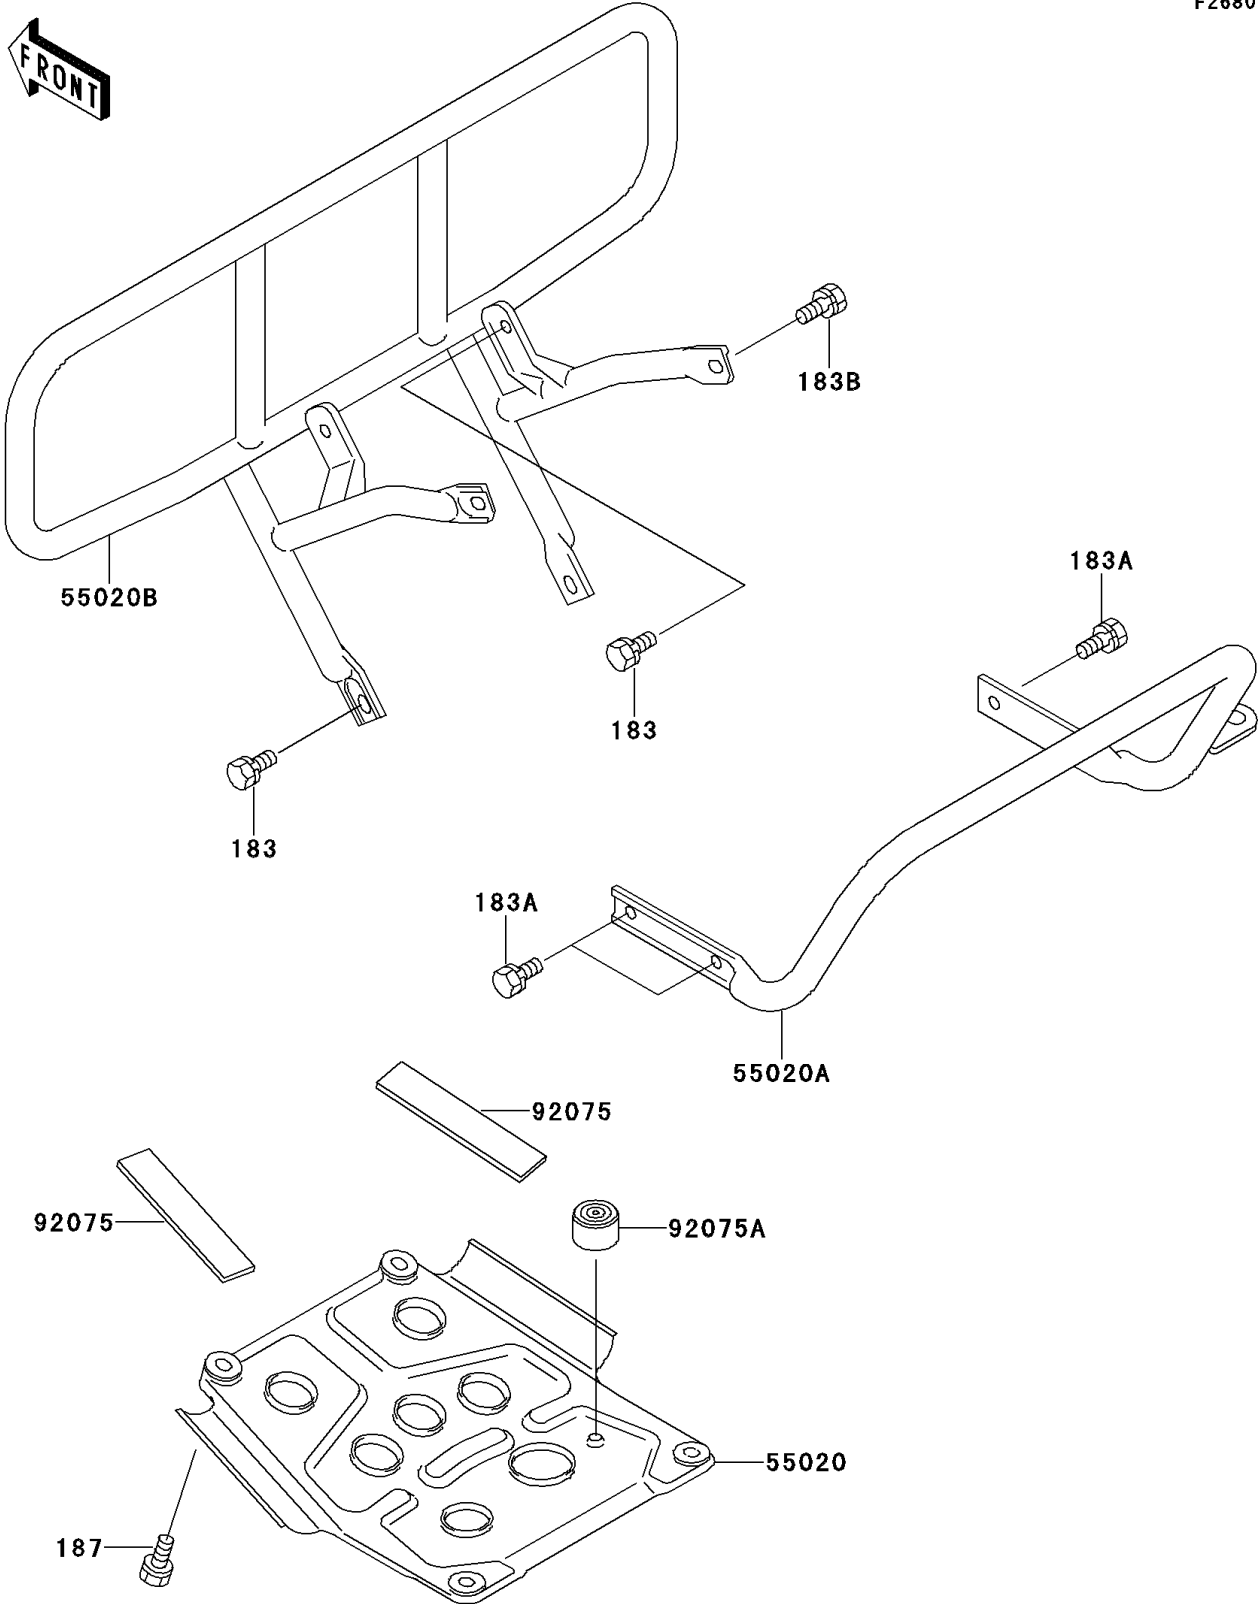

1997 Bayou 220 PARTS DIAGRAM

Guard(s)

F2680

1997 Bayou 220 PARTS LIST

Guard(s)

ITEM NAME	PART NUMBER	QUANTITY
BOLT-UPSET-WS-SMALL (Ref # 183)	183J0814	4
BOLT-UPSET-WS-SMALL (Ref # 183A)	183J0816	3
BOLT-UPSET-WS-SMALL (Ref # 183B)	183J0818	2
BOLT-UPSET-WSP (Ref # 187)	187D0614	2
GUARD,ENGINE (Ref # 55020)	55020-1271	1
GUARD,RR (Ref # 55020A)	55020-1273	1
GUARD,FR,S.GRAY (Ref # 55020B)	55020-1587-1U	1
DAMPER (Ref # 92075)	92075-1829	2
DAMPER (Ref # 92075A)	92075-1896	1