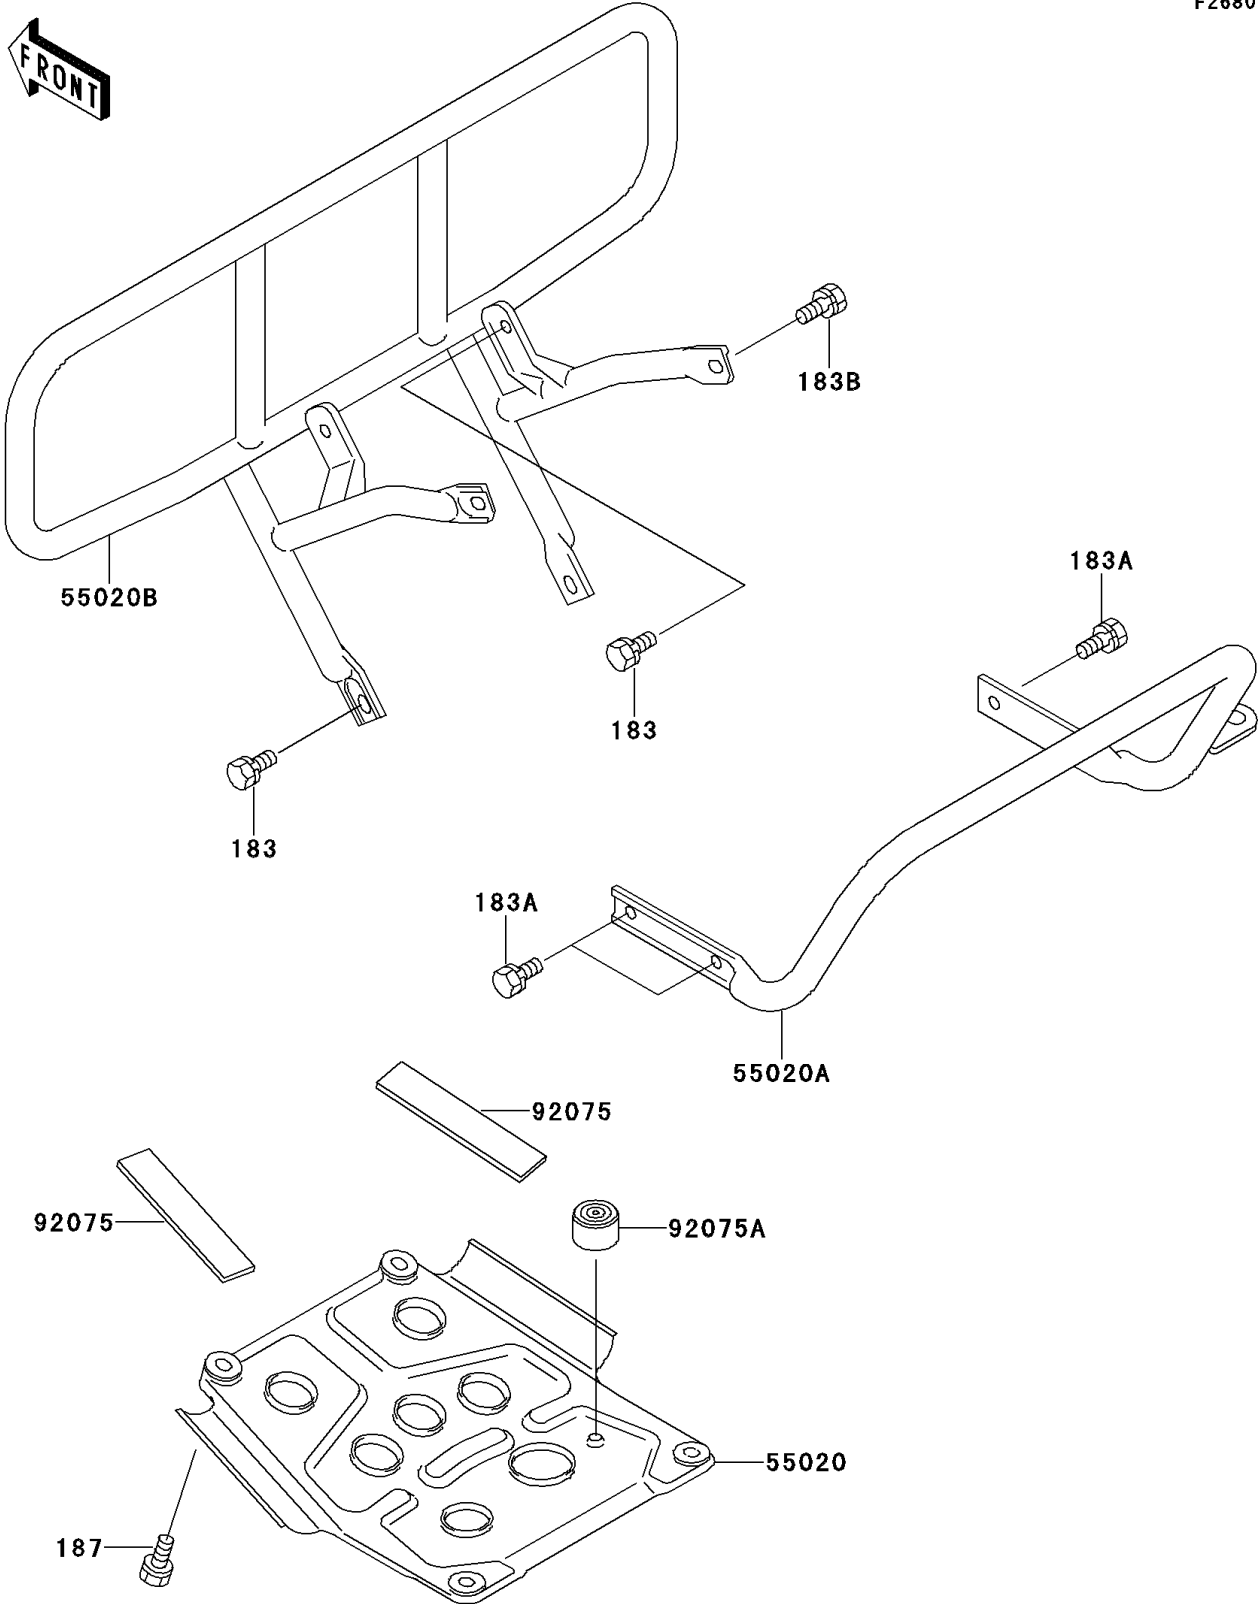

1999 Bayou 220 PARTS DIAGRAM

Guard(s)

F2680

1999 Bayou 220 PARTS LIST

Guard(s)

ITEM NAME	PART NUMBER	QUANTITY
BOLT-UPSET-WS-SMALL (Ref # 183)	183J0814	4
BOLT-UPSET-WS-SMALL (Ref # 183A)	183J0816	3
BOLT-UPSET-WS-SMALL (Ref # 183B)	183J0818	2
BOLT-UPSET-WSP (Ref # 187)	187D0614	2
GUARD,ENGINE (Ref # 55020)	55020-1271	1
GUARD,RR (Ref # 55020A)	55020-1273	1
GUARD,FR,S.GRAY (Ref # 55020B)	55020-1587-1U	1
DAMPER (Ref # 92075)	92075-1829	2
DAMPER (Ref # 92075A)	92075-1896	1