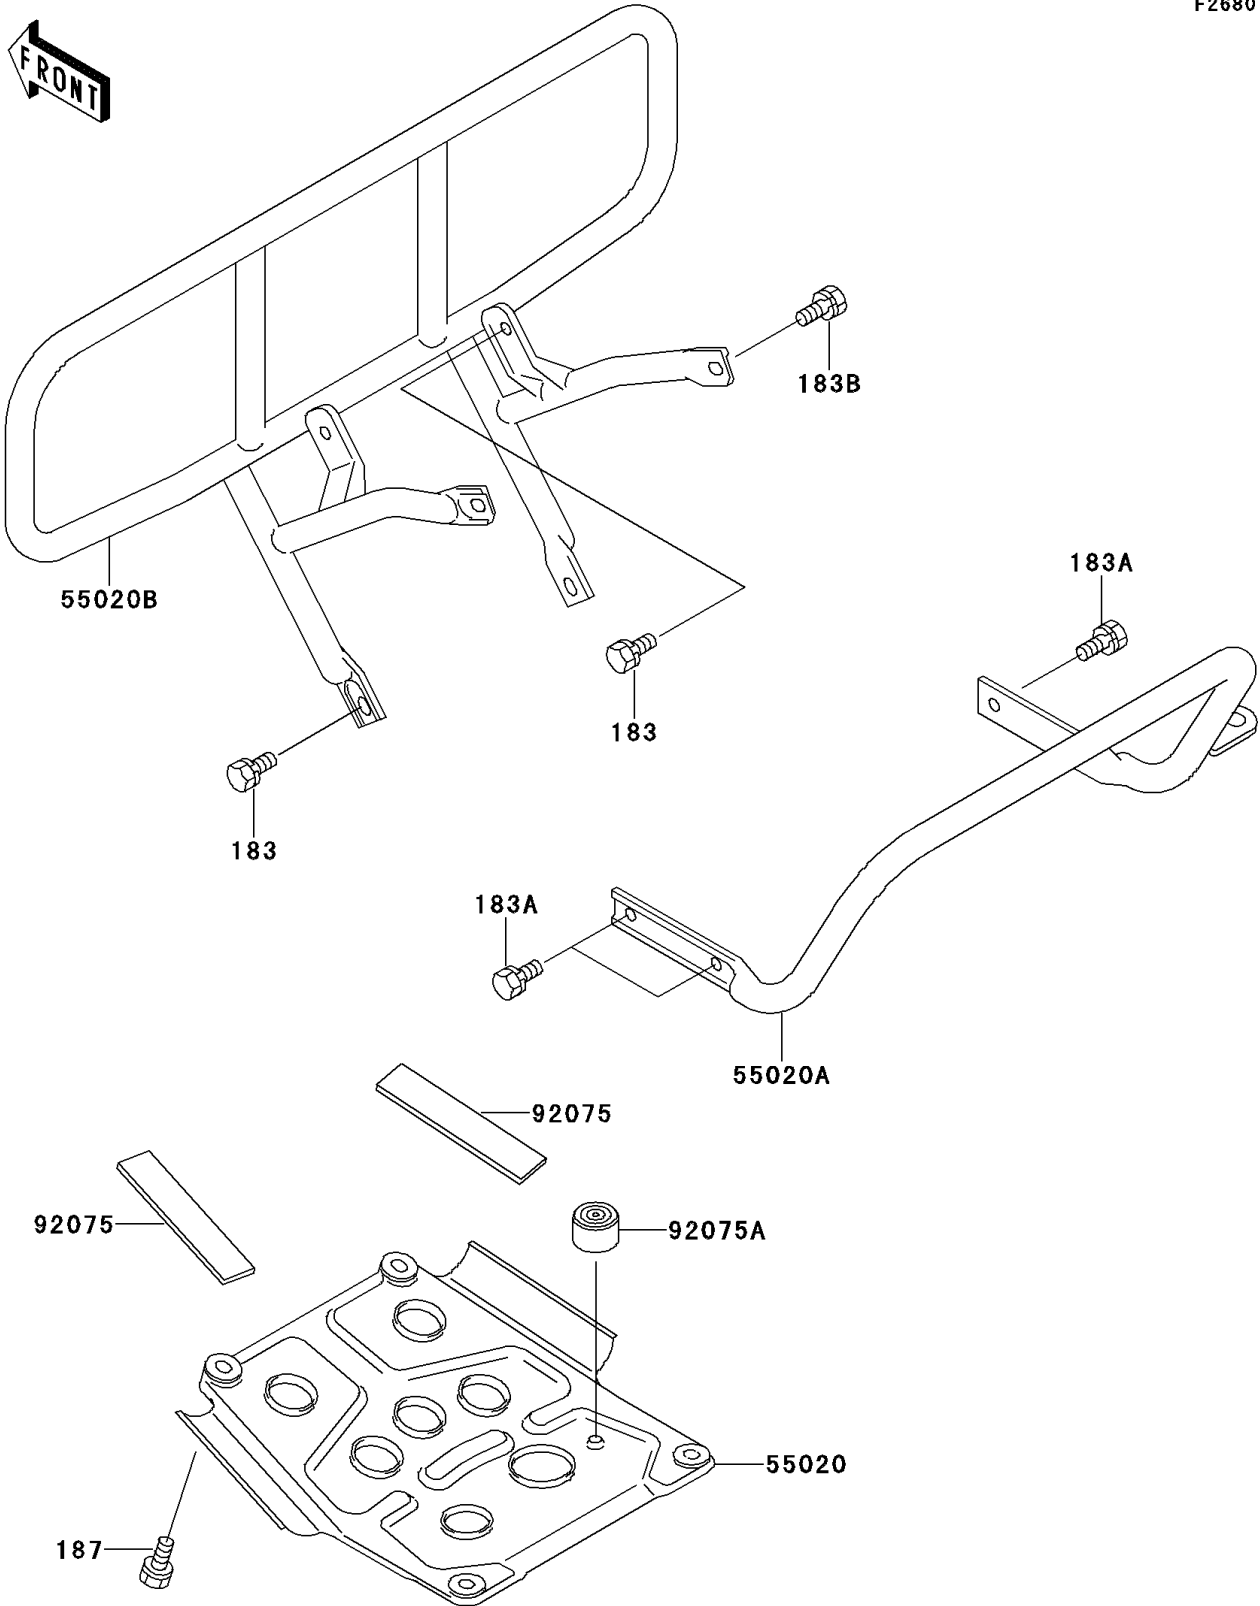

2001 Bayou 220 PARTS DIAGRAM

Guard(s)

F2680

2001 Bayou 220 PARTS LIST

Guard(s)

ITEM NAME	PART NUMBER	QUANTITY
BOLT-UPSET-WS-SMALL (Ref # 183)	183J0814	4
BOLT-UPSET-WS-SMALL (Ref # 183A)	183J0816	3
BOLT-UPSET-WS-SMALL (Ref # 183B)	183J0818	2
BOLT-UPSET-WSP (Ref # 187)	187D0614	2
GUARD,ENGINE (Ref # 55020)	55020-1271	1
GUARD,RR (Ref # 55020A)	55020-1273	1
GUARD,FR,S.GRAY (Ref # 55020B)	55020-1587-1U	1
DAMPER (Ref # 92075)	92075-1829	2
DAMPER (Ref # 92075A)	92075-1896	1