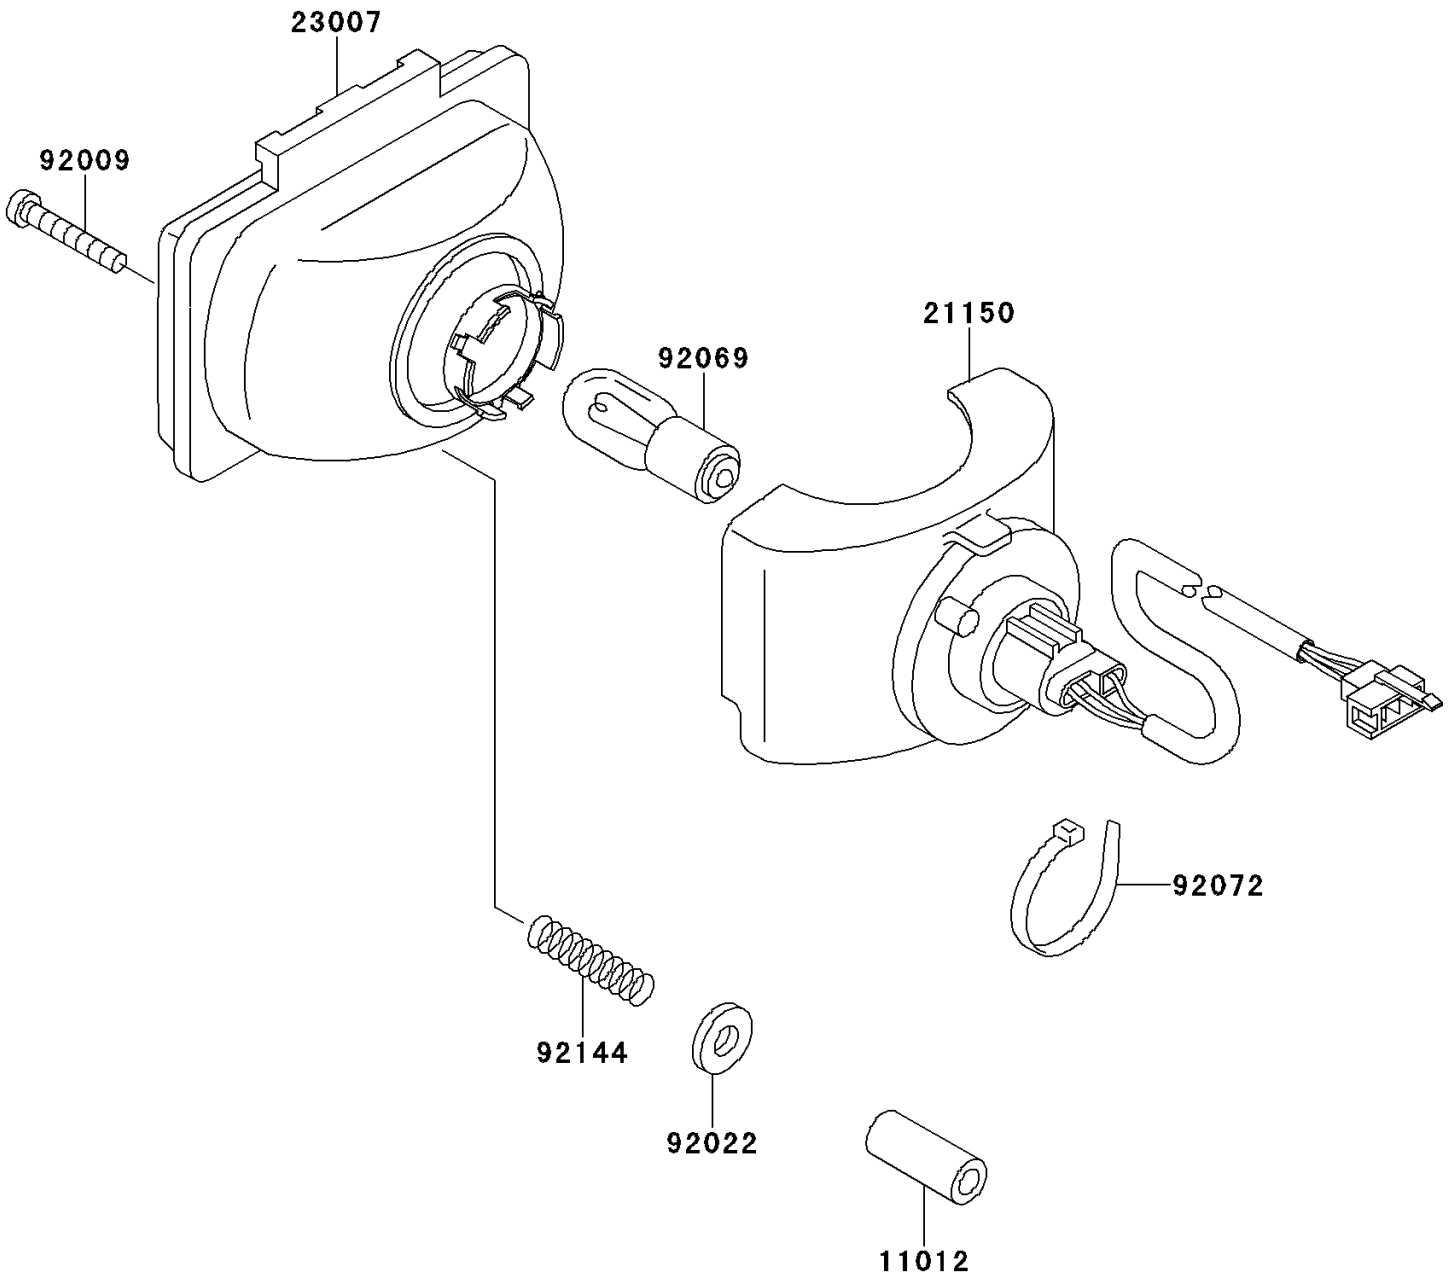

2000 Bayou 220 PARTS DIAGRAM

Headlight(s)

F2710

2000 Bayou 220 PARTS LIST

Headlight(s)

ITEM NAME	PART NUMBER	QUANTITY
CAP,VINYL PIPE,3X5X10 (Ref # 11012)	11012-1615	2
CORD-ASSY,HEAD LAMP (Ref # 21150)	21150-1051	2
LENS-COMP,HEAD LAMP (Ref # 23007)	23007-1172	2
SCREW,TAPPING,4X30 (Ref # 92009)	92009-1506	2
WASHER,NYLON,3.45X6.5X1.0 (Ref # 92022)	92022-1912	2
BULB,12V 25/25W (Ref # 92069)	92069-1010	2
BAND,HEAD LAMP (Ref # 92072)	92072-1244	2
SPRING,HEAD LAMP (Ref # 92144)	92144-1223	2