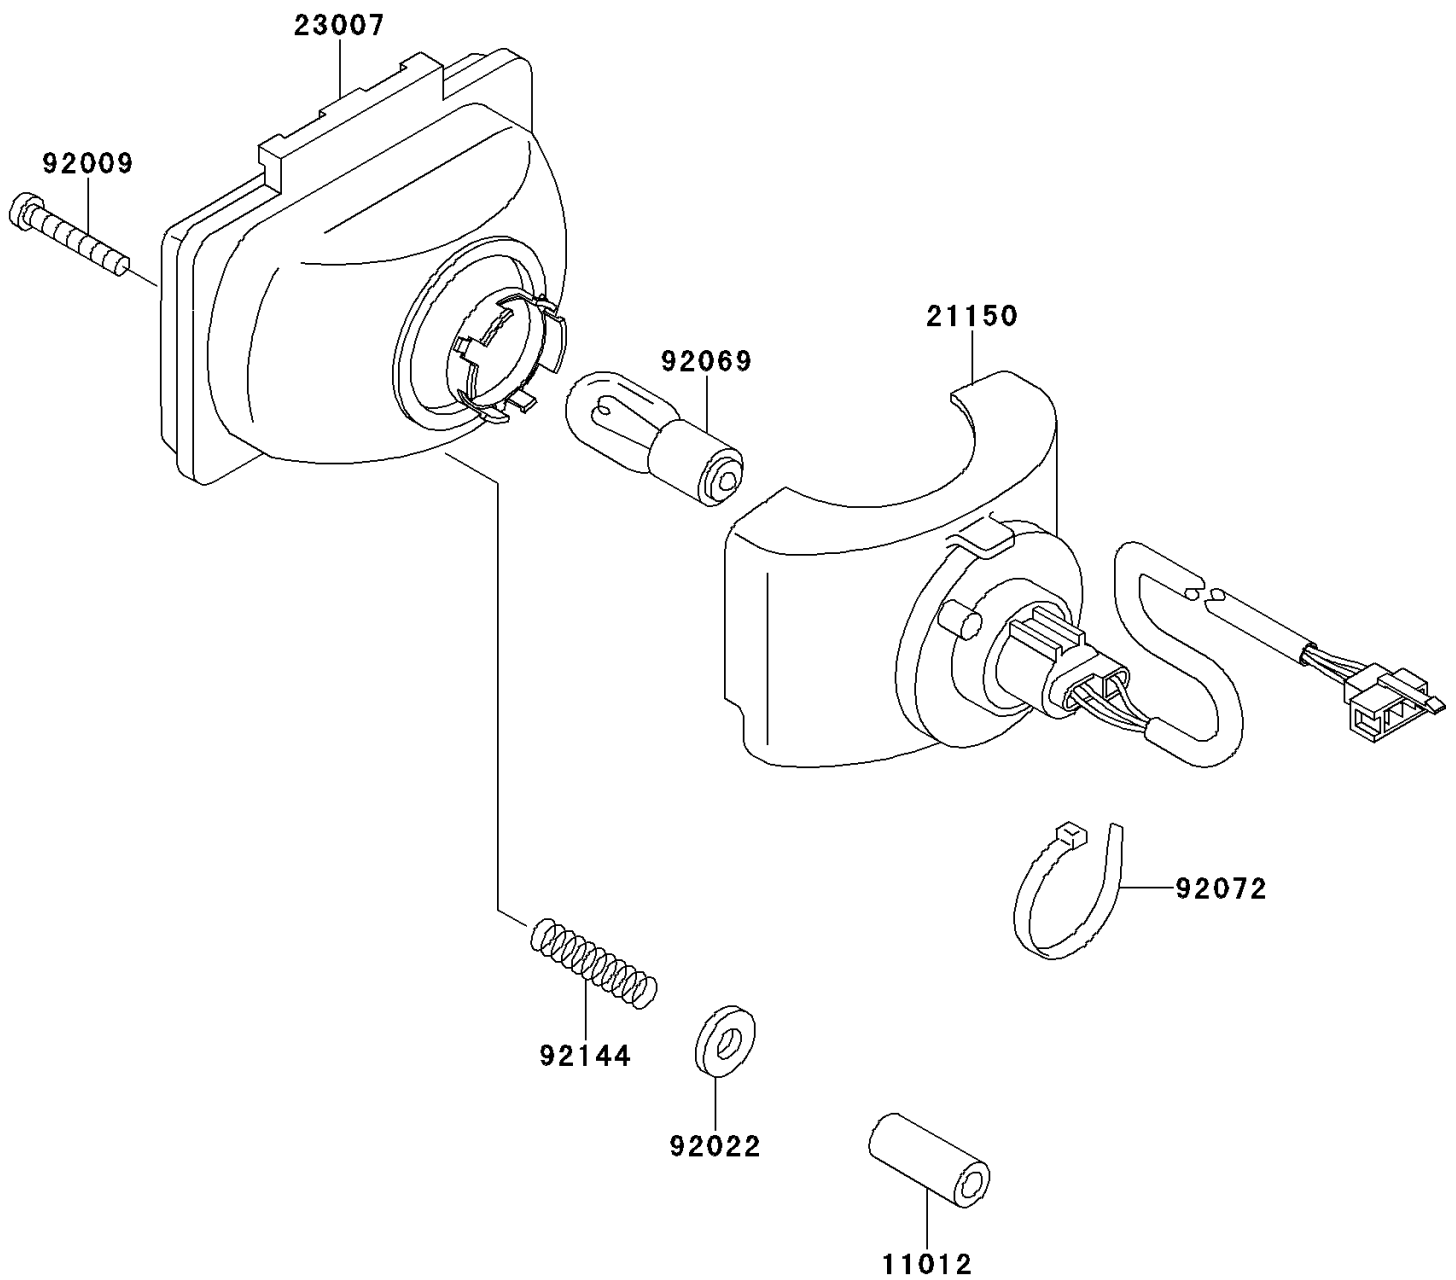

2001 Bayou 220 PARTS DIAGRAM

Headlight(s)

F2710

2001 Bayou 220 PARTS LIST

Headlight(s)

ITEM NAME	PART NUMBER	QUANTITY
CAP,VINYL PIPE,3X5X10 (Ref # 11012)	11012-1615	2
CORD-ASSY,HEAD LAMP (Ref # 21150)	21150-1051	2
LENS-COMP,HEAD LAMP (Ref # 23007)	23007-1172	2
SCREW,TAPPING,4X30 (Ref # 92009)	92009-1506	2
WASHER,NYLON,3.45X6.5X1.0 (Ref # 92022)	92022-1912	2
BULB,12V 25/25W (Ref # 92069)	92069-1010	2
BAND,HEAD LAMP (Ref # 92072)	92072-1244	2
SPRING,HEAD LAMP (Ref # 92144)	92144-1223	2