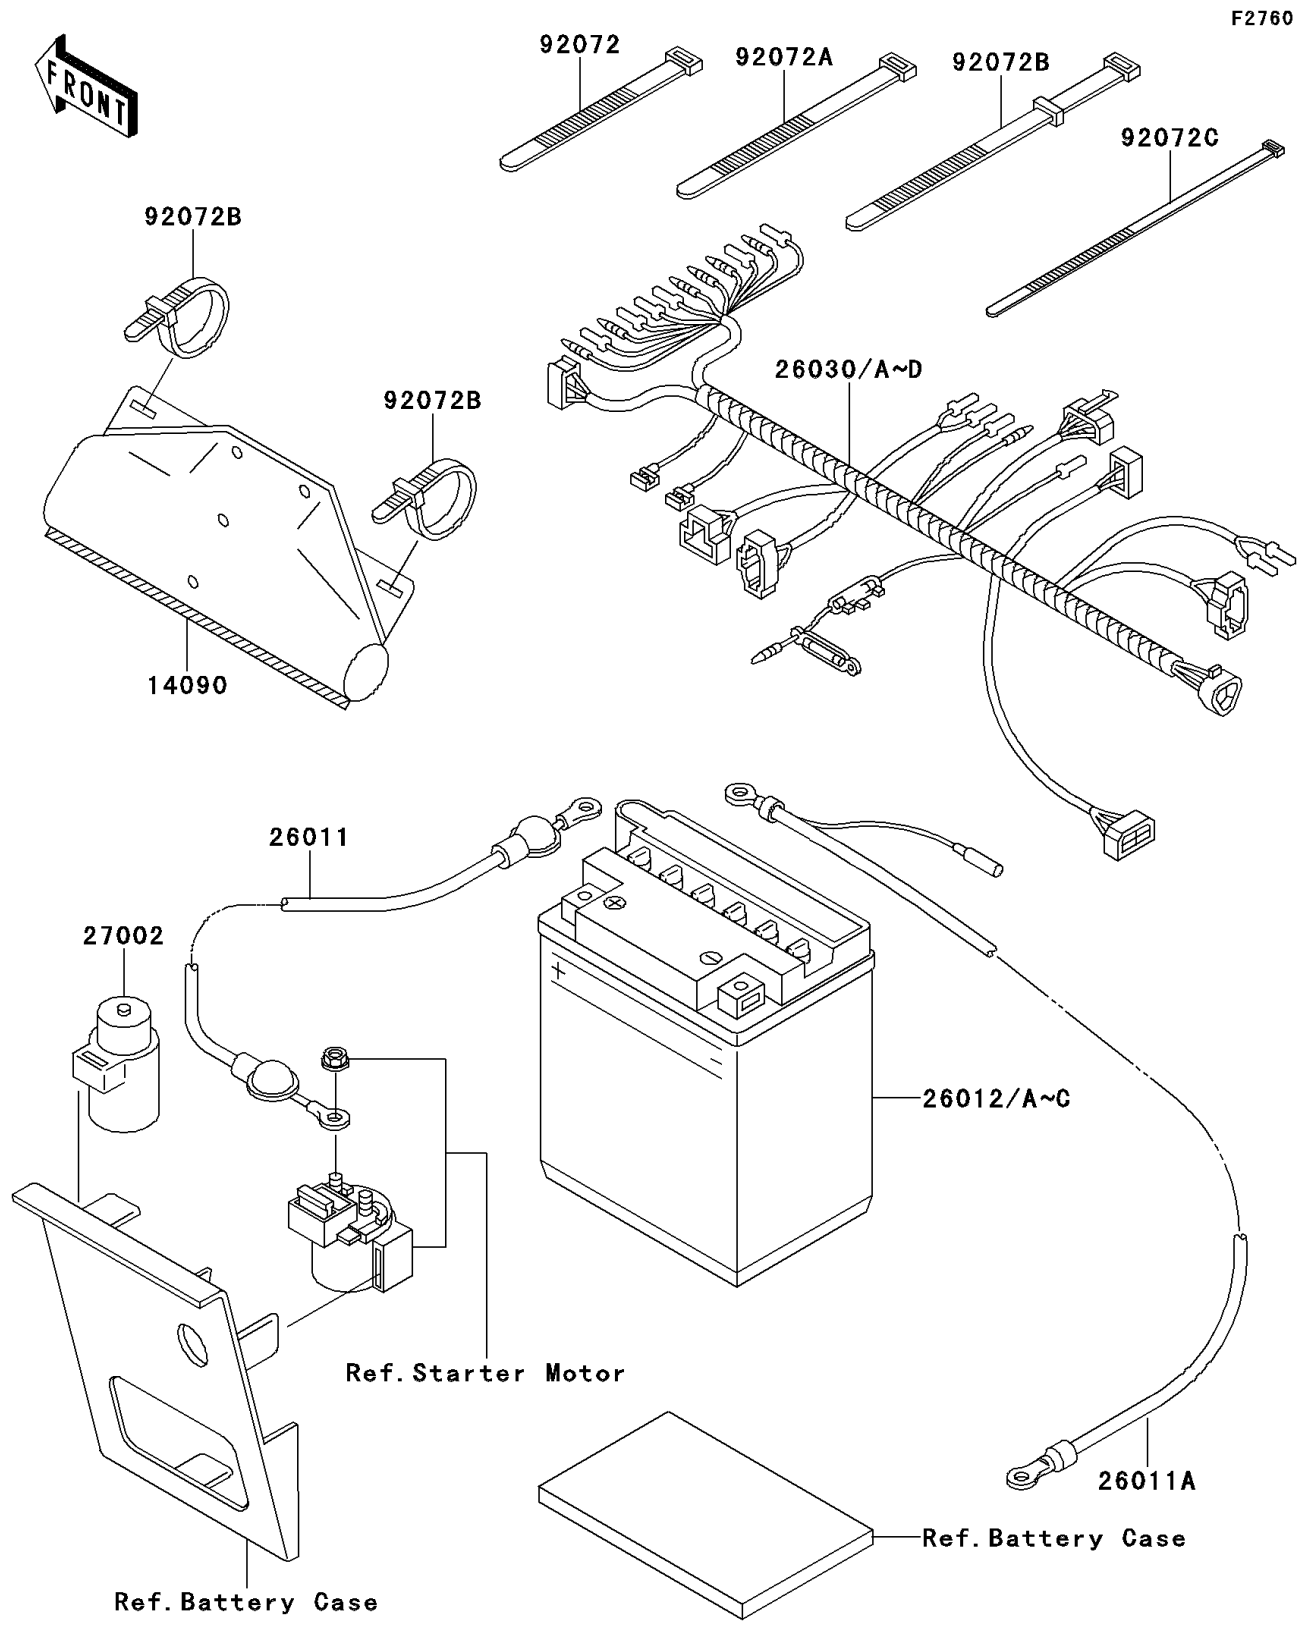

1997 Bayou 220 PARTS DIAGRAM

Chassis Electrical Equipment

1997 Bayou 220 PARTS LIST

Chassis Electrical Equipment

ITEM NAME	PART NUMBER	QUANTITY
COVER,COUPLER (Ref # 14090)	14090-1611	1
WIRE-LEAD,BATTERY(+) (Ref # 26011)	26011-1398	1
WIRE-LEAD,BATTERY(-) (Ref # 26011A)	26011-1558	1
RELAY-ASSY (Ref # 27002)	27002-1095	1
BAND,L=149 (Ref # 92072A)	92072-031	2
BAND,L=186 (Ref # 92072B)	92072-056	3
BAND,L=188 (Ref # 92072C)	92072-1239	8
BATTERY,12V 11AH,YB10A-A2 (Ref # 26012)	26012-1229	1
BATTERY,YB14A-A2,12V 14AH (Ref # 26012A)	26012-1271	1
HARNESS,MAIN (Ref # 26030)	26030-1408	1
HARNESS,MAIN (Ref # 26030A)	26030-1422	1
BAND,L=123 (Ref # 92072)	92072-030	2
BAND,L=123 (Ref # 92072)	92072-030	4