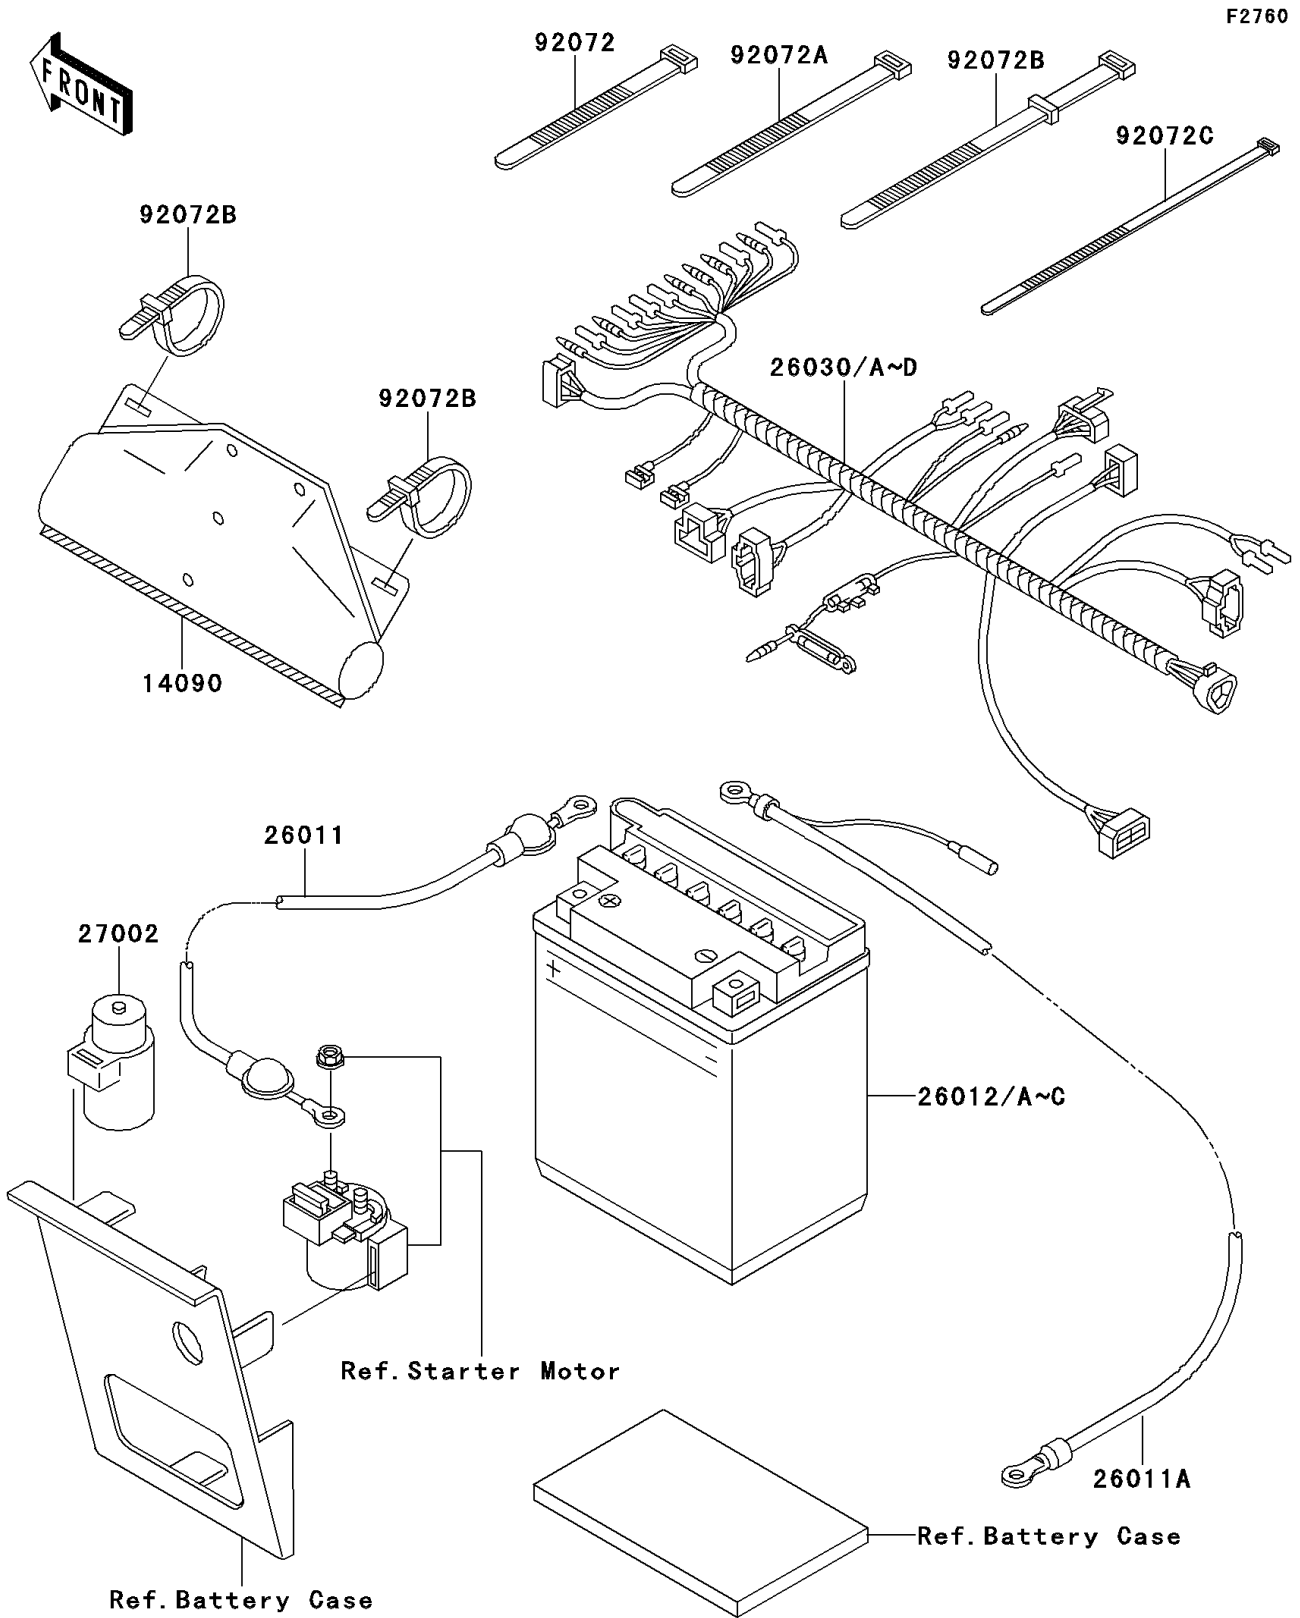

1997 Bayou 220 PARTS DIAGRAM

Chassis Electrical Equipment

1997 Bayou 220 PARTS LIST

Chassis Electrical Equipment

ITEM NAME	PART NUMBER	QUANTITY
COVER,COUPLER (Ref # 14090)	14090-1611	1
WIRE-LEAD,BATTERY(+) (Ref # 26011)	26011-1398	1
WIRE-LEAD,BATTERY(-) (Ref # 26011A)	26011-1558	1
RELAY-ASSY (Ref # 27002)	27002-1095	1
BAND,L=149 (Ref # 92072A)	92072-031	2
BAND,L=186 (Ref # 92072B)	92072-056	3
BAND,L=188 (Ref # 92072C)	92072-1239	8
BATTERY,12V 11AH,YB10A-A2 (Ref # 26012)	26012-1229	1
BATTERY,YB14A-A2,12V 14AH (Ref # 26012A)	26012-1271	1
HARNESS,MAIN (Ref # 26030)	26030-1408	1
HARNESS,MAIN (Ref # 26030A)	26030-1422	1
BAND,L=123 (Ref # 92072)	92072-030	2
BAND,L=123 (Ref # 92072)	92072-030	4