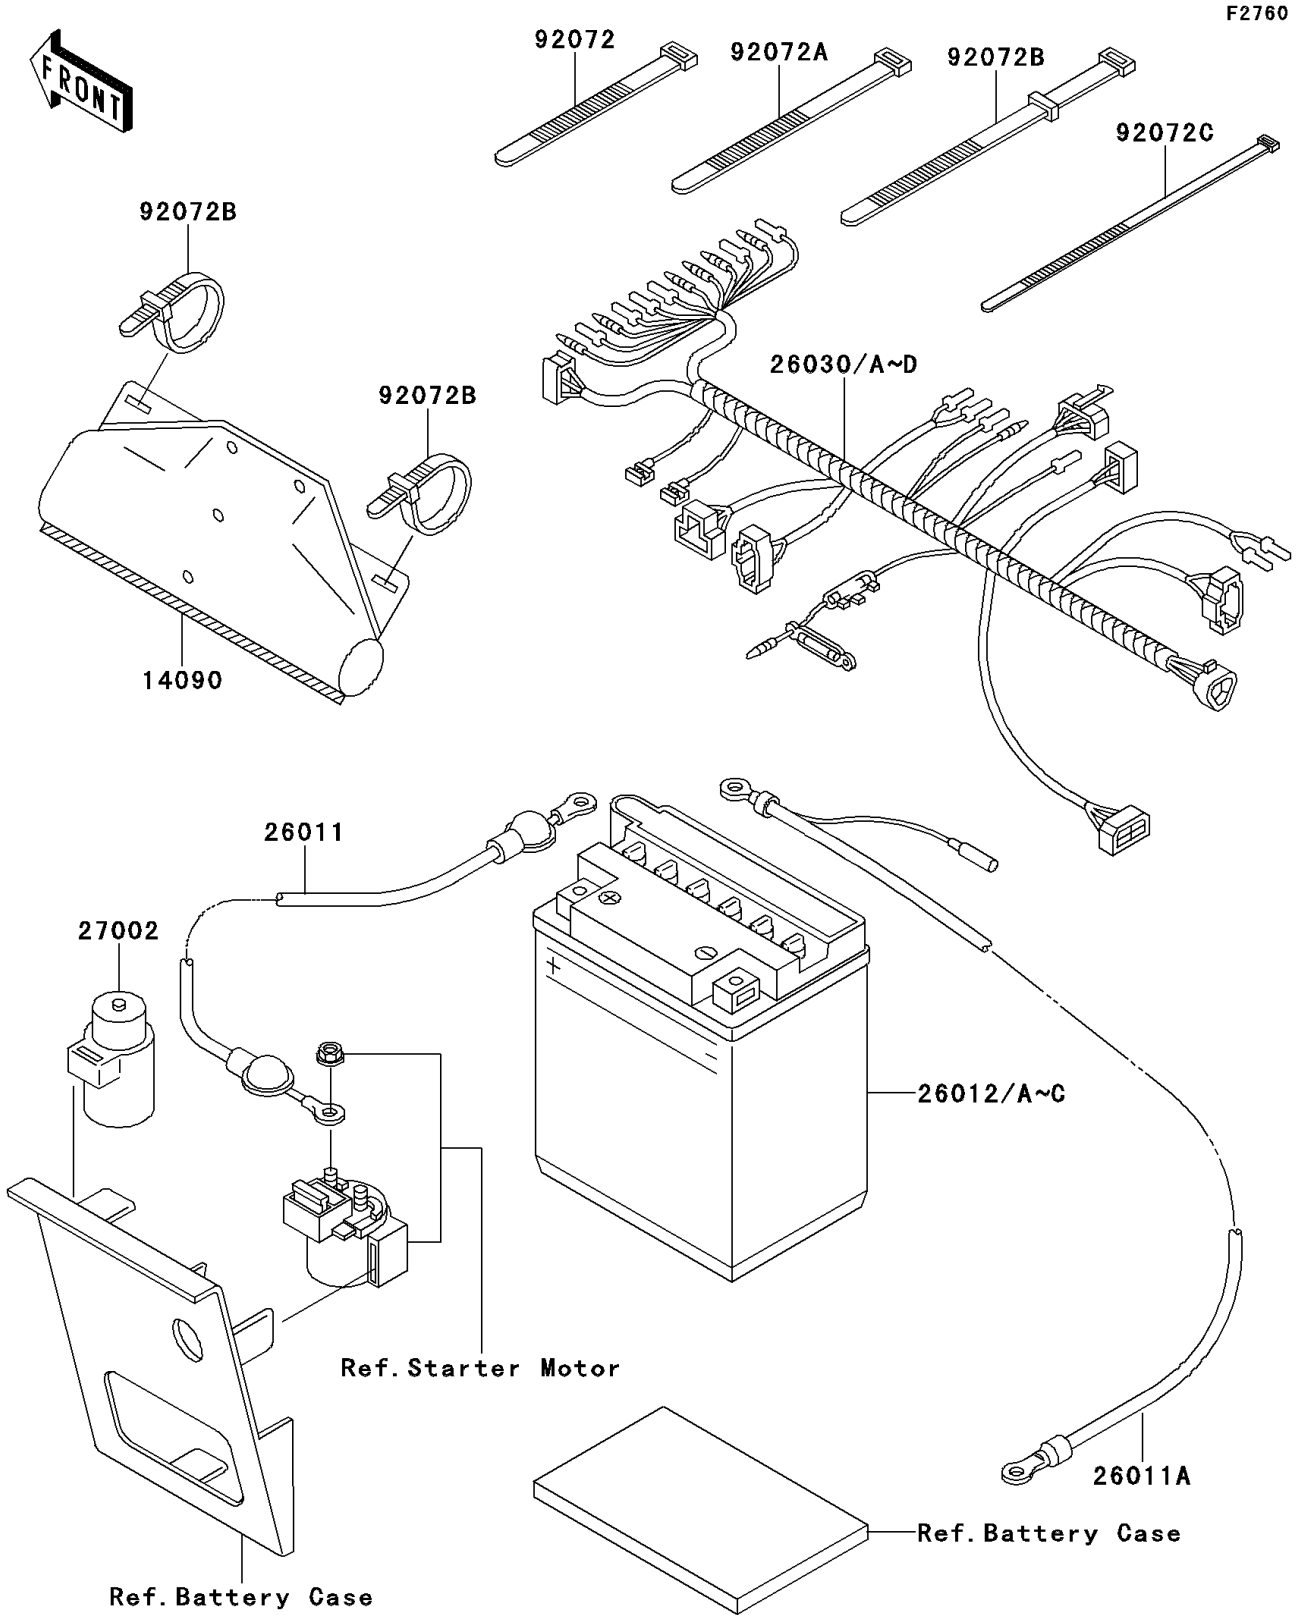

# 1999 Bayou 220 PARTS DIAGRAM

Chassis Electrical Equipment

# 1999 Bayou 220 PARTS LIST

## Chassis Electrical Equipment

ITEM NAME	PART NUMBER	QUANTITY
COVER,COUPLER (Ref # 14090)	14090-1611	1
WIRE-LEAD,BATTERY(+) (Ref # 26011)	26011-1398	1
WIRE-LEAD,BATTERY(-) (Ref # 26011A)	26011-1558	1
HARNESS,MAIN (Ref # 26030C)	26030-1608	1
RELAY-ASSY (Ref # 27002)	27002-1095	1
BAND,L=149 (Ref # 92072A)	92072-031	2
BAND,L=186 (Ref # 92072B)	92072-056	3
BAND,L=188 (Ref # 92072C)	92072-1239	8
BATTERY,12V 11AH,YB10A-A2 (Ref # 26012)	26012-1229	1
BATTERY,YB14A-A2,12V 14AH (Ref # 26012A)	26012-1271	1
BAND,L=123 (Ref # 92072)	92072-030	2
BAND,L=123 (Ref # 92072)	92072-030	4