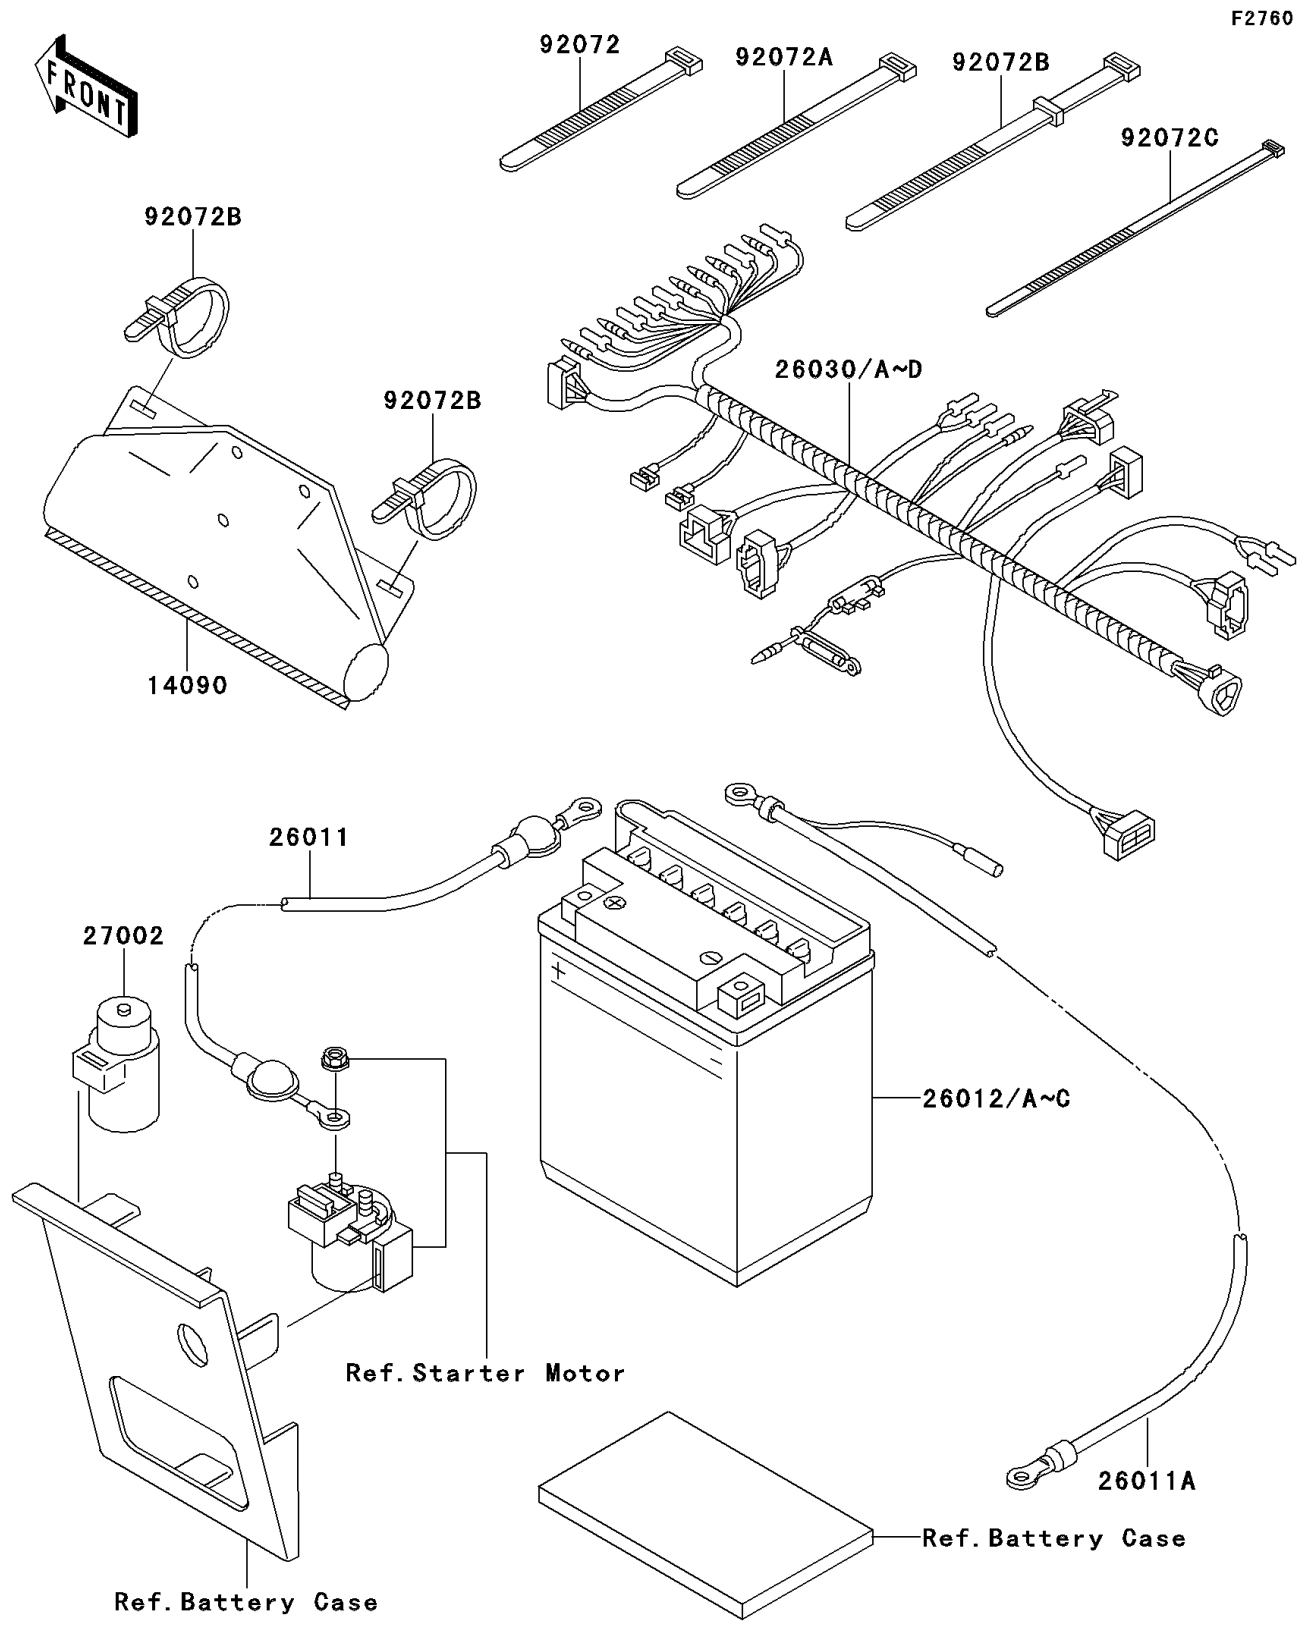

2000 Bayou 220 PARTS DIAGRAM

Chassis Electrical Equipment

2000 Bayou 220 PARTS LIST

Chassis Electrical Equipment

ITEM NAME	PART NUMBER	QUANTITY
COVER,COUPLER (Ref # 14090)	14090-1611	1
WIRE-LEAD,BATTERY(+) (Ref # 26011)	26011-1398	1
WIRE-LEAD,BATTERY(-) (Ref # 26011A)	26011-1558	1
HARNESS,MAIN (Ref # 26030C)	26030-1608	1
RELAY-ASSY (Ref # 27002)	27002-1095	1
BAND,L=149 (Ref # 92072A)	92072-031	2
BAND,L=186 (Ref # 92072B)	92072-056	3
BAND,L=188 (Ref # 92072C)	92072-1239	8
BATTERY,12V 11AH,YB10A-A2 (Ref # 26012)	26012-1229	1
BATTERY,YB14A-A2,12V 14AH (Ref # 26012A)	26012-1271	1
BAND,L=123 (Ref # 92072)	92072-030	2
BAND,L=123 (Ref # 92072)	92072-030	4