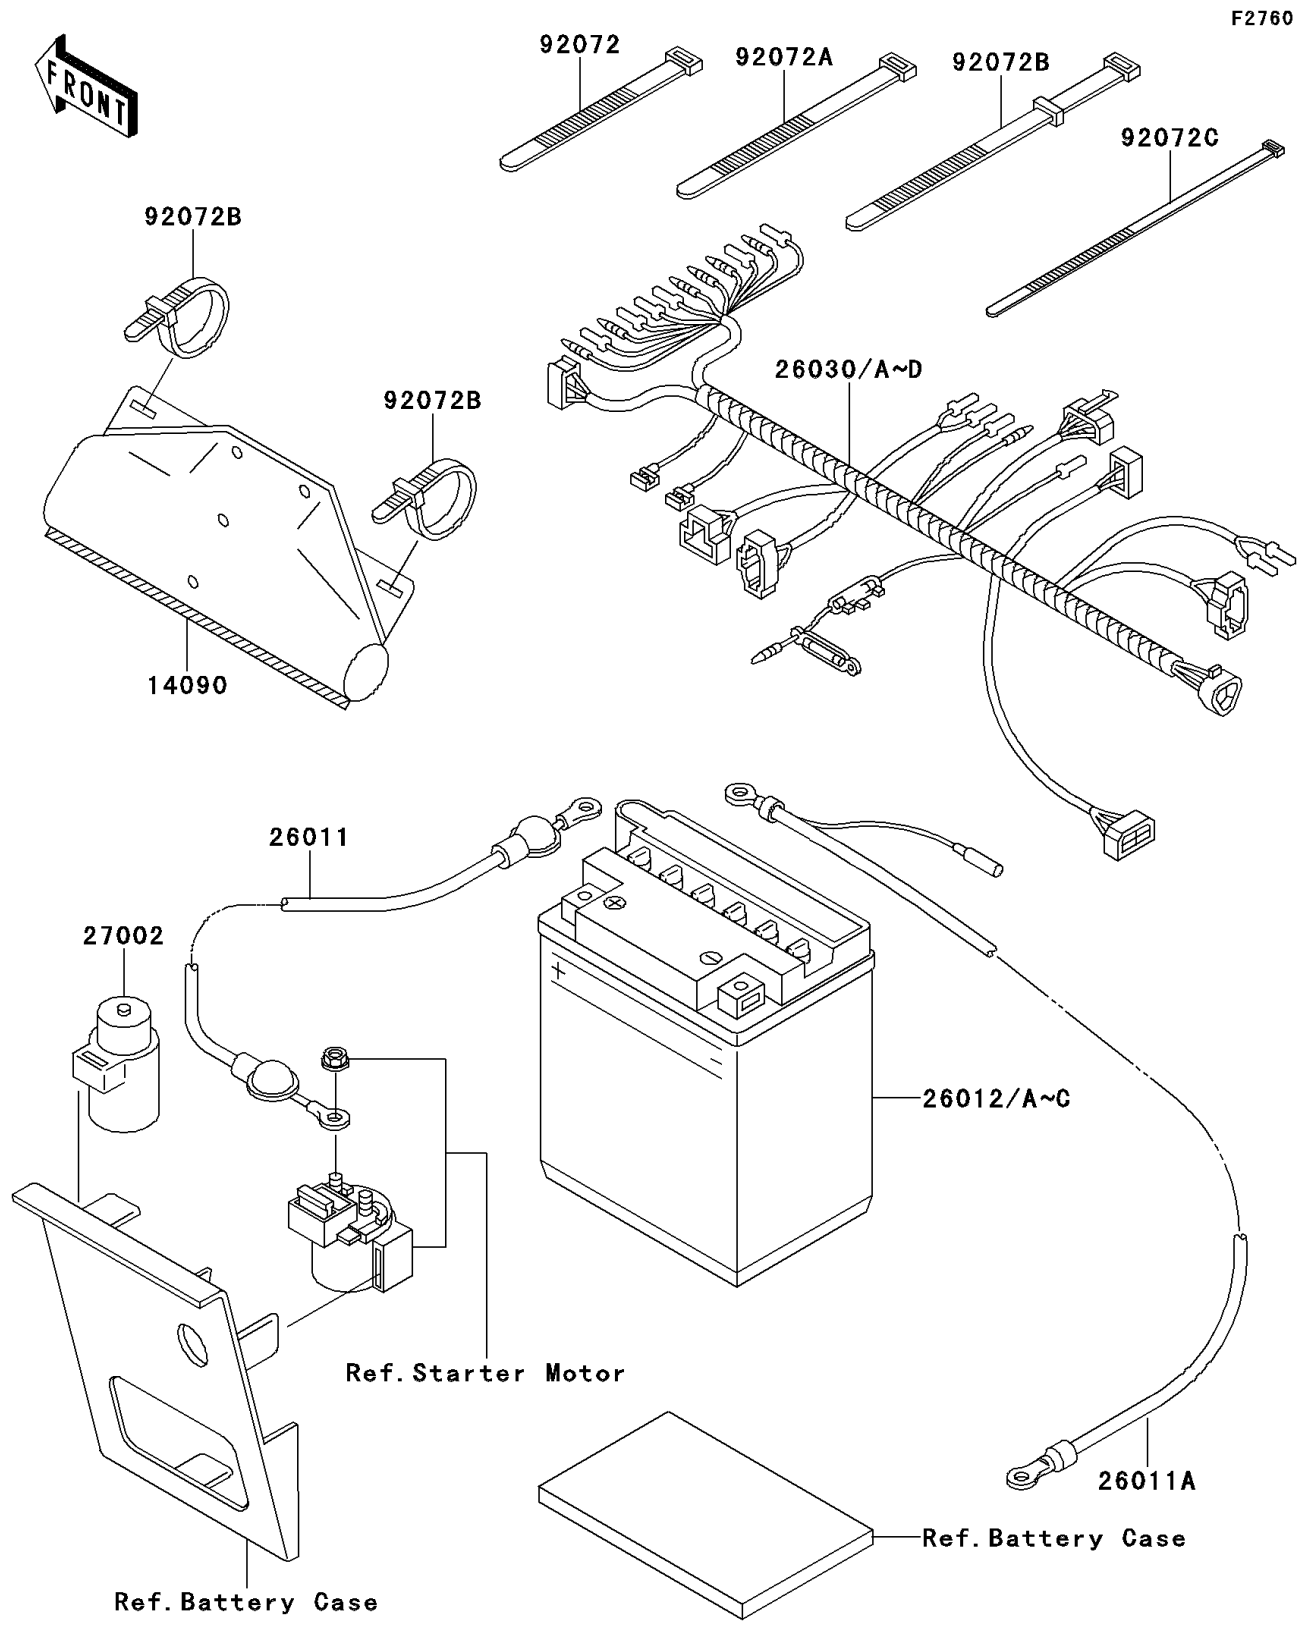

# 2001 Bayou 220 PARTS DIAGRAM

Chassis Electrical Equipment

## 2001 Bayou 220 PARTS LIST

### Chassis Electrical Equipment

ITEM NAME	PART NUMBER	QUANTITY
COVER,COUPLER (Ref # 14090)	14090-1611	1
WIRE-LEAD,BATTERY(+) (Ref # 26011)	26011-1398	1
WIRE-LEAD,BATTERY(-) (Ref # 26011A)	26011-1558	1
HARNESS,MAIN (Ref # 26030D)	26030-1760	1
RELAY-ASSY (Ref # 27002)	27002-1095	1
BAND,L=149 (Ref # 92072A)	92072-031	2
BAND,L=186 (Ref # 92072B)	92072-056	3
BAND,L=188 (Ref # 92072C)	92072-1239	8
BATTERY,YB10A-A2,12V 11AH (Ref # 26012B)	26012-1382	1
BATTERY,YB14A-A2,12V 14AH (Ref # 26012C)	26012-1386	1
BAND,L=123 (Ref # 92072)	92072-030	2
BAND,L=123 (Ref # 92072)	92072-030	4