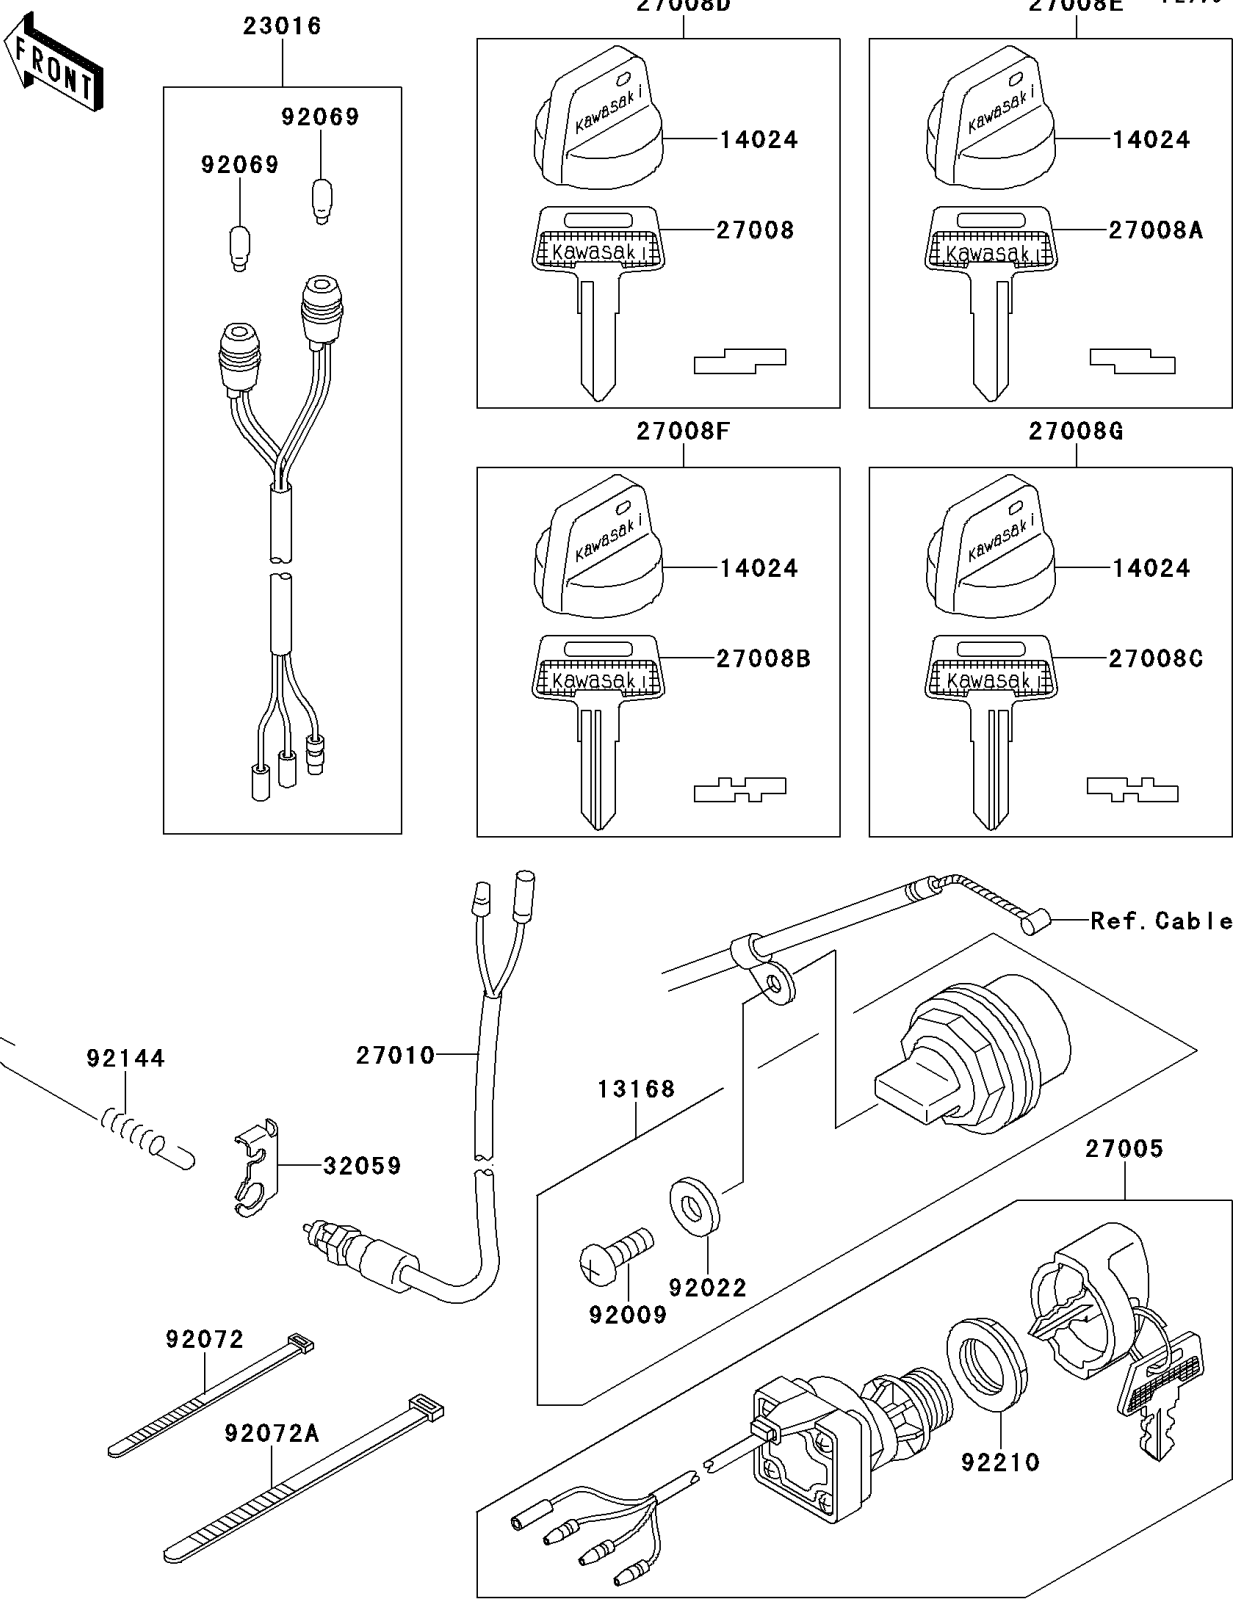

# 1997 Bayou 220 PARTS DIAGRAM

Ignition Switch

## 1997 Bayou 220 PARTS LIST

### Ignition Switch

ITEM NAME	PART NUMBER	QUANTITY
LEVER,REVERSE LOCK (Ref # 13168)	13168-1352	1
COVER,KEY (Ref # 14024)	14024-1551	4
LAMP-ASSY,NEUTRAL&REVERSE (Ref # 23016)	23016-1083	1
SWITCH-ASSY-IGNITION (Ref # 27005)	27005-1192	1
KEY-LOCK,BLANK (Ref # 27008)	27008-1041	1
KEY-LOCK,BLANK (Ref # 27008A)	27008-1042	1
KEY-LOCK,BLANK (Ref # 27008B)	27008-1043	1
KEY-LOCK,BLANK (Ref # 27008C)	27008-1044	1
KEY-LOCK,BLANK (Ref # 27008D)	27008-1132	1
KEY-LOCK,BLANK (Ref # 27008E)	27008-1133	1
KEY-LOCK,BLANK (Ref # 27008F)	27008-1134	1
KEY-LOCK,BLANK (Ref # 27008G)	27008-1135	1
SCREW,TAPPING,4X12 (Ref # 92009)	92009-1533	1
WASHER,PLAIN,4MM (Ref # 92022)	92022-1947	1
BULB,12V 3W,T7 (Ref # 92069)	92069-1020	2
NUT,IGNITION SWITCH (Ref # 92210)	92210-1109	1