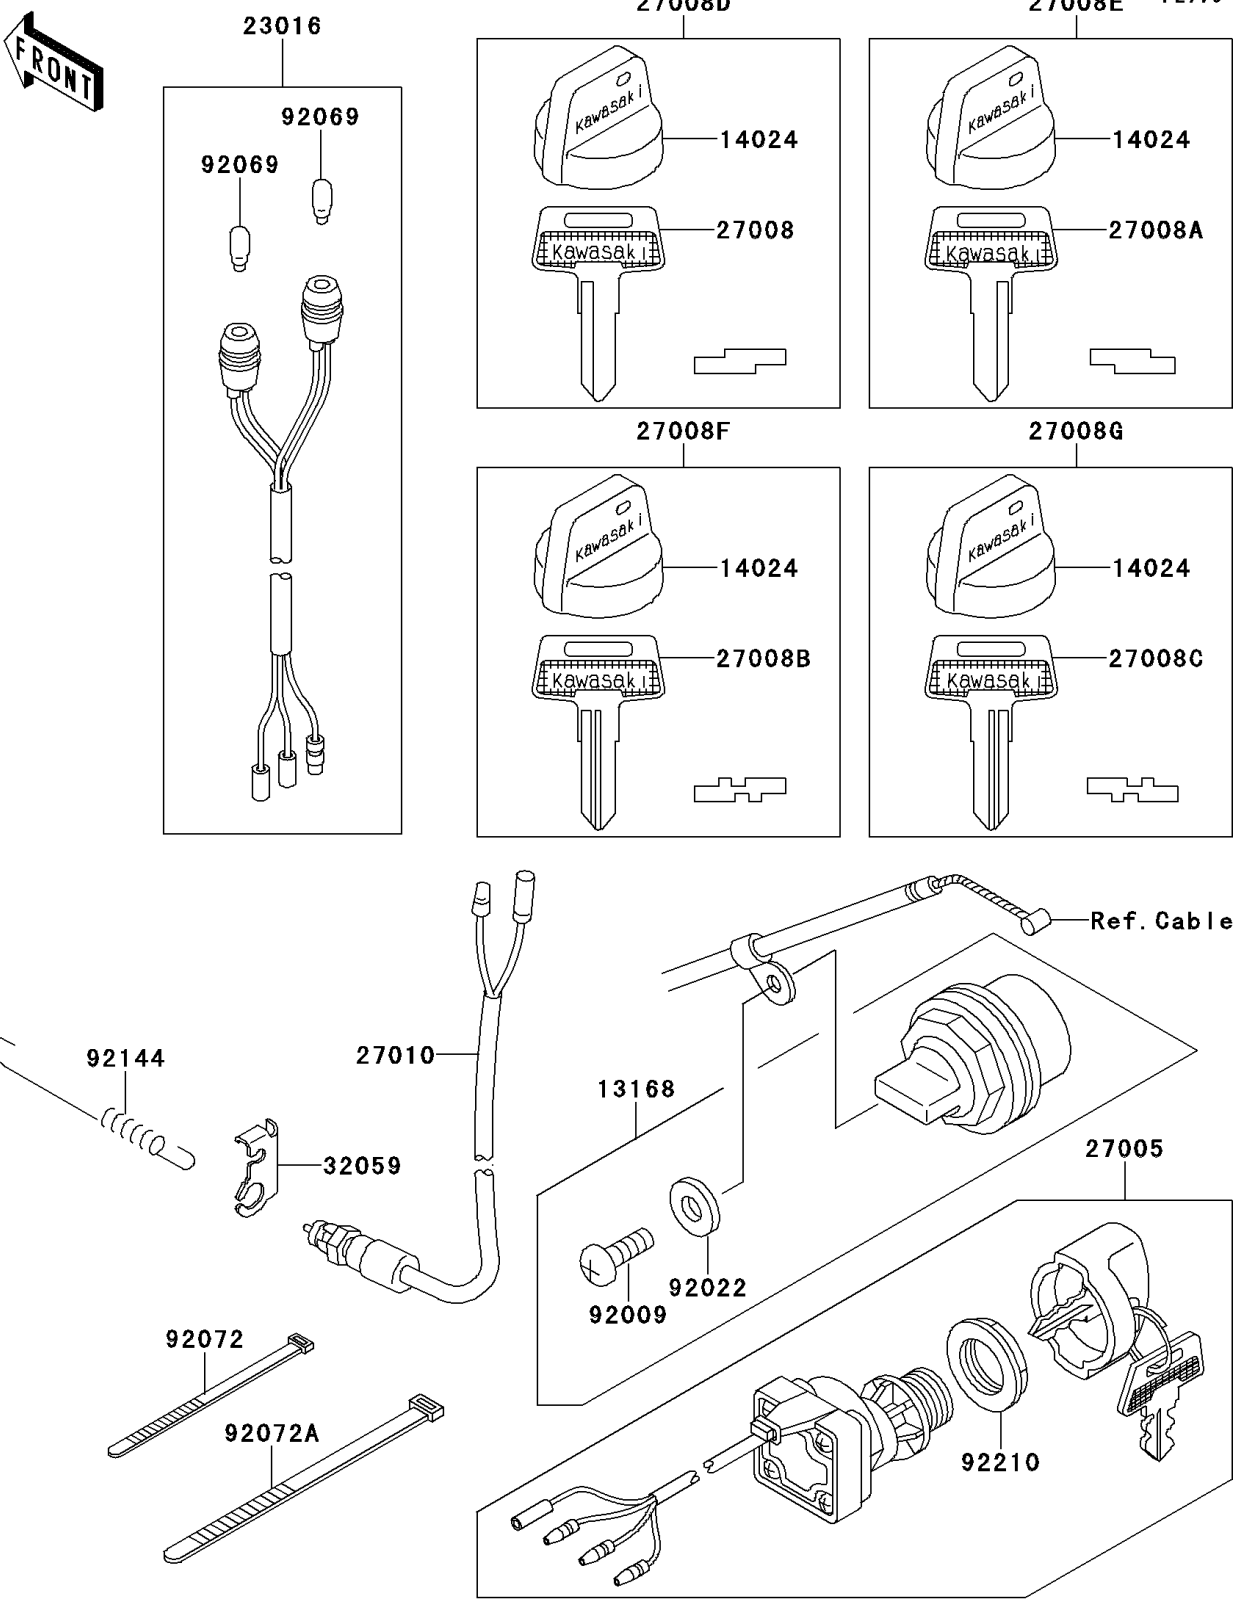

1999 Bayou 220 PARTS DIAGRAM

Ignition Switch

1999 Bayou 220 PARTS LIST

Ignition Switch

ITEM NAME	PART NUMBER	QUANTITY
LEVER,REVERSE LOCK (Ref # 13168)	13168-1352	1
COVER,KEY (Ref # 14024)	14024-1551	4
LAMP-ASSY,NEUTRAL&REVERSE (Ref # 23016)	23016-1083	1
SWITCH-ASSY-IGNITION (Ref # 27005)	27005-1192	1
KEY-LOCK,BLANK (Ref # 27008)	27008-1041	1
KEY-LOCK,BLANK (Ref # 27008A)	27008-1042	1
KEY-LOCK,BLANK (Ref # 27008B)	27008-1043	1
KEY-LOCK,BLANK (Ref # 27008C)	27008-1044	1
KEY-LOCK,BLANK (Ref # 27008D)	27008-1132	1
KEY-LOCK,BLANK (Ref # 27008E)	27008-1133	1
KEY-LOCK,BLANK (Ref # 27008F)	27008-1134	1
KEY-LOCK,BLANK (Ref # 27008G)	27008-1135	1
SCREW,TAPPING,4X12 (Ref # 92009)	92009-1533	1
WASHER,PLAIN,4MM (Ref # 92022)	92022-1947	1
BULB,12V 3W,T7 (Ref # 92069)	92069-1020	2
NUT,IGNITION SWITCH (Ref # 92210)	92210-1109	1