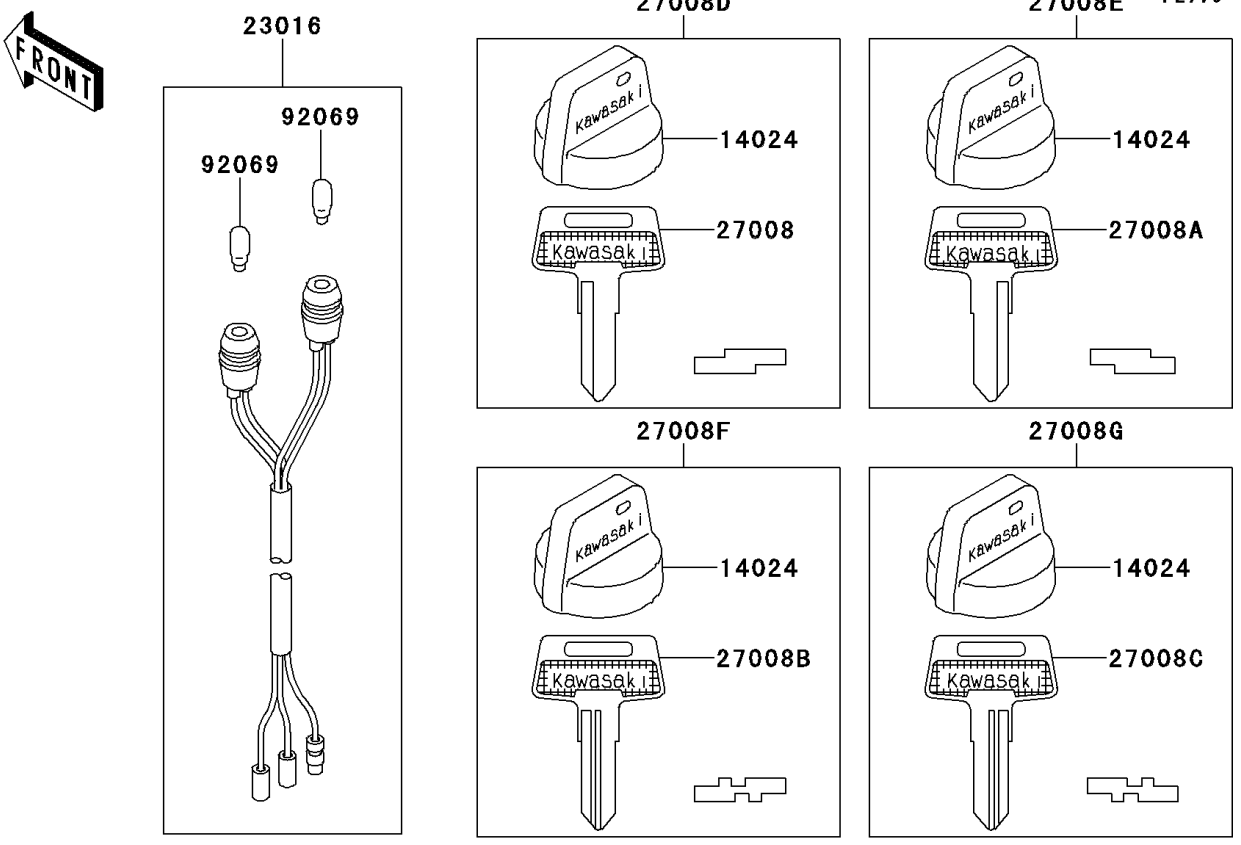

1999 Bayou 220 PARTS DIAGRAM

Ignition Switch

1999 Bayou 220 PARTS LIST

Ignition Switch

ITEM NAME	PART NUMBER	QUANTITY
LEVER,REVERSE LOCK (Ref # 13168)	13168-1352	1
COVER,KEY (Ref # 14024)	14024-1551	4
LAMP-ASSY,NEUTRAL&REVERSE (Ref # 23016)	23016-1083	1
SWITCH-ASSY-IGNITION (Ref # 27005)	27005-1192	1
KEY-LOCK,BLANK (Ref # 27008)	27008-1041	1
KEY-LOCK,BLANK (Ref # 27008A)	27008-1042	1
KEY-LOCK,BLANK (Ref # 27008B)	27008-1043	1
KEY-LOCK,BLANK (Ref # 27008C)	27008-1044	1
KEY-LOCK,BLANK (Ref # 27008D)	27008-1132	1
KEY-LOCK,BLANK (Ref # 27008E)	27008-1133	1
KEY-LOCK,BLANK (Ref # 27008F)	27008-1134	1
KEY-LOCK,BLANK (Ref # 27008G)	27008-1135	1
SCREW,TAPPING,4X12 (Ref # 92009)	92009-1533	1
WASHER,PLAIN,4MM (Ref # 92022)	92022-1947	1
BULB,12V 3W,T7 (Ref # 92069)	92069-1020	2
NUT,IGNITION SWITCH (Ref # 92210)	92210-1109	1