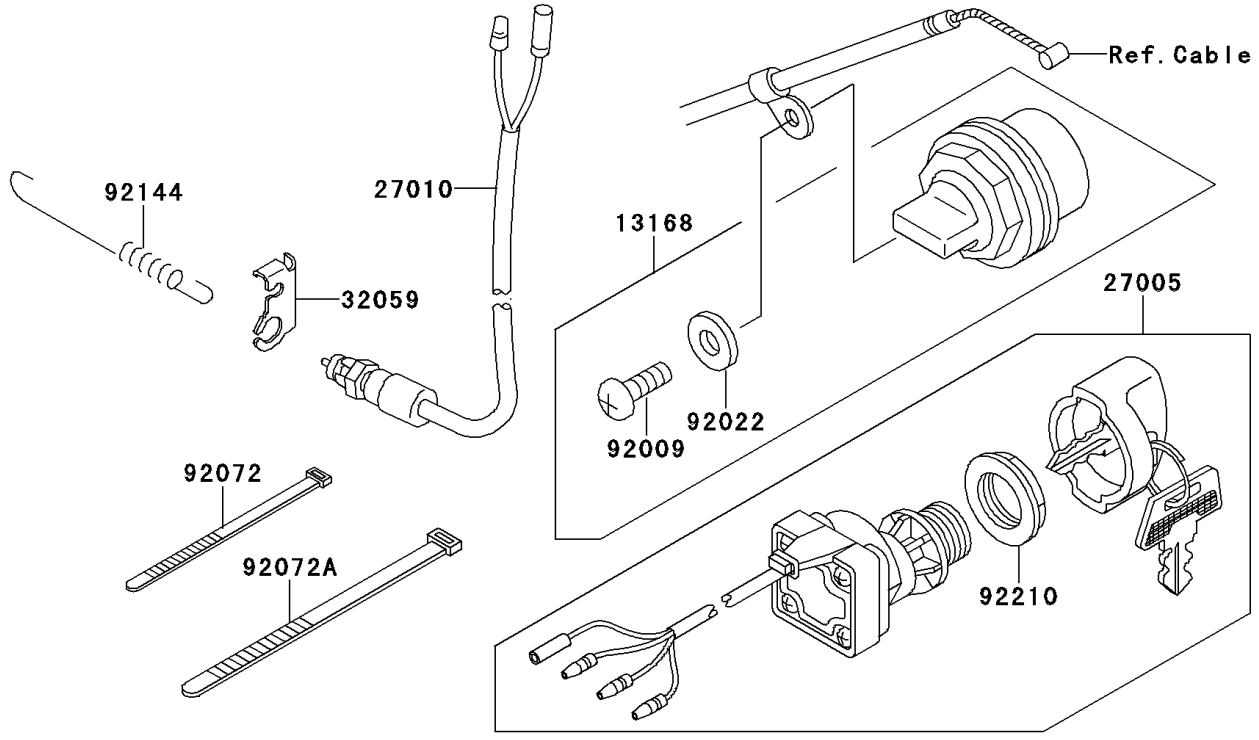

1999 Bayou 220 PARTS DIAGRAM

Ignition Switch

1999 Bayou 220 PARTS LIST

Ignition Switch

ITEM NAME	PART NUMBER	QUANTITY
LEVER,REVERSE LOCK (Ref # 13168)	13168-1352	1
COVER,KEY (Ref # 14024)	14024-1551	4
LAMP-ASSY,NEUTRAL&REVERSE (Ref # 23016)	23016-1083	1
SWITCH-ASSY-IGNITION (Ref # 27005)	27005-1192	1
KEY-LOCK,BLANK (Ref # 27008)	27008-1041	1
KEY-LOCK,BLANK (Ref # 27008A)	27008-1042	1
KEY-LOCK,BLANK (Ref # 27008B)	27008-1043	1
KEY-LOCK,BLANK (Ref # 27008C)	27008-1044	1
KEY-LOCK,BLANK (Ref # 27008D)	27008-1132	1
KEY-LOCK,BLANK (Ref # 27008E)	27008-1133	1
KEY-LOCK,BLANK (Ref # 27008F)	27008-1134	1
KEY-LOCK,BLANK (Ref # 27008G)	27008-1135	1
SCREW,TAPPING,4X12 (Ref # 92009)	92009-1533	1
WASHER,PLAIN,4MM (Ref # 92022)	92022-1947	1
BULB,12V 3W,T7 (Ref # 92069)	92069-1020	2
NUT,IGNITION SWITCH (Ref # 92210)	92210-1109	1