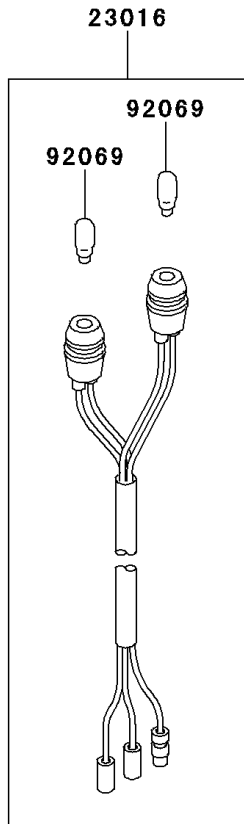

2000 Bayou 220 PARTS DIAGRAM

Ignition Switch

2000 Bayou 220 PARTS LIST

Ignition Switch

ITEM NAME	PART NUMBER	QUANTITY
LEVER,REVERSE LOCK (Ref # 13168)	13168-1352	1
COVER,KEY (Ref # 14024)	14024-1551	4
LAMP-ASSY,NEUTRAL&REVERSE (Ref # 23016)	23016-1083	1
SWITCH-ASSY-IGNITION (Ref # 27005)	27005-1192	1
KEY-LOCK,BLANK (Ref # 27008)	27008-1041	1
KEY-LOCK,BLANK (Ref # 27008A)	27008-1042	1
KEY-LOCK,BLANK (Ref # 27008B)	27008-1043	1
KEY-LOCK,BLANK (Ref # 27008C)	27008-1044	1
KEY-LOCK,BLANK (Ref # 27008D)	27008-1132	1
KEY-LOCK,BLANK (Ref # 27008E)	27008-1133	1
KEY-LOCK,BLANK (Ref # 27008F)	27008-1134	1
KEY-LOCK,BLANK (Ref # 27008G)	27008-1135	1
SWITCH,BRAKE LAMP (Ref # 27010)	27010-025	1
BRACKET-SWITCH,REAR BRAKE (Ref # 32059)	32059-1106	1
SCREW,TAPPING,4X12 (Ref # 92009)	92009-1533	1
WASHER,PLAIN,4MM (Ref # 92022)	92022-1947	1
BULB,12V 3W,T7 (Ref # 92069)	92069-1020	2
BAND,L=149 (Ref # 92072)	92072-031	1
BAND,L=188 (Ref # 92072A)	92072-1239	2
SPRING,BRAKE PEDAL RETURN (Ref # 92144)	92144-1542	1
NUT,IGNITION SWITCH (Ref # 92210)	92210-1109	1