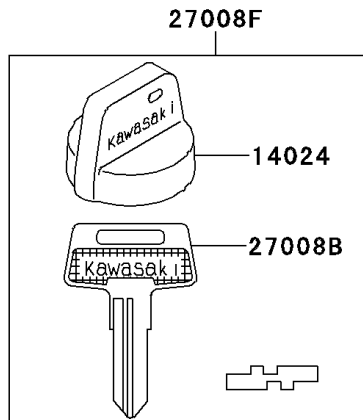

2000 Bayou 220 PARTS DIAGRAM

Ignition Switch

2000 Bayou 220 PARTS LIST

Ignition Switch

ITEM NAME	PART NUMBER	QUANTITY
LEVER,REVERSE LOCK (Ref # 13168)	13168-1352	1
COVER,KEY (Ref # 14024)	14024-1551	4
LAMP-ASSY,NEUTRAL&REVERSE (Ref # 23016)	23016-1083	1
SWITCH-ASSY-IGNITION (Ref # 27005)	27005-1192	1
KEY-LOCK,BLANK (Ref # 27008)	27008-1041	1
KEY-LOCK,BLANK (Ref # 27008A)	27008-1042	1
KEY-LOCK,BLANK (Ref # 27008B)	27008-1043	1
KEY-LOCK,BLANK (Ref # 27008C)	27008-1044	1
KEY-LOCK,BLANK (Ref # 27008D)	27008-1132	1
KEY-LOCK,BLANK (Ref # 27008E)	27008-1133	1
KEY-LOCK,BLANK (Ref # 27008F)	27008-1134	1
KEY-LOCK,BLANK (Ref # 27008G)	27008-1135	1
SWITCH,BRAKE LAMP (Ref # 27010)	27010-025	1
BRACKET-SWITCH,REAR BRAKE (Ref # 32059)	32059-1106	1
SCREW,TAPPING,4X12 (Ref # 92009)	92009-1533	1
WASHER,PLAIN,4MM (Ref # 92022)	92022-1947	1
BULB,12V 3W,T7 (Ref # 92069)	92069-1020	2
BAND,L=149 (Ref # 92072)	92072-031	1
BAND,L=188 (Ref # 92072A)	92072-1239	2
SPRING,BRAKE PEDAL RETURN (Ref # 92144)	92144-1542	1
NUT,IGNITION SWITCH (Ref # 92210)	92210-1109	1