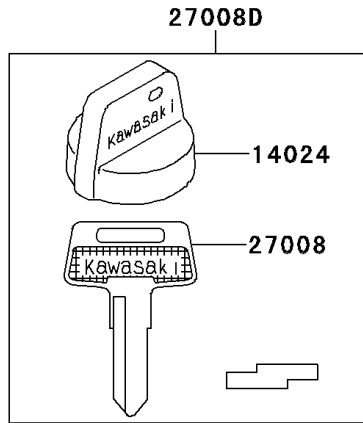

2000 Bayou 220 PARTS DIAGRAM

Ignition Switch

2000 Bayou 220 PARTS LIST

Ignition Switch

ITEM NAME	PART NUMBER	QUANTITY
LEVER,REVERSE LOCK (Ref # 13168)	13168-1352	1
COVER,KEY (Ref # 14024)	14024-1551	4
LAMP-ASSY,NEUTRAL&REVERSE (Ref # 23016)	23016-1083	1
SWITCH-ASSY-IGNITION (Ref # 27005)	27005-1192	1
KEY-LOCK,BLANK (Ref # 27008)	27008-1041	1
KEY-LOCK,BLANK (Ref # 27008A)	27008-1042	1
KEY-LOCK,BLANK (Ref # 27008B)	27008-1043	1
KEY-LOCK,BLANK (Ref # 27008C)	27008-1044	1
KEY-LOCK,BLANK (Ref # 27008D)	27008-1132	1
KEY-LOCK,BLANK (Ref # 27008E)	27008-1133	1
KEY-LOCK,BLANK (Ref # 27008F)	27008-1134	1
KEY-LOCK,BLANK (Ref # 27008G)	27008-1135	1
SWITCH,BRAKE LAMP (Ref # 27010)	27010-025	1
BRACKET-SWITCH,REAR BRAKE (Ref # 32059)	32059-1106	1
SCREW,TAPPING,4X12 (Ref # 92009)	92009-1533	1
WASHER,PLAIN,4MM (Ref # 92022)	92022-1947	1
BULB,12V 3W,T7 (Ref # 92069)	92069-1020	2
BAND,L=149 (Ref # 92072)	92072-031	1
BAND,L=188 (Ref # 92072A)	92072-1239	2
SPRING,BRAKE PEDAL RETURN (Ref # 92144)	92144-1542	1
NUT,IGNITION SWITCH (Ref # 92210)	92210-1109	1