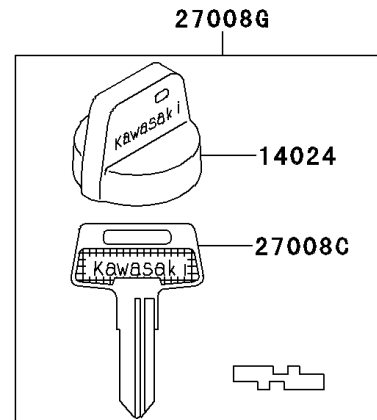

2000 Bayou 220 PARTS DIAGRAM

Ignition Switch

2000 Bayou 220 PARTS LIST

Ignition Switch

ITEM NAME	PART NUMBER	QUANTITY
LEVER,REVERSE LOCK (Ref # 13168)	13168-1352	1
COVER,KEY (Ref # 14024)	14024-1551	4
LAMP-ASSY,NEUTRAL&REVERSE (Ref # 23016)	23016-1083	1
SWITCH-ASSY-IGNITION (Ref # 27005)	27005-1192	1
KEY-LOCK,BLANK (Ref # 27008)	27008-1041	1
KEY-LOCK,BLANK (Ref # 27008A)	27008-1042	1
KEY-LOCK,BLANK (Ref # 27008B)	27008-1043	1
KEY-LOCK,BLANK (Ref # 27008C)	27008-1044	1
KEY-LOCK,BLANK (Ref # 27008D)	27008-1132	1
KEY-LOCK,BLANK (Ref # 27008E)	27008-1133	1
KEY-LOCK,BLANK (Ref # 27008F)	27008-1134	1
KEY-LOCK,BLANK (Ref # 27008G)	27008-1135	1
SWITCH,BRAKE LAMP (Ref # 27010)	27010-025	1
BRACKET-SWITCH,REAR BRAKE (Ref # 32059)	32059-1106	1
SCREW,TAPPING,4X12 (Ref # 92009)	92009-1533	1
WASHER,PLAIN,4MM (Ref # 92022)	92022-1947	1
BULB,12V 3W,T7 (Ref # 92069)	92069-1020	2
BAND,L=149 (Ref # 92072)	92072-031	1
BAND,L=188 (Ref # 92072A)	92072-1239	2
SPRING,BRAKE PEDAL RETURN (Ref # 92144)	92144-1542	1
NUT,IGNITION SWITCH (Ref # 92210)	92210-1109	1