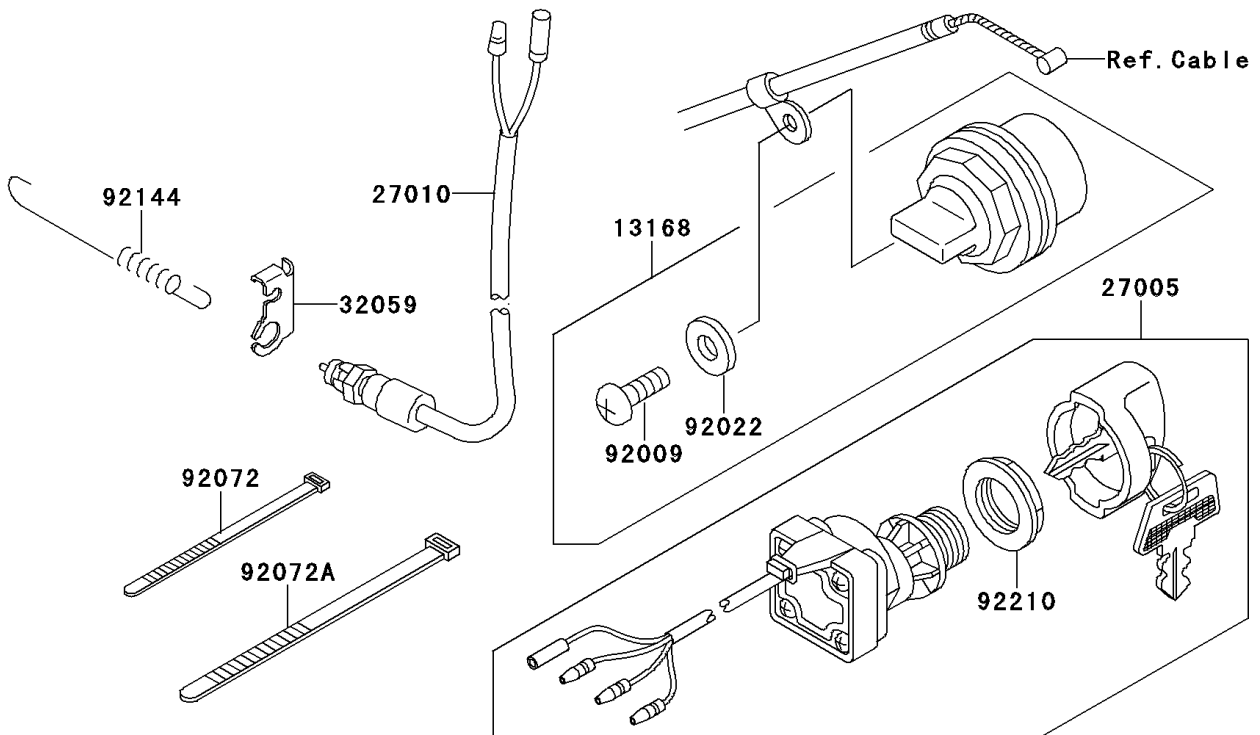

2000 Bayou 220 PARTS DIAGRAM

Ignition Switch

2000 Bayou 220 PARTS LIST

Ignition Switch

ITEM NAME	PART NUMBER	QUANTITY
LEVER,REVERSE LOCK (Ref # 13168)	13168-1352	1
COVER,KEY (Ref # 14024)	14024-1551	4
LAMP-ASSY,NEUTRAL&REVERSE (Ref # 23016)	23016-1083	1
SWITCH-ASSY-IGNITION (Ref # 27005)	27005-1192	1
KEY-LOCK,BLANK (Ref # 27008)	27008-1041	1
KEY-LOCK,BLANK (Ref # 27008A)	27008-1042	1
KEY-LOCK,BLANK (Ref # 27008B)	27008-1043	1
KEY-LOCK,BLANK (Ref # 27008C)	27008-1044	1
KEY-LOCK,BLANK (Ref # 27008D)	27008-1132	1
KEY-LOCK,BLANK (Ref # 27008E)	27008-1133	1
KEY-LOCK,BLANK (Ref # 27008F)	27008-1134	1
KEY-LOCK,BLANK (Ref # 27008G)	27008-1135	1
SWITCH,BRAKE LAMP (Ref # 27010)	27010-025	1
BRACKET-SWITCH,REAR BRAKE (Ref # 32059)	32059-1106	1
SCREW,TAPPING,4X12 (Ref # 92009)	92009-1533	1
WASHER,PLAIN,4MM (Ref # 92022)	92022-1947	1
BULB,12V 3W,T7 (Ref # 92069)	92069-1020	2
BAND,L=149 (Ref # 92072)	92072-031	1
BAND,L=188 (Ref # 92072A)	92072-1239	2
SPRING,BRAKE PEDAL RETURN (Ref # 92144)	92144-1542	1
NUT,IGNITION SWITCH (Ref # 92210)	92210-1109	1