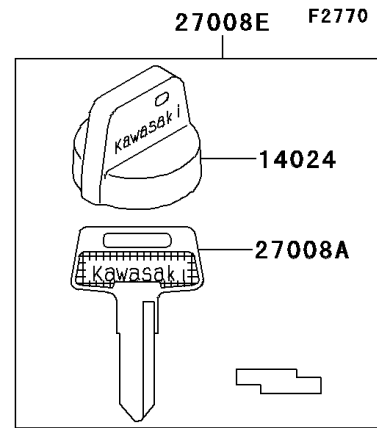

2000 Bayou 220 PARTS DIAGRAM

Ignition Switch

2000 Bayou 220 PARTS LIST

Ignition Switch

ITEM NAME	PART NUMBER	QUANTITY
LEVER,REVERSE LOCK (Ref # 13168)	13168-1352	1
COVER,KEY (Ref # 14024)	14024-1551	4
LAMP-ASSY,NEUTRAL&REVERSE (Ref # 23016)	23016-1083	1
SWITCH-ASSY-IGNITION (Ref # 27005)	27005-1192	1
KEY-LOCK,BLANK (Ref # 27008)	27008-1041	1
KEY-LOCK,BLANK (Ref # 27008A)	27008-1042	1
KEY-LOCK,BLANK (Ref # 27008B)	27008-1043	1
KEY-LOCK,BLANK (Ref # 27008C)	27008-1044	1
KEY-LOCK,BLANK (Ref # 27008D)	27008-1132	1
KEY-LOCK,BLANK (Ref # 27008E)	27008-1133	1
KEY-LOCK,BLANK (Ref # 27008F)	27008-1134	1
KEY-LOCK,BLANK (Ref # 27008G)	27008-1135	1
SWITCH,BRAKE LAMP (Ref # 27010)	27010-025	1
BRACKET-SWITCH,REAR BRAKE (Ref # 32059)	32059-1106	1
SCREW,TAPPING,4X12 (Ref # 92009)	92009-1533	1
WASHER,PLAIN,4MM (Ref # 92022)	92022-1947	1
BULB,12V 3W,T7 (Ref # 92069)	92069-1020	2
BAND,L=149 (Ref # 92072)	92072-031	1
BAND,L=188 (Ref # 92072A)	92072-1239	2
SPRING,BRAKE PEDAL RETURN (Ref # 92144)	92144-1542	1
NUT,IGNITION SWITCH (Ref # 92210)	92210-1109	1