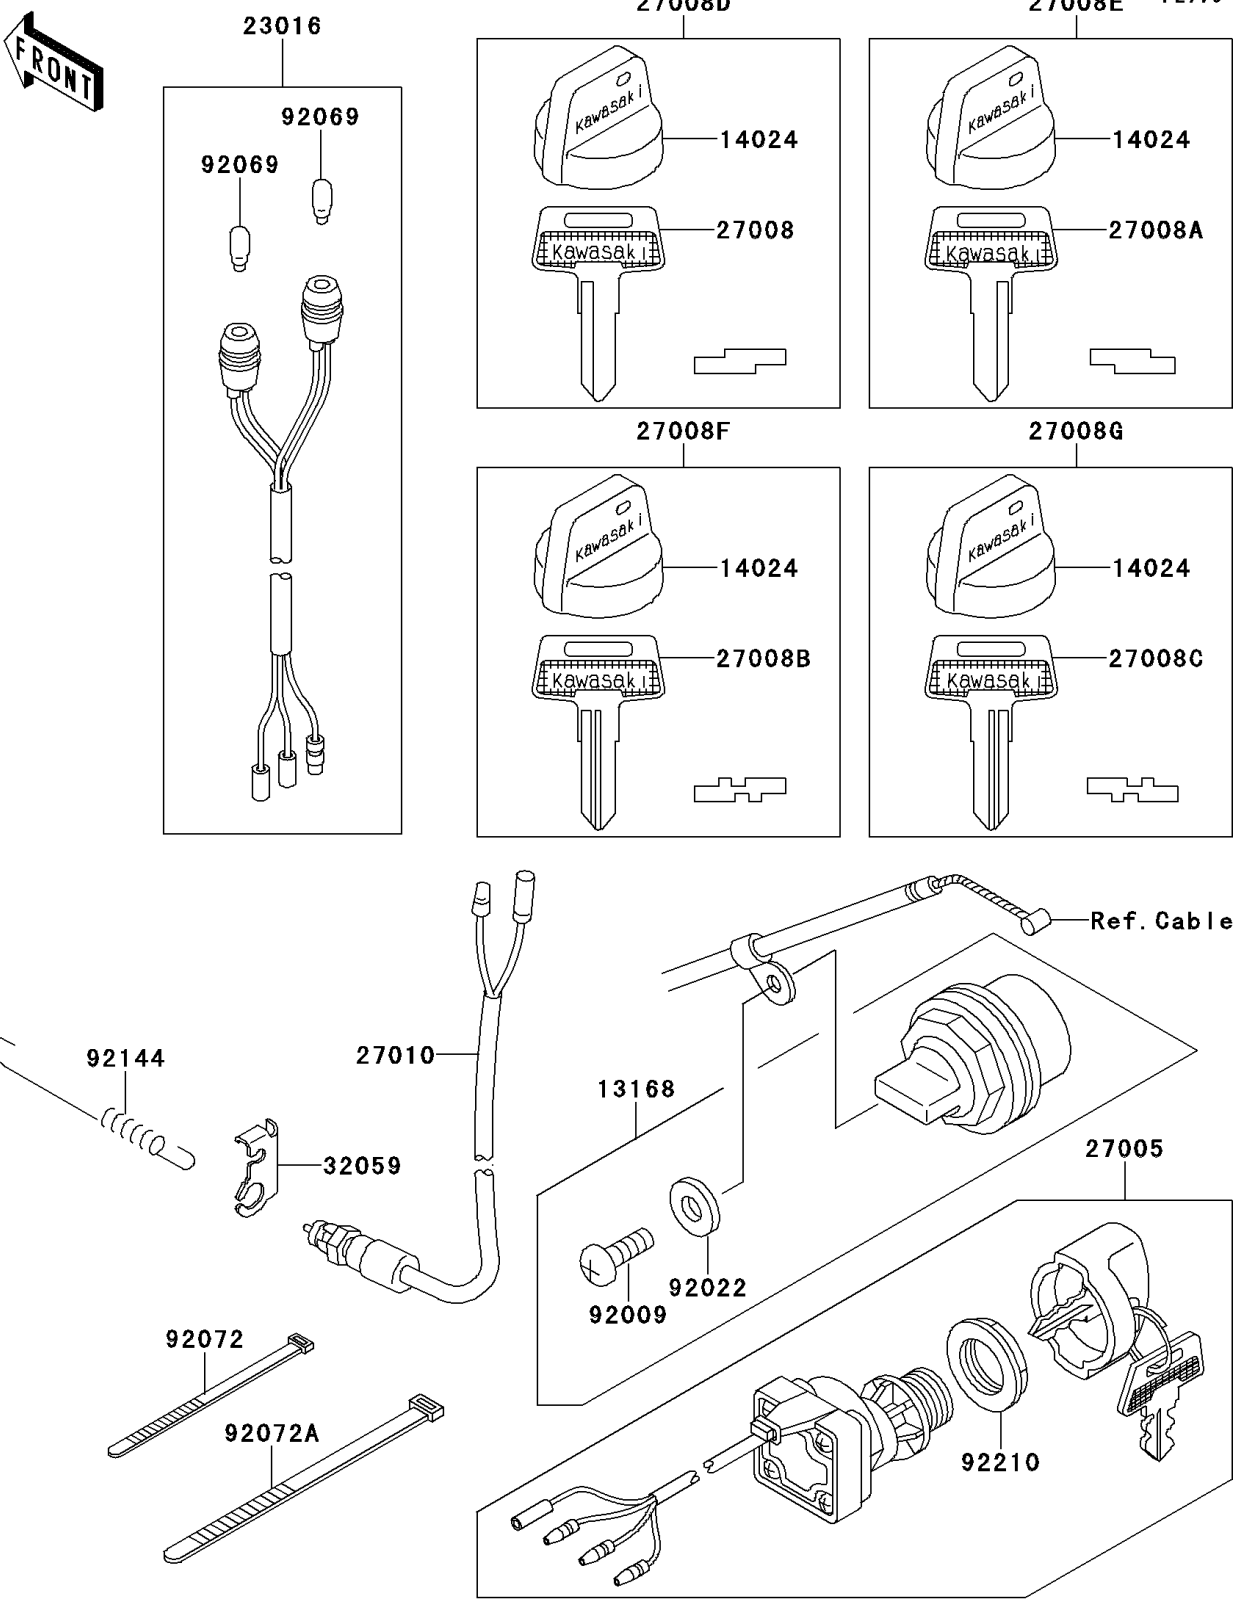

2001 Bayou 220 PARTS DIAGRAM

Ignition Switch

2001 Bayou 220 PARTS LIST

Ignition Switch

ITEM NAME	PART NUMBER	QUANTITY
LEVER,REVERSE LOCK (Ref # 13168)	13168-1352	1
COVER,KEY (Ref # 14024)	14024-1551	4
LAMP-ASSY,NEUTRAL&REVERSE (Ref # 23016)	23016-1083	1
SWITCH-ASSY-IGNITION (Ref # 27005)	27005-1192	1
KEY-LOCK,BLANK (Ref # 27008)	27008-1041	1
KEY-LOCK,BLANK (Ref # 27008A)	27008-1042	1
KEY-LOCK,BLANK (Ref # 27008B)	27008-1043	1
KEY-LOCK,BLANK (Ref # 27008C)	27008-1044	1
KEY-LOCK,BLANK (Ref # 27008D)	27008-1132	1
KEY-LOCK,BLANK (Ref # 27008E)	27008-1133	1
KEY-LOCK,BLANK (Ref # 27008F)	27008-1134	1
KEY-LOCK,BLANK (Ref # 27008G)	27008-1135	1
SWITCH,BRAKE LAMP (Ref # 27010)	27010-025	1
BRACKET-SWITCH,REAR BRAKE (Ref # 32059)	32059-1106	1
SCREW,TAPPING,4X12 (Ref # 92009)	92009-1533	1
WASHER,PLAIN,4MM (Ref # 92022)	92022-1947	1
BULB,12V 3W,T7 (Ref # 92069)	92069-1020	2
BAND,L=149 (Ref # 92072)	92072-031	1
BAND,L=188 (Ref # 92072A)	92072-1239	2
SPRING,BRAKE PEDAL RETURN (Ref # 92144)	92144-1542	1
NUT,IGNITION SWITCH (Ref # 92210)	92210-1109	1