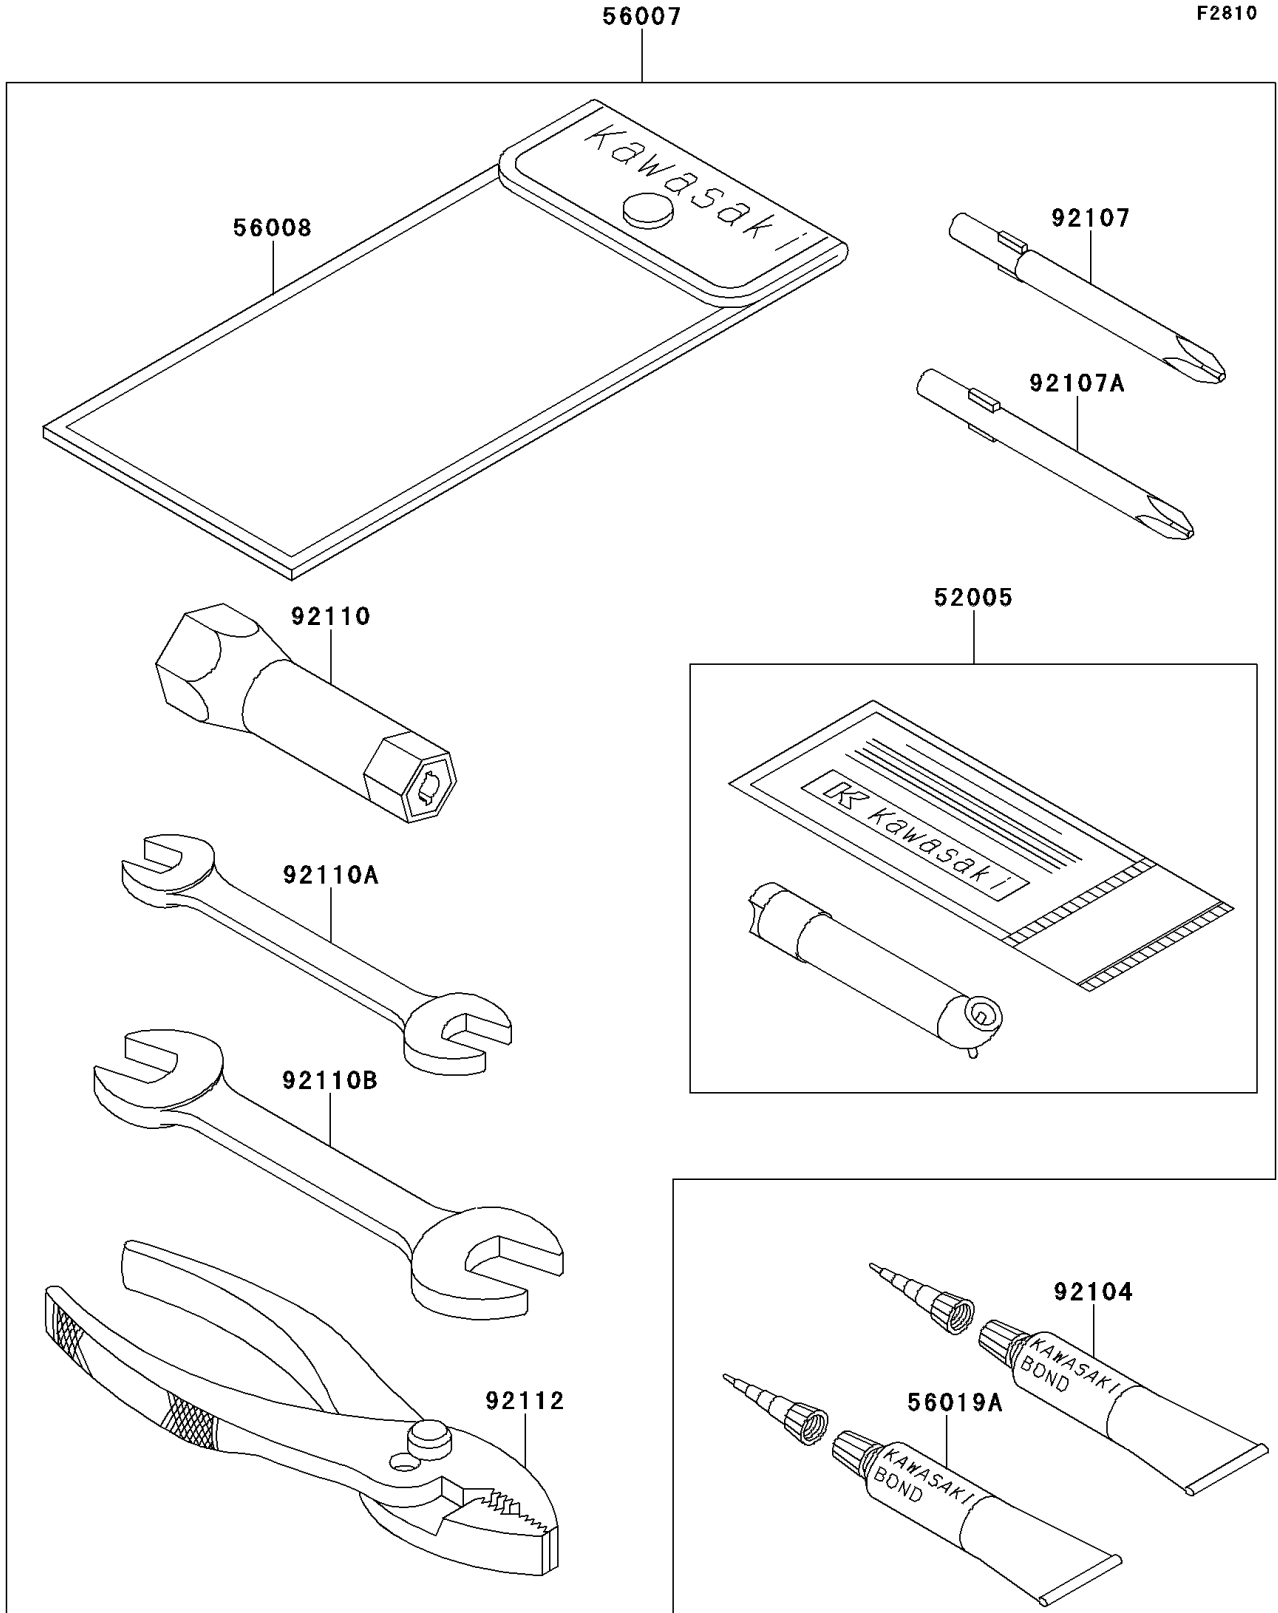

2000 Bayou 220 PARTS DIAGRAM

Owner's Tools

2000 Bayou 220 PARTS LIST

Owner's Tools

ITEM NAME	PART NUMBER	QUANTITY
GAUGE,AIR (Ref # 52005)	52005-1082	1
TOOLKIT (Ref # 56007)	56007-1306	1
BAG,TOOL (Ref # 56008)	56008-1007	1
THREE BOND TB1211,HT/RS,WHITE (Ref # 56019A)	56019-120	1
GASKET-LIQUID,TUBE,100G,SILVER (Ref # 92104)	92104-002	1
TOOL-DRIVER,#3PHILLIPS (Ref # 92107)	92107-005	1
TOOL-DRIVER,#2PHILLIPS (Ref # 92107A)	92107-1053	1
TOOL-WRENCH,BOX,18MM (Ref # 92110)	92110-1111	1
TOOL-WRENCH,OPEN END,10X12 (Ref # 92110A)	92110-1152	1
TOOL-WRENCH,OPEN END,14X17 (Ref # 92110B)	92110-1153	1
TOOL-PLIERS (Ref # 92112)	92112-1001	1