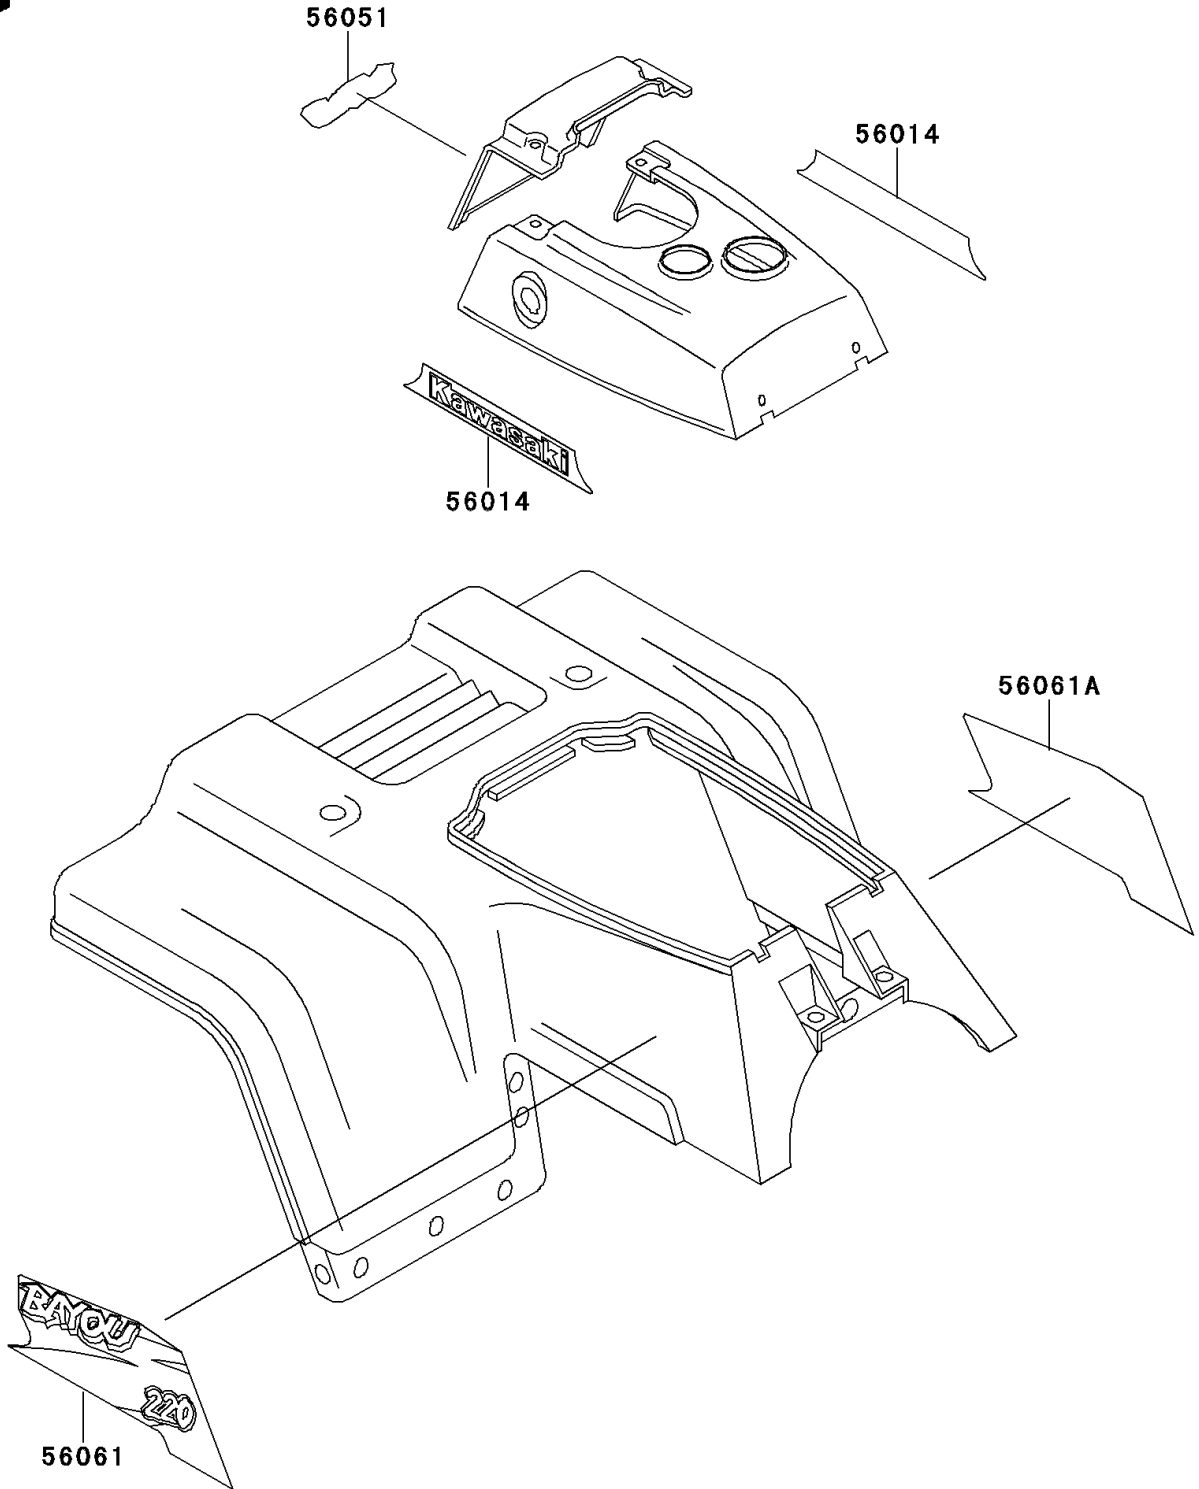

1997 Bayou 220 PARTS DIAGRAM

Decals(Green)(KLF220-A10)

F2861

1997 Bayou 220 PARTS LIST

Decals(Green)(KLF220-A10)

| ITEM NAME | PART NUMBER | QUANTITY |
|---|-------------|----------|
| EMBLEM,FR FENDER COVER,KAWASAKI (Ref # 56014) | 56014-1340 | 2 |
| MARK,FR FENDER COVER,FR,BAYOU (Ref # 56051) | 56051-1487 | 1 |
| PATTERN,FR FENDER,LH (Ref # 56061) | 56061-1741 | 1 |
| PATTERN,FR FENDER,RH (Ref # 56061A) | 56061-1742 | 1 |