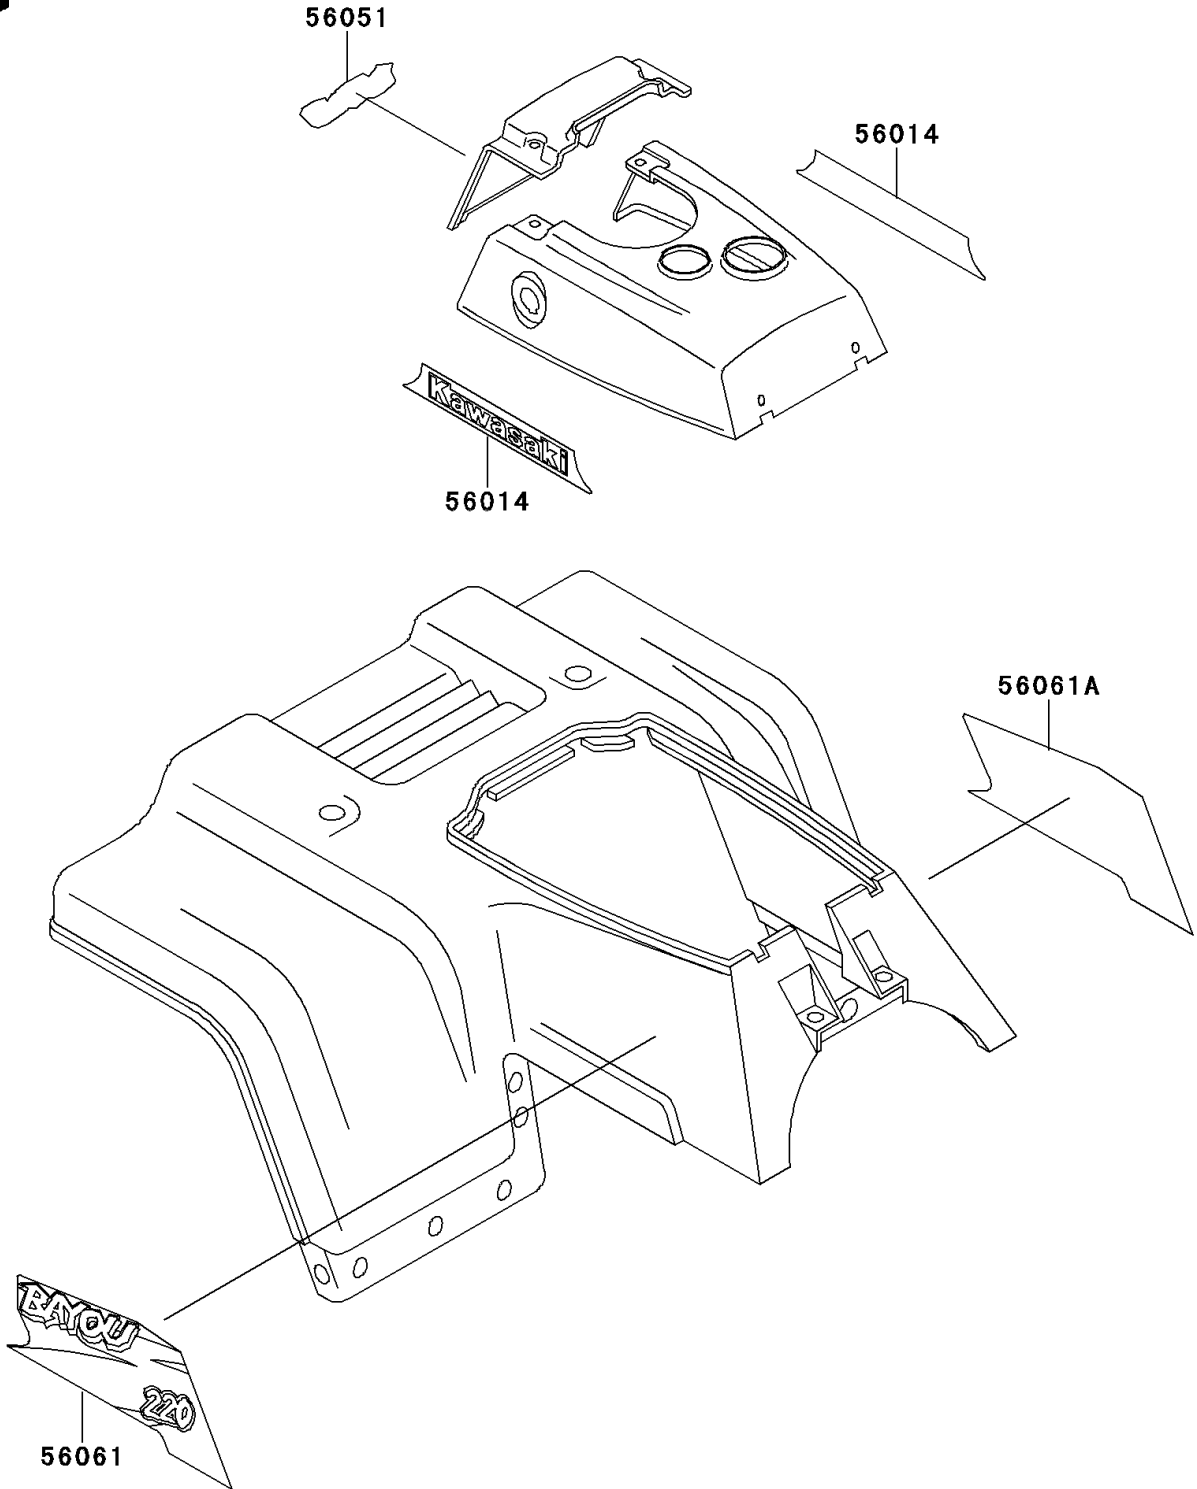

# 1997 Bayou 220 PARTS DIAGRAM

Decals(Red)(KLF220-A10)

F2861A

# 1997 Bayou 220 PARTS LIST

Decals(Red)(KLF220-A10)

| ITEM NAME                                     | PART NUMBER | QUANTITY |
|---|-------------|----------|
| EMBLEM,FR FENDER COVER,KAWASAKI (Ref # 56014) | 56014-1341  | 2        |
| MARK,FR FENDER COVER,FR,BAYOU (Ref # 56051)   | 56051-1488  | 1        |
| PATTERN,FR FENDER,LH (Ref # 56061)            | 56061-1743  | 1        |
| PATTERN,FR FENDER,RH (Ref # 56061A)           | 56061-1744  | 1        |