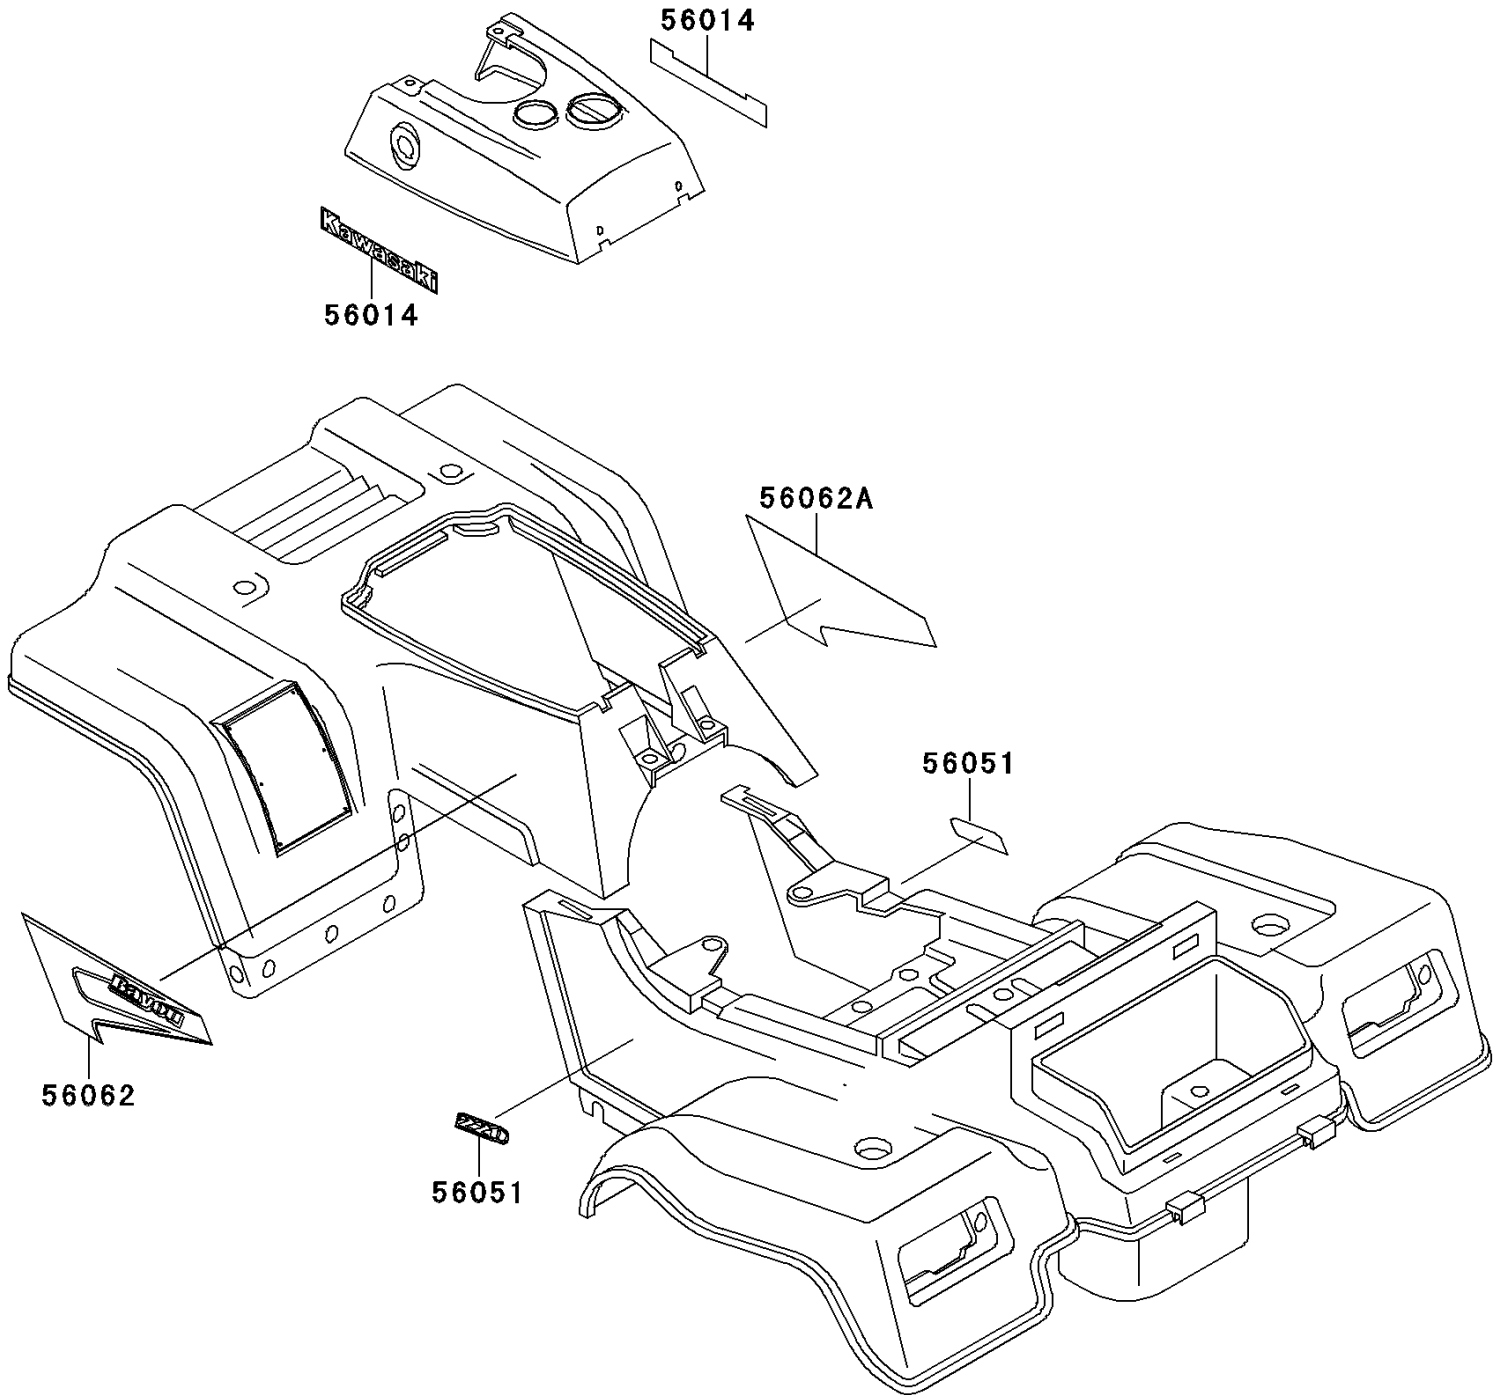

# 1999 Bayou 220 PARTS DIAGRAM

Decals(Green)(KLF220-A12)

F2861D

# 1999 Bayou 220 PARTS LIST

Decals(Green)(KLF220-A12)

ITEM NAME	PART NUMBER	QUANTITY
EMBLEM,FR FENDER COVER,KAWASAKI (Ref # 56014)	56014-1368	2
MARK,RR FENDER,220 (Ref # 56051)	56051-1844	2
PATTERN,FR FENDER,LH (Ref # 56062)	56062-1481	1
PATTERN,FR FENDER,RH (Ref # 56062A)	56062-1482	1