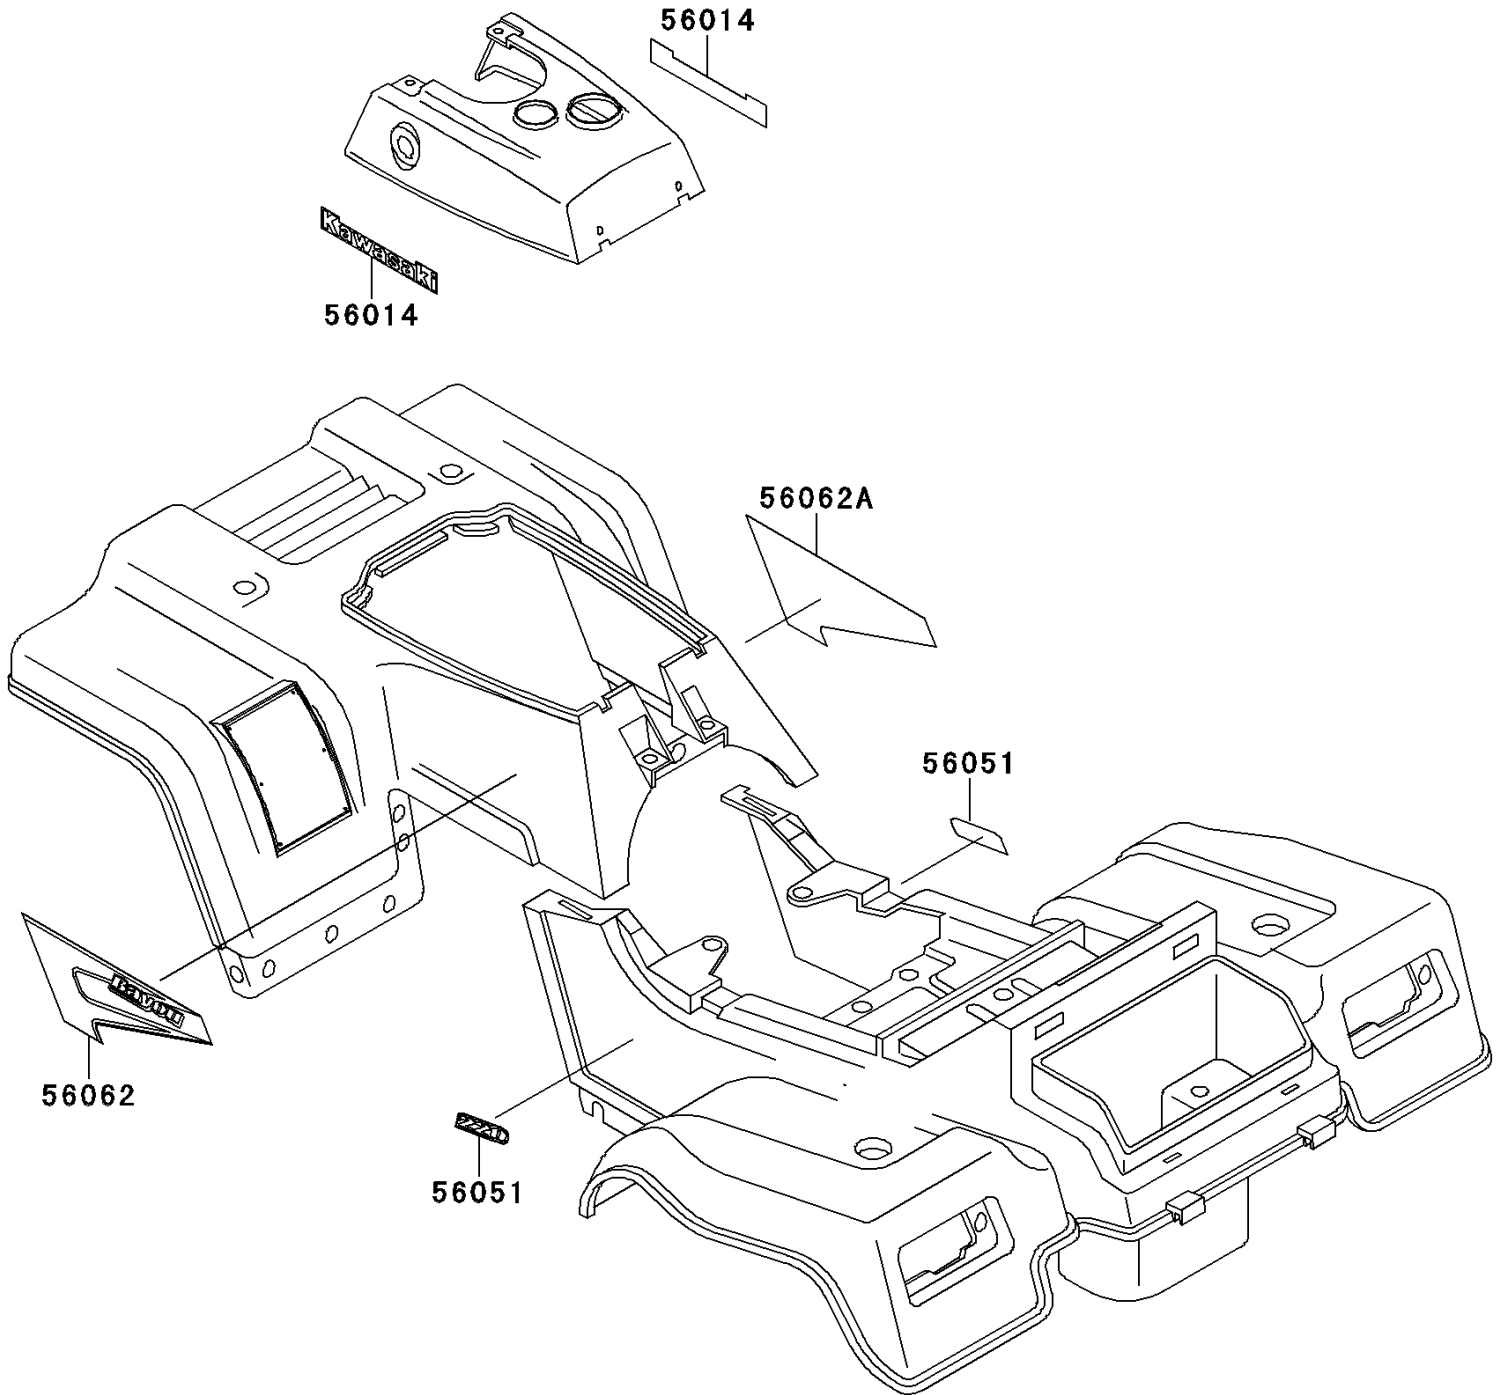

# 1999 Bayou 220 PARTS DIAGRAM

Decals(Red)(KLF220-A12)

F2861E

# 1999 Bayou 220 PARTS LIST

Decals(Red)(KLF220-A12)

ITEM NAME	PART NUMBER	QUANTITY
EMBLEM,FR FENDER COVER,KAWASAKI (Ref # 56014)	56014-1369	2
MARK,RR FENDER,220 (Ref # 56051)	56051-1845	2
PATTERN,FR FENDER,LH (Ref # 56062)	56062-1483	1
PATTERN,FR FENDER,RH (Ref # 56062A)	56062-1484	1