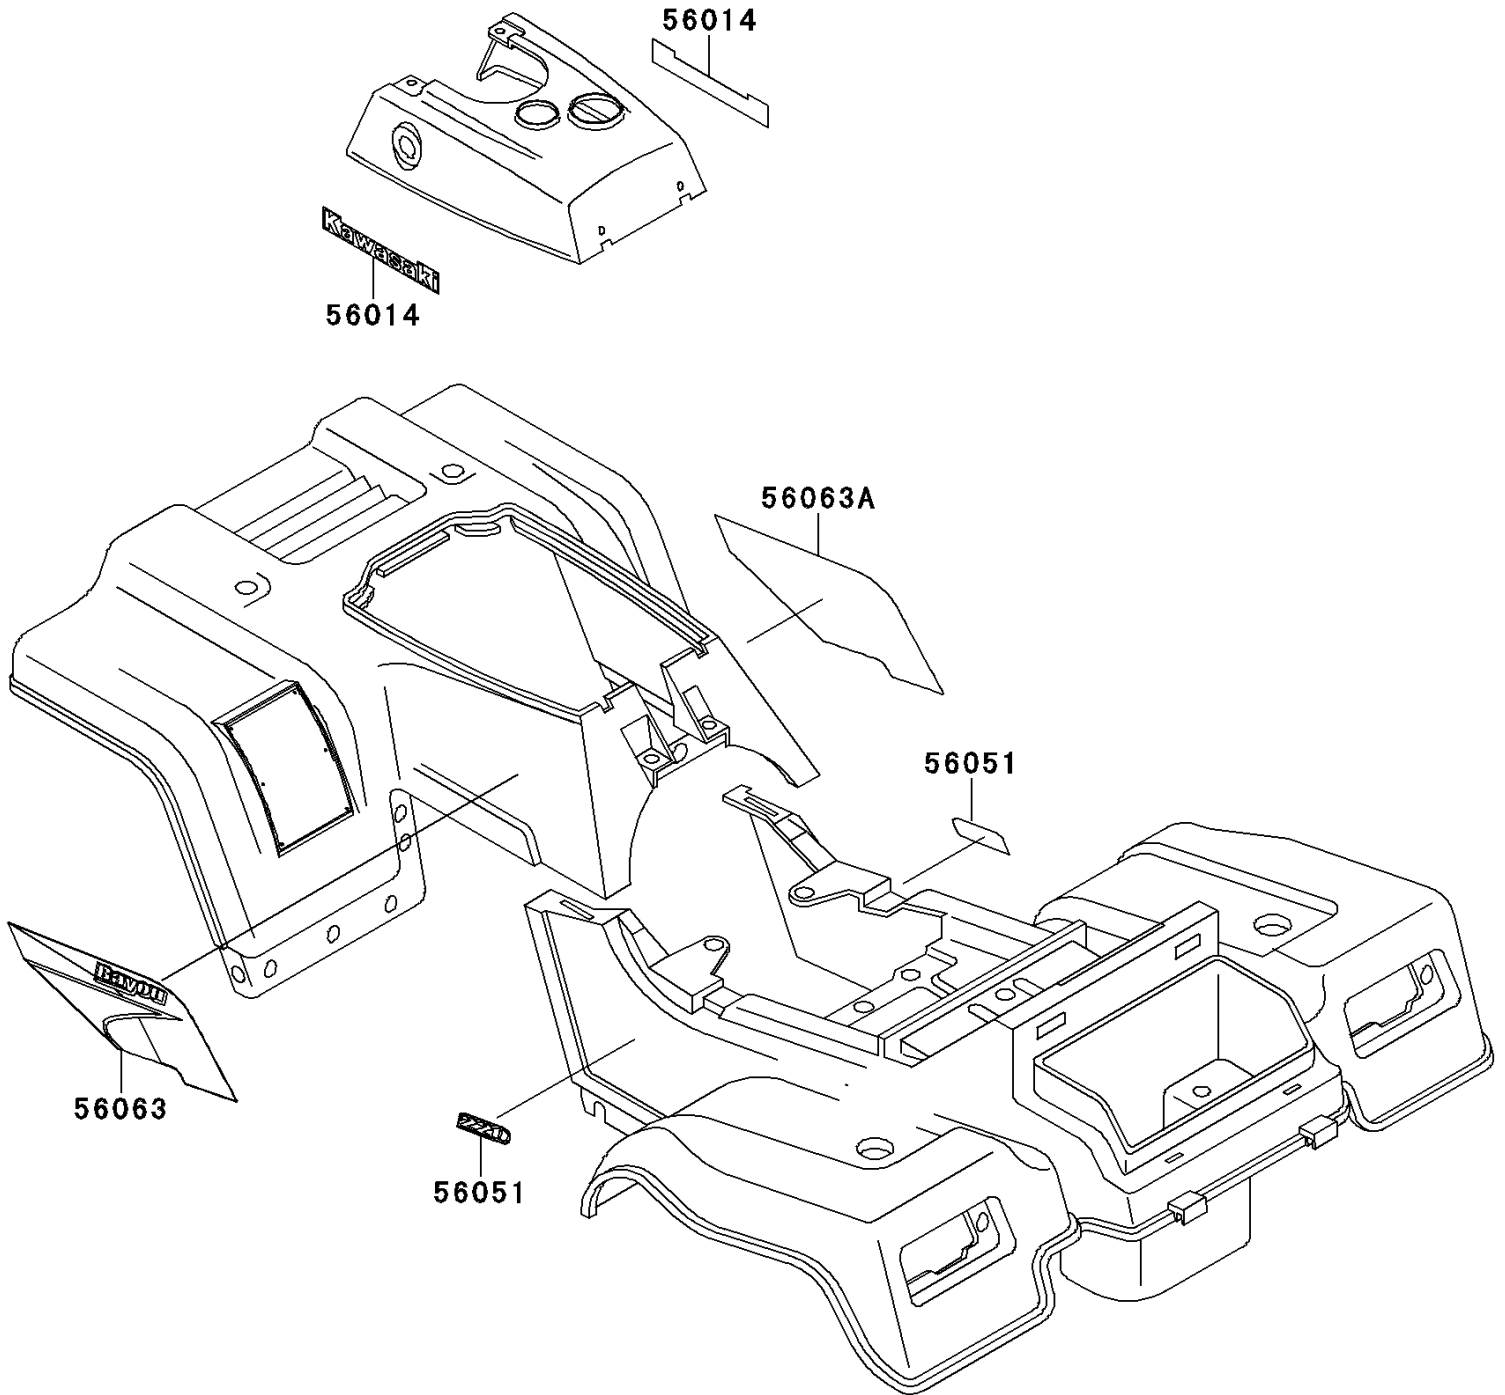

2000 Bayou 220 PARTS DIAGRAM

Decals(Green)(KLF220-A13)

F2861F

2000 Bayou 220 PARTS LIST

Decals(Green)(KLF220-A13)

ITEM NAME	PART NUMBER	QUANTITY
EMBLEM,FR FENDER COVER,KAWASAKI (Ref # 56014)	56014-1368	2
MARK,RR FENDER,220 (Ref # 56051)	56051-1844	2
PATTERN,FR FENDER,LH (Ref # 56063)	56063-1072	1
PATTERN,FR FENDER,RH (Ref # 56063A)	56063-1073	1