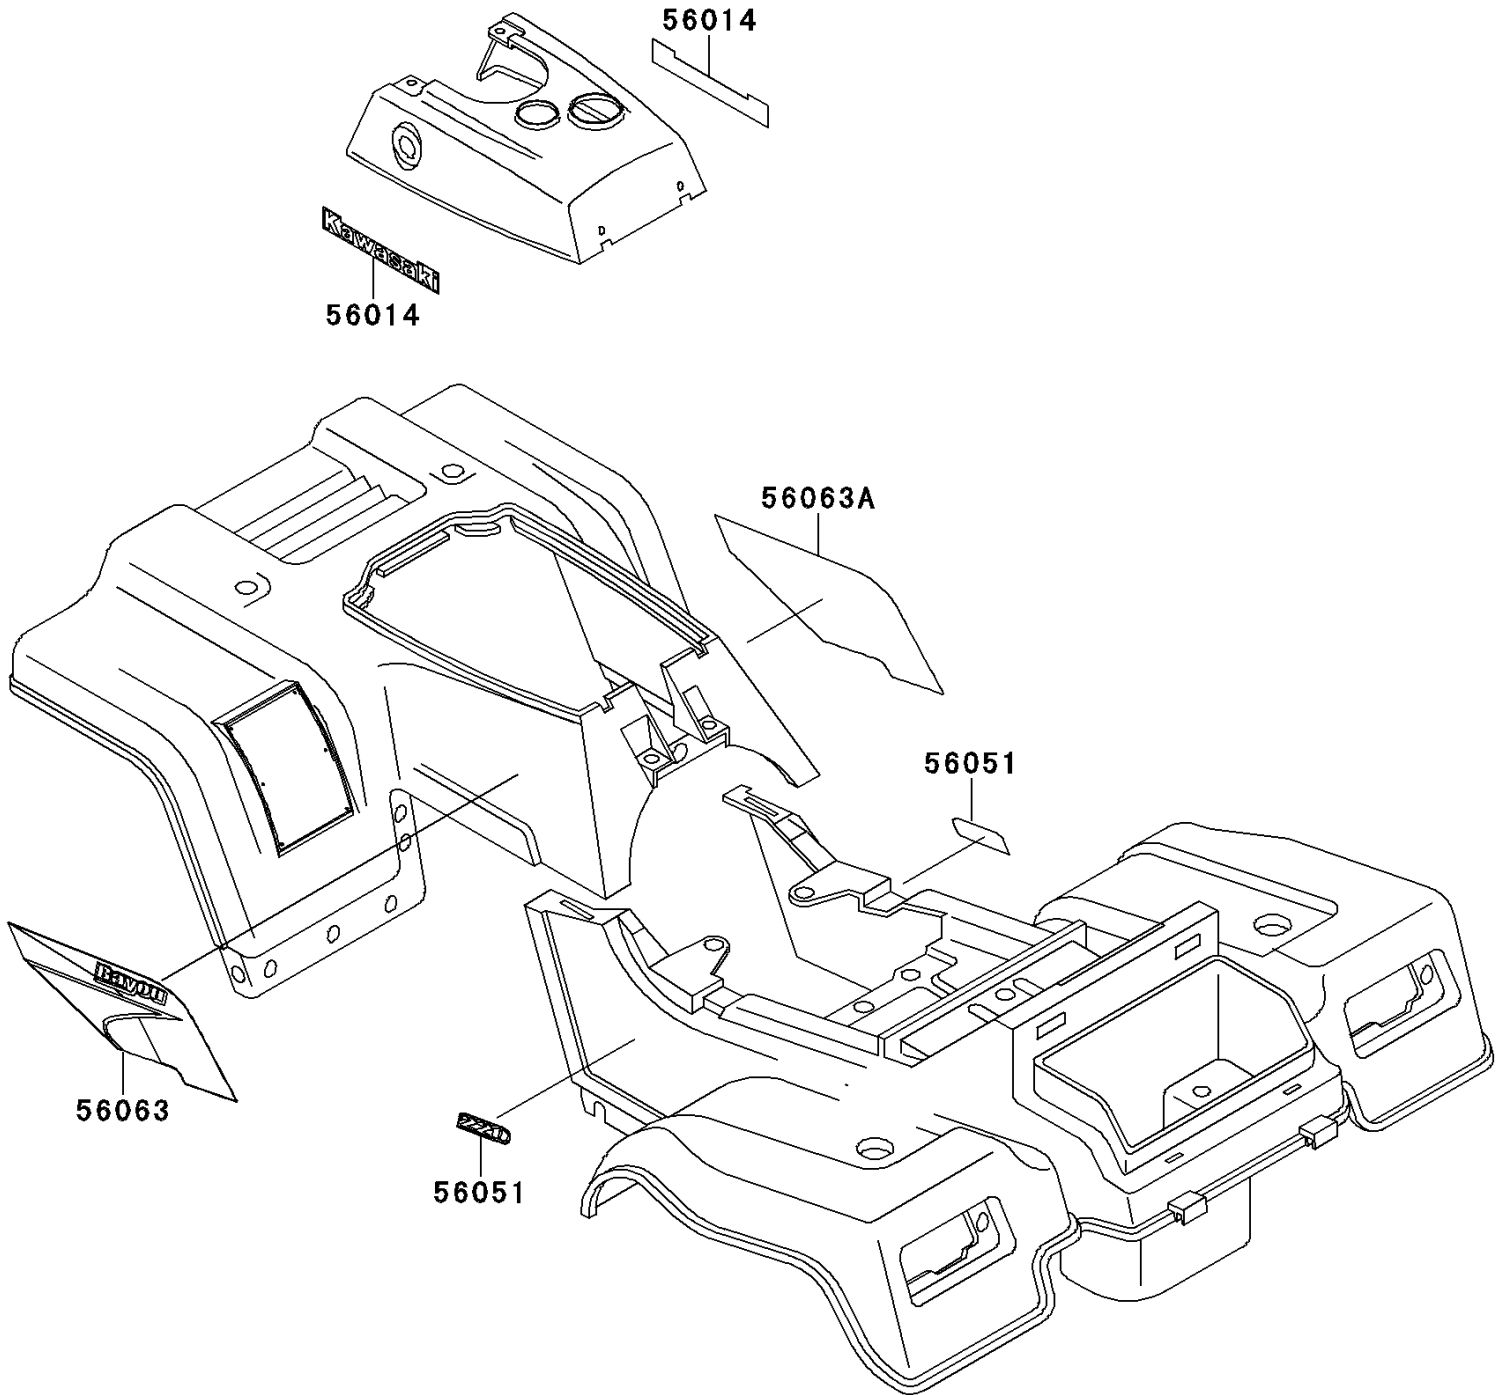

2000 Bayou 220 PARTS DIAGRAM

Decals(Red)(KLF220-A13)

F2861G

2000 Bayou 220 PARTS LIST

Decals(Red)(KLF220-A13)

ITEM NAME	PART NUMBER	QUANTITY
EMBLEM,FR FENDER COVER,KAWASAKI (Ref # 56014)	56014-1369	2
MARK,RR FENDER,220 (Ref # 56051)	56051-1845	2
PATTERN,FR FENDER,LH (Ref # 56063)	56063-1074	1
PATTERN,FR FENDER,RH (Ref # 56063A)	56063-1075	1