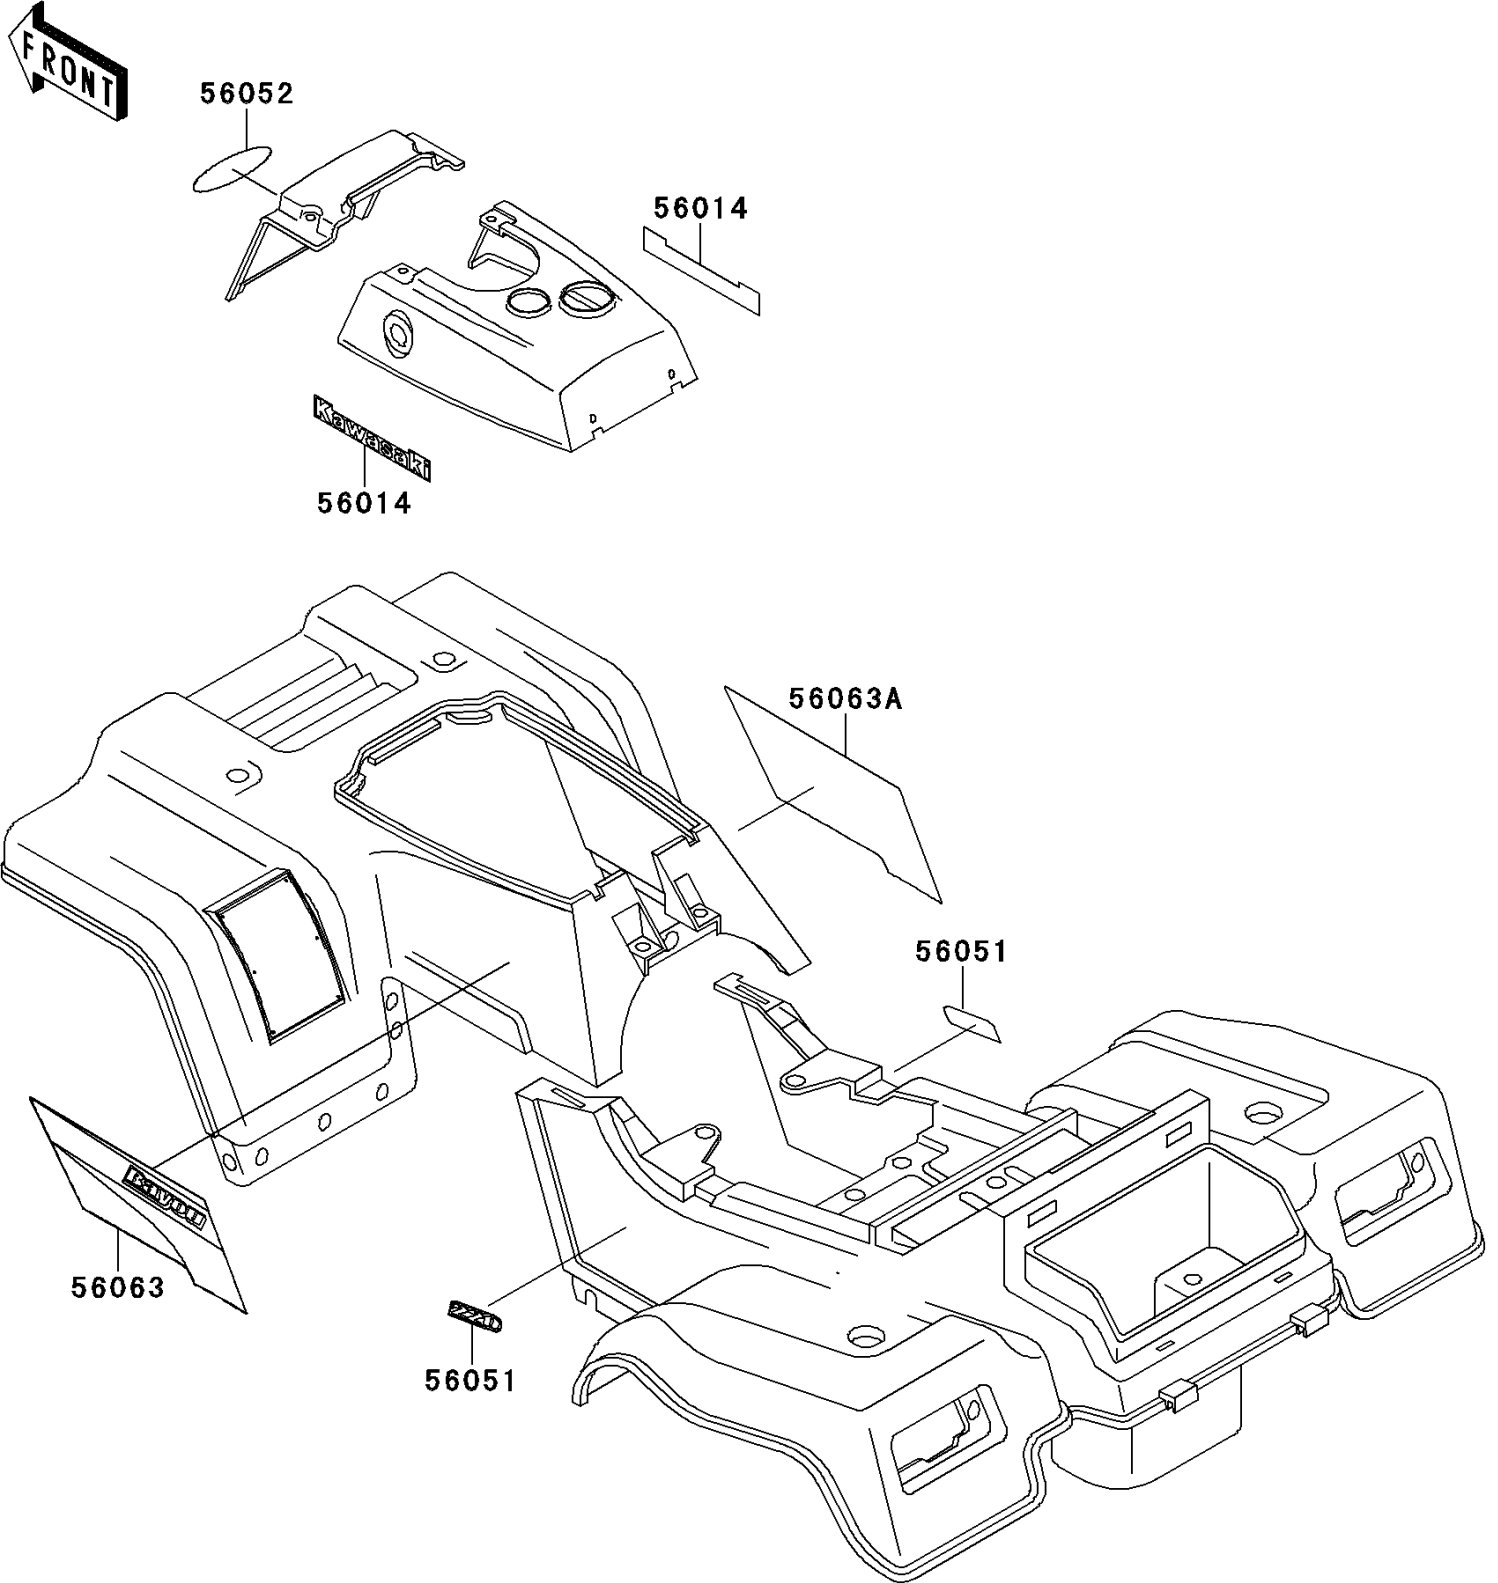

2001 Bayou 220 PARTS DIAGRAM

Decals(Red)(KLF220-A14)

F28611

2001 Bayou 220 PARTS LIST

Decals(Red)(KLF220-A14)

ITEM NAME	PART NUMBER	QUANTITY
EMBLEM,FR FENDER COVER,KAWASAKI (Ref # 56014)	56014-1369	2
MARK,RR FENDER,220 (Ref # 56051)	56051-1845	2
MARK,KAWASAKI (Ref # 56052)	56052-1259	1
PATTERN,FR FENDER,LH (Ref # 56063)	56063-1779	1
PATTERN,FR FENDER,RH (Ref # 56063A)	56063-1780	1