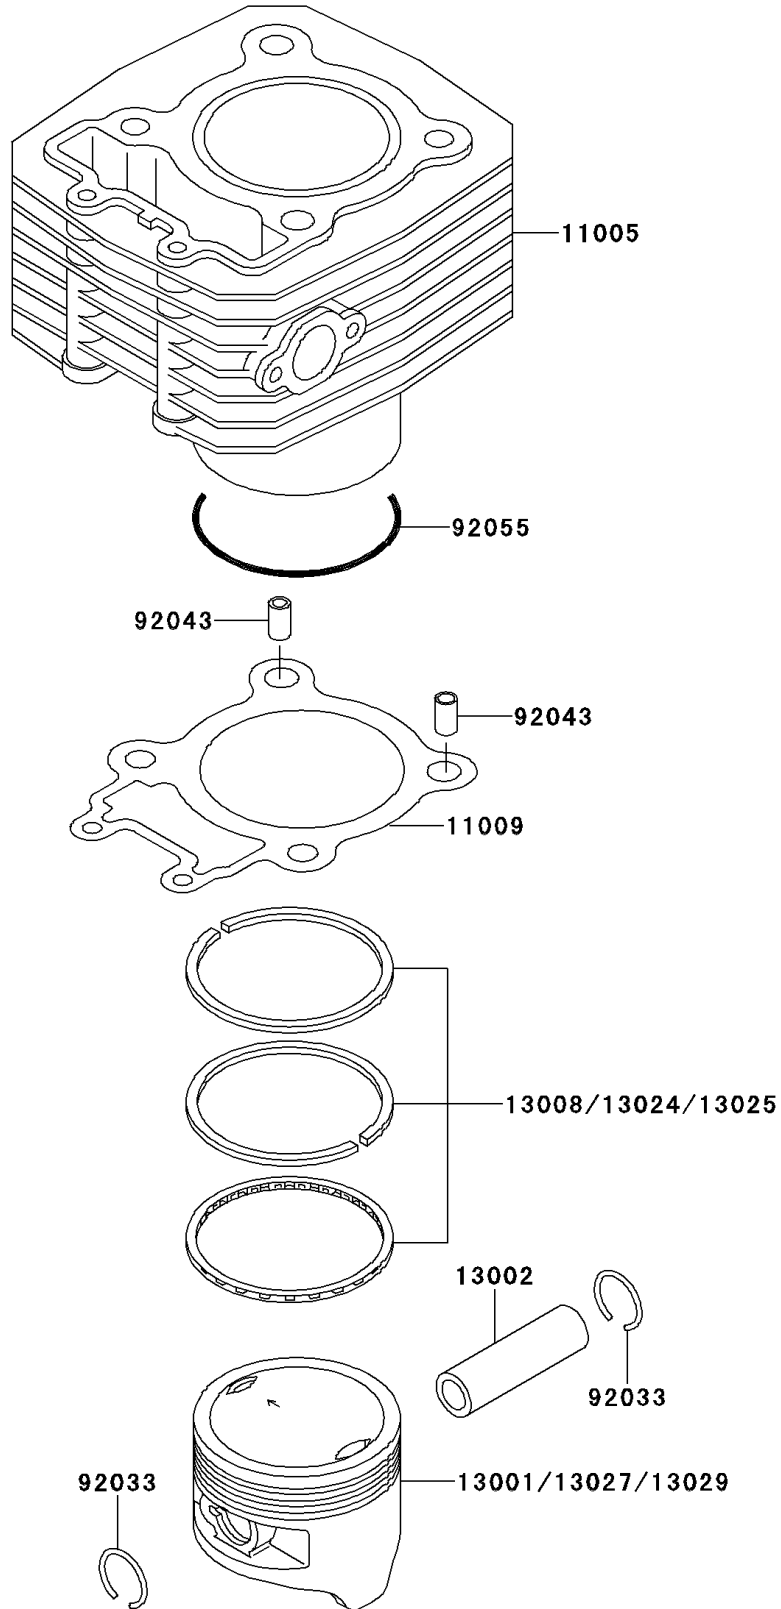

2002 Bayou 220 PARTS DIAGRAM

Cylinder/Piston(s)

E1120

2002 Bayou 220 PARTS LIST

Cylinder/Piston(s)

ITEM NAME	PART NUMBER	QUANTITY
CYLINDER-ENGINE (Ref # 11005)	11005-1669	1
GASKET,CYLINDER BASE (Ref # 11009)	11009-1670	1
PISTON-ENGINE,STD (Ref # 13001)	13001-1282	1
PIN-PISTON (Ref # 13002)	13002-1004	1
RING-SET-PISTON,STD (Ref # 13008)	13008-1090	1
RING-SET-PISTON LL,O/S 1.00 (Ref # 13024)	13024-1075	1
RING-SET-PISTON L,O/S 0.50 (Ref # 13025)	13025-1085	1
PISTON-ENGINE LL,O/S 1.00 (Ref # 13027)	13027-1154	1
PISTON-ENGINE L,O/S 0.50 (Ref # 13029)	13029-1177	1
RING-SNAP,PISTON PIN (Ref # 92033)	92033-1161	2
PIN,10.1X12X14 (Ref # 92043)	92043-4009	2
RING-O,68.6MM (Ref # 92055)	92055-1178	1