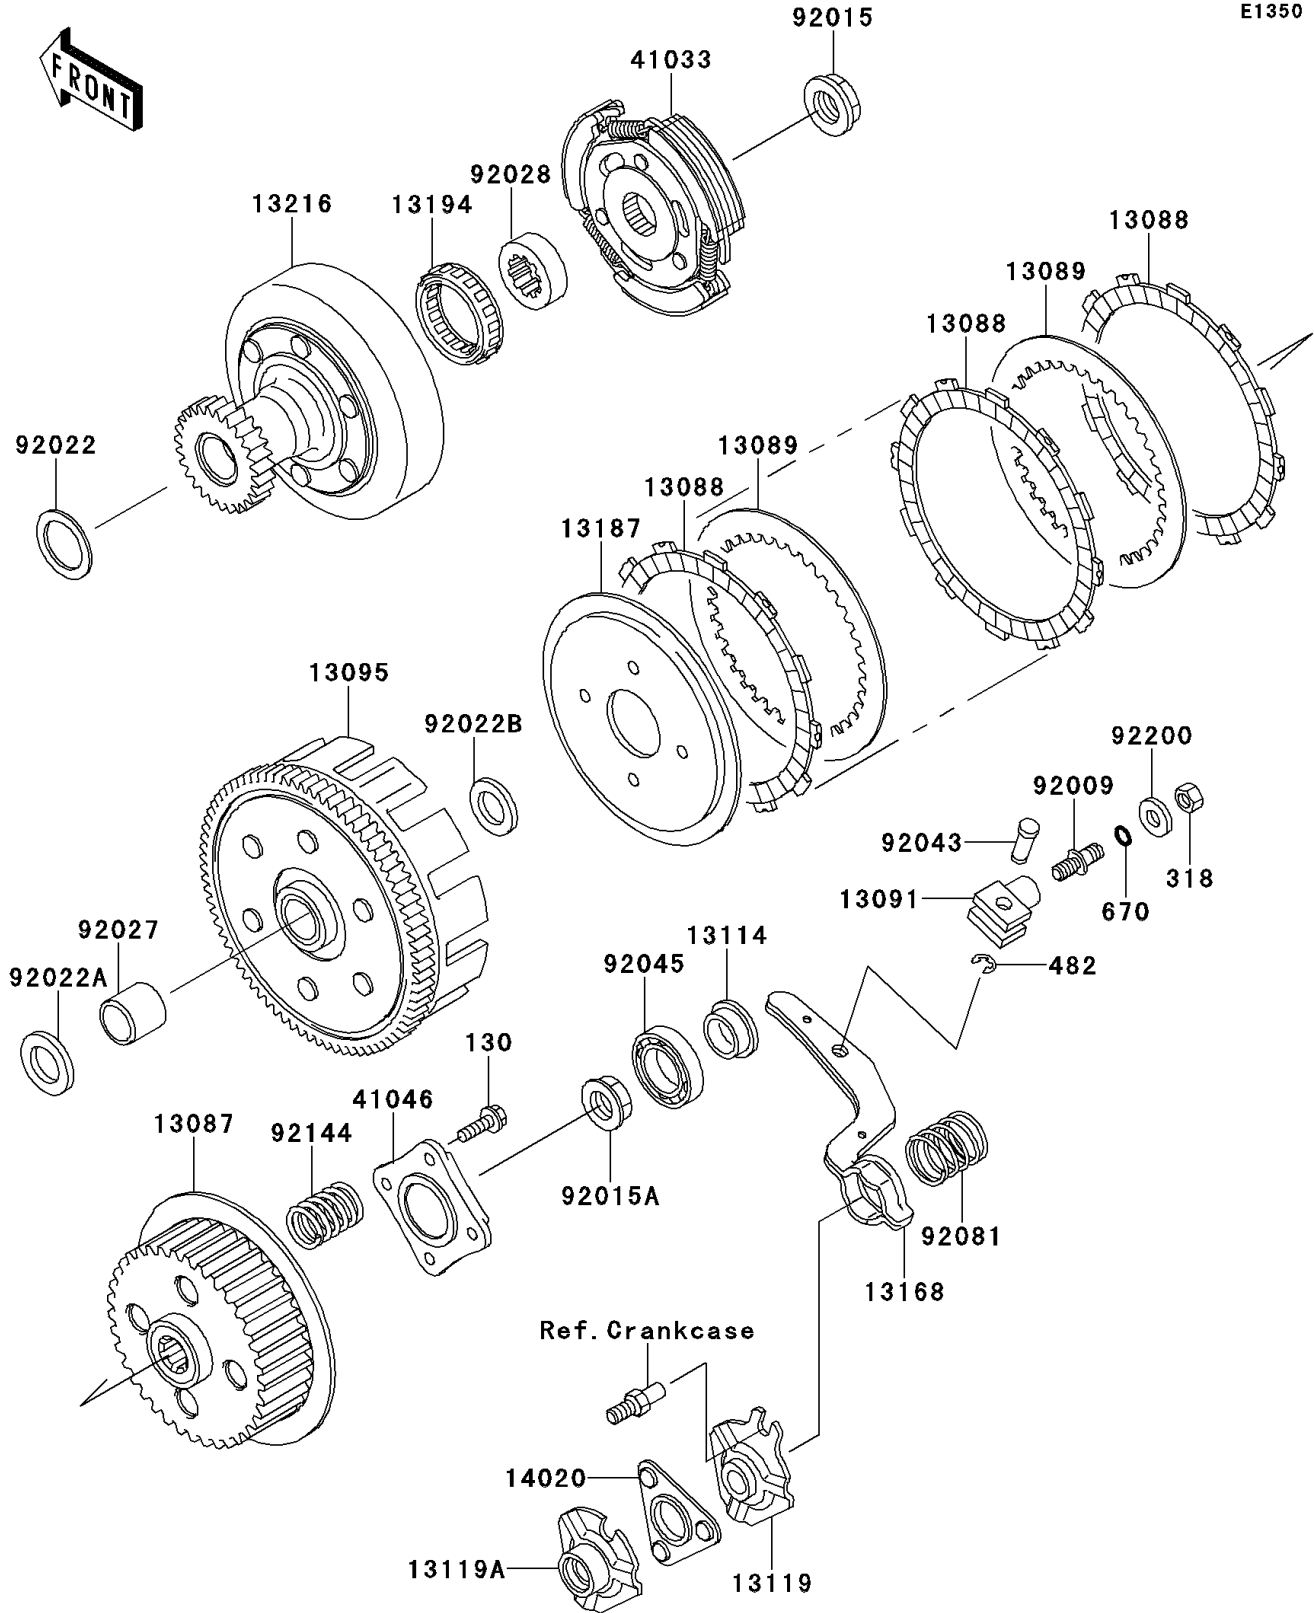

# 2002 Bayou 220 PARTS DIAGRAM

Clutch

E1350

## 2002 Bayou 220 PARTS LIST

### Clutch

ITEM NAME	PART NUMBER	QUANTITY
BOLT-FLANGED,6X20 (Ref # 130)	130P0620	4
NUT-HEX-SMALL,8MM (Ref # 318)	318B0800	1
CIRCLIP-TYPE-E,6MM (Ref # 482)	482J6000	1
O RING,8MM (Ref # 670)	670B1508	1
HUB-CLUTCH (Ref # 13087)	13087-1089	1
PLATE-FRICTION (Ref # 13088)	13088-1068	5
PLATE-CLUTCH (Ref # 13089)	13089-1076	4
HOLDER,CLUTCH RELEASE (Ref # 13091)	13091-1341	1
HOUSING-COMP-CLUTCH (Ref # 13095)	13095-1398	1
PUSHER-CLUTCH (Ref # 13114)	13114-1057	1
CAM-RELEASE (Ref # 13119)	13119-1074	1
CAM-RELEASE (Ref # 13119A)	13119-1077	1
LEVER (Ref # 13168)	13168-1354	1
PLATE-CLUTCH OPERATING (Ref # 13187)	13187-1061	1
CLUTCH-ONEWAY (Ref # 13194)	13194-1055	1
GEAR-COMP,CLUTCH (Ref # 13216)	13216-1120	1
RETAINER,CLUTCH RELEASE (Ref # 14020)	14020-1093	1
HUB-ASSY,CLUTCH (Ref # 41033)	41033-1713	1
HOUSING-BEARING (Ref # 41046)	41046-1082	1
SCREW,CLUTCH RELEASE (Ref # 92009)	92009-1303	1
NUT,18MM (Ref # 92015)	92015-1512	1
NUT,16MM (Ref # 92015A)	92015-1581	1
WASHER,28.1X34X1.0 (Ref # 92022)	92022-1731	1
WASHER,20.2X36X2 (Ref # 92022A)	92022-1880	1
WASHER,20.2X35X4 (Ref # 92022B)	92022-1881	1
COLLAR,20X25X21 (Ref # 92027)	92027-1798	1
BUSHING,CLUTCH,FR (Ref # 92028)	92028-1370	1
PIN,CLUTCH RELEASE (Ref # 92043)	92043-1230	1
BEARING-BALL (Ref # 92045)	92045-1202	1

### Clutch

ITEM NAME	PART NUMBER	QUANTITY
SPRING (Ref # 92081)	92081-1681	1
SPRING,CLUTCH (Ref # 92144)	92144-1160	4
WASHER,8.5X18X2.3 (Ref # 92200)	92200-1213	1