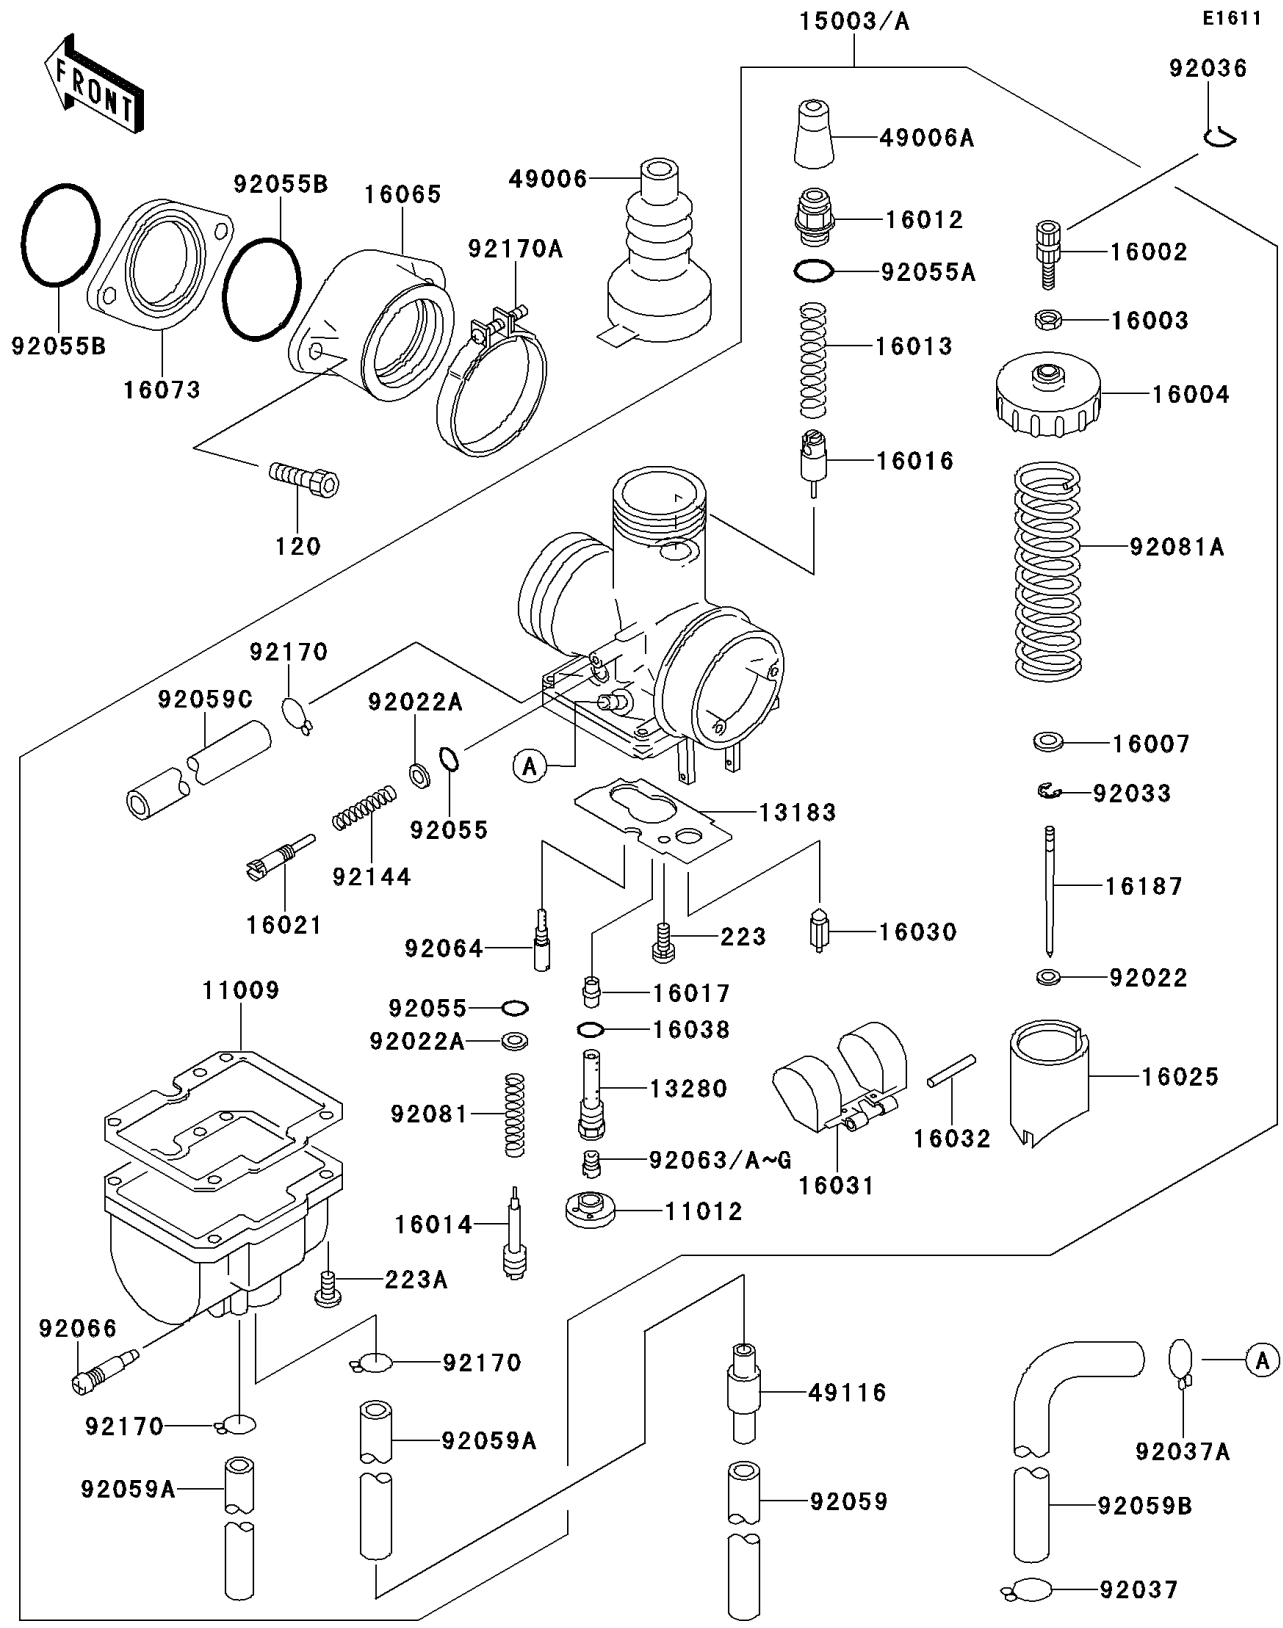

2002 Bayou 220 PARTS DIAGRAM

Carburetor

2002 Bayou 220 PARTS LIST

Carburetor

ITEM NAME	PART NUMBER	QUANTITY
GASKET,FLOAT CHAMBER (Ref # 11009)	11009-1676	1
CAP (Ref # 11012)	11012-1659	1
PLATE (Ref # 13183)	13183-1273	1
HOLDER,NEEDLE JET (Ref # 13280)	13280-1167	1
ADJUSTER-CABLE (Ref # 16002)	16002-011	1
NUT,ADJUST LOCK (Ref # 16003)	16003-006	1
CAP-CHAMBER,MIXING (Ref # 16004)	16004-1055	1
SEAT-SPRING,THROTTLE VALVE (Ref # 16007)	16007-1111	1
CAP-STARTER PLUNGER (Ref # 16012)	16012-1056	1
SPRING,STARTER PLUNGER (Ref # 16013)	16013-003	1
SCREW-PILOT AIR (Ref # 16014)	16014-1027	1
PLUNGER,STARTER (Ref # 16016)	16016-1074	1
JET-NEEDLE,O-6M (Ref # 16017)	16017-1408	1
SCREW-THROTTLE STOP (Ref # 16021)	16021-1126	1
VALVE-THROTTLE,CA3.0 (Ref # 16025)	16025-1150	1
VALVE-FLOAT,#1.5 (Ref # 16030)	16030-1066	1
FLOAT (Ref # 16031)	16031-1055	1
PIN,FLOAT (Ref # 16032)	16032-003	1
GASKET,"O"RING (Ref # 16038)	16038-016	1
HOLDER-CARBURETOR (Ref # 16065)	16065-1157	1
INSULATOR (Ref # 16073)	16073-1053	1
NEEDLE-JET,5GN64 (Ref # 16187)	16187-1115	1
BOOT (Ref # 49006)	49006-1230	1
BOOT,STARTER PLUNGER (Ref # 49006A)	49006-1235	1
VALVE-ASSY (Ref # 49116)	49116-1126	1
WASHER,THROTTLE VALVE (Ref # 92022)	92022-1024	1
WASHER,ADJUST SCREW (Ref # 92022A)	92022-1187	2
RING-SNAP (Ref # 92033)	92033-1290	1
RING-SNAP (Ref # 92036)	92036-018	1