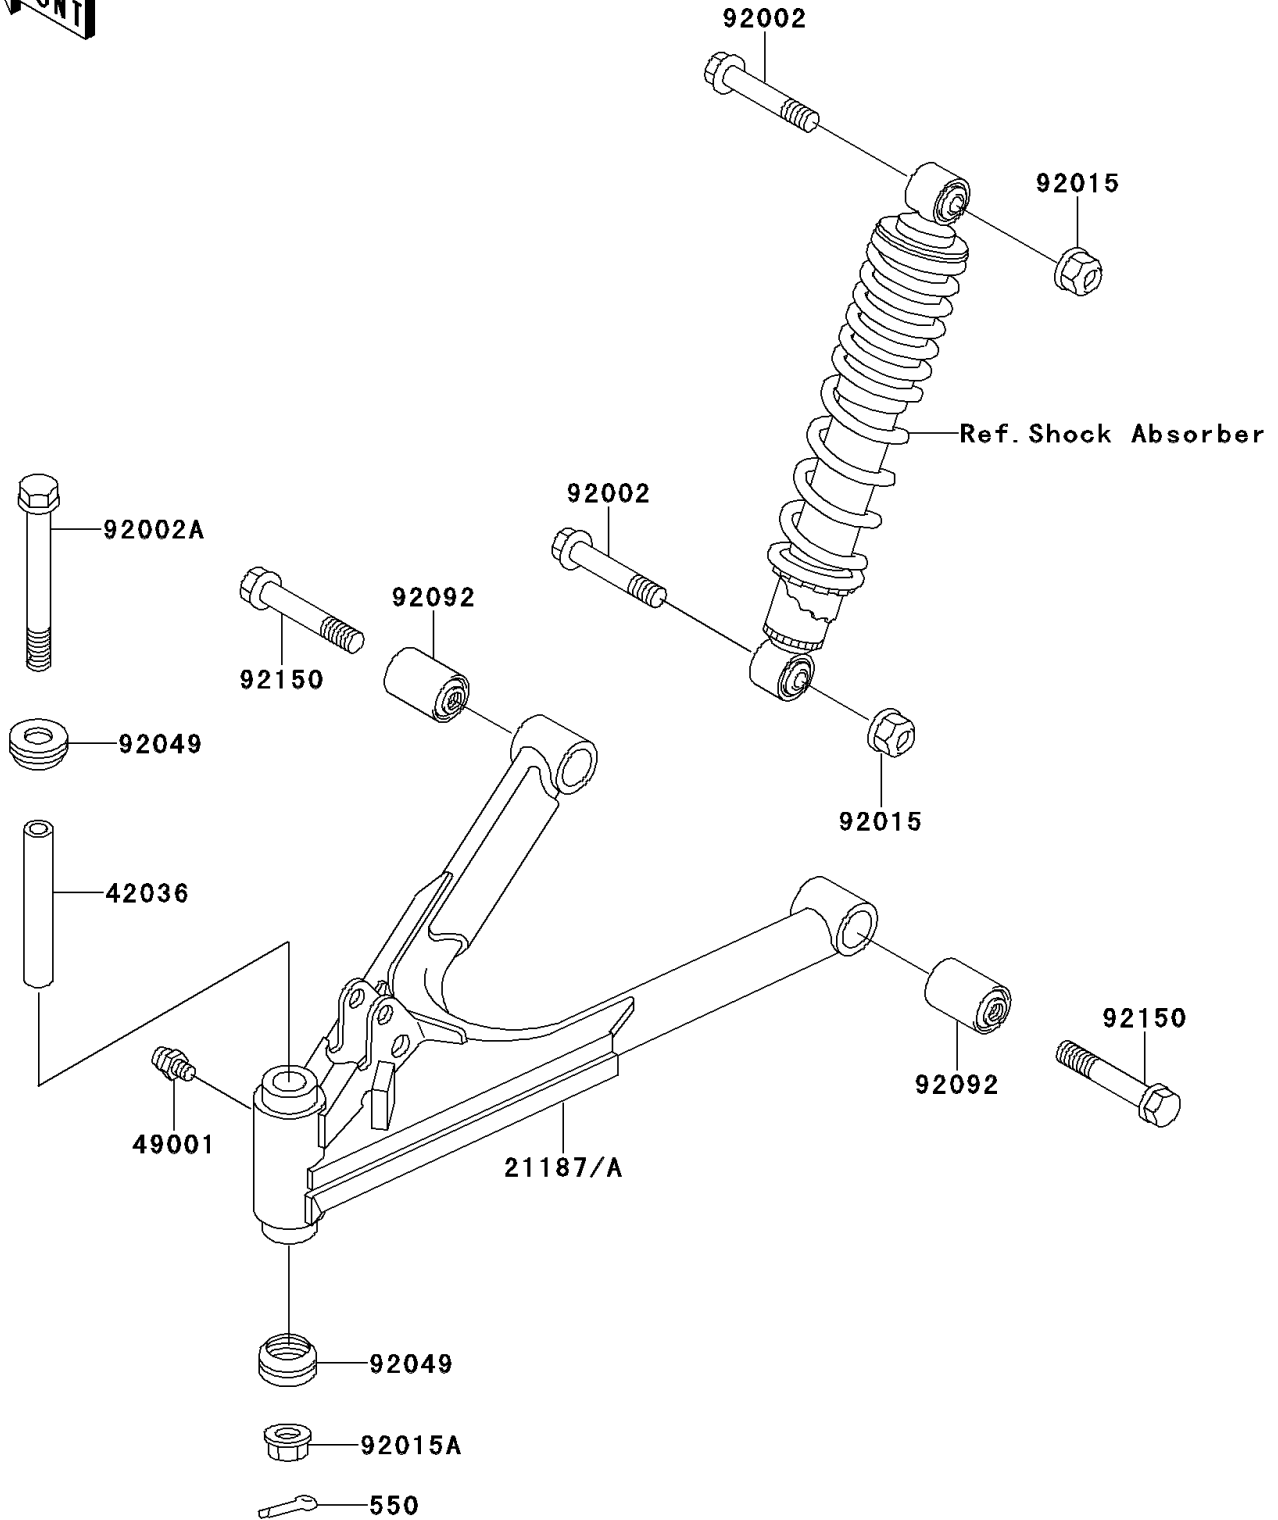

2002 Bayou 220 PARTS DIAGRAM

Front Suspension

F2152

2002 Bayou 220 PARTS LIST

Front Suspension

ITEM NAME	PART NUMBER	QUANTITY
PIN-COTTER,2.0X15 (Ref # 550)	550D2015	2
ARM-ASSY,SUSPENSION,FR,LH (Ref # 21187)	21187-1065	1
ARM-ASSY,SUSPENSION,FR,RH (Ref # 21187A)	21187-1066	1
SLEEVE,KNUCKLE,L=99.6 (Ref # 42036)	42036-1141	2
NIPPLE-GREASE (Ref # 49001)	49001-1051	2
BOLT,FLANGED,10X42 (Ref # 92002)	92002-1545	4
BOLT,FLANGED,10X142 (Ref # 92002A)	92002-1956	2
NUT,LOCK,10MM (Ref # 92015)	92015-1597	4
NUT,LOCK,FLANGED,10MM (Ref # 92015A)	92015-1717	2
SEAL-OIL (Ref # 92049)	92049-1285	4
BUSHING-RUBBER (Ref # 92092)	92092-005	4
BOLT,FLANGED,12X58 (Ref # 92150)	92150-1022	4