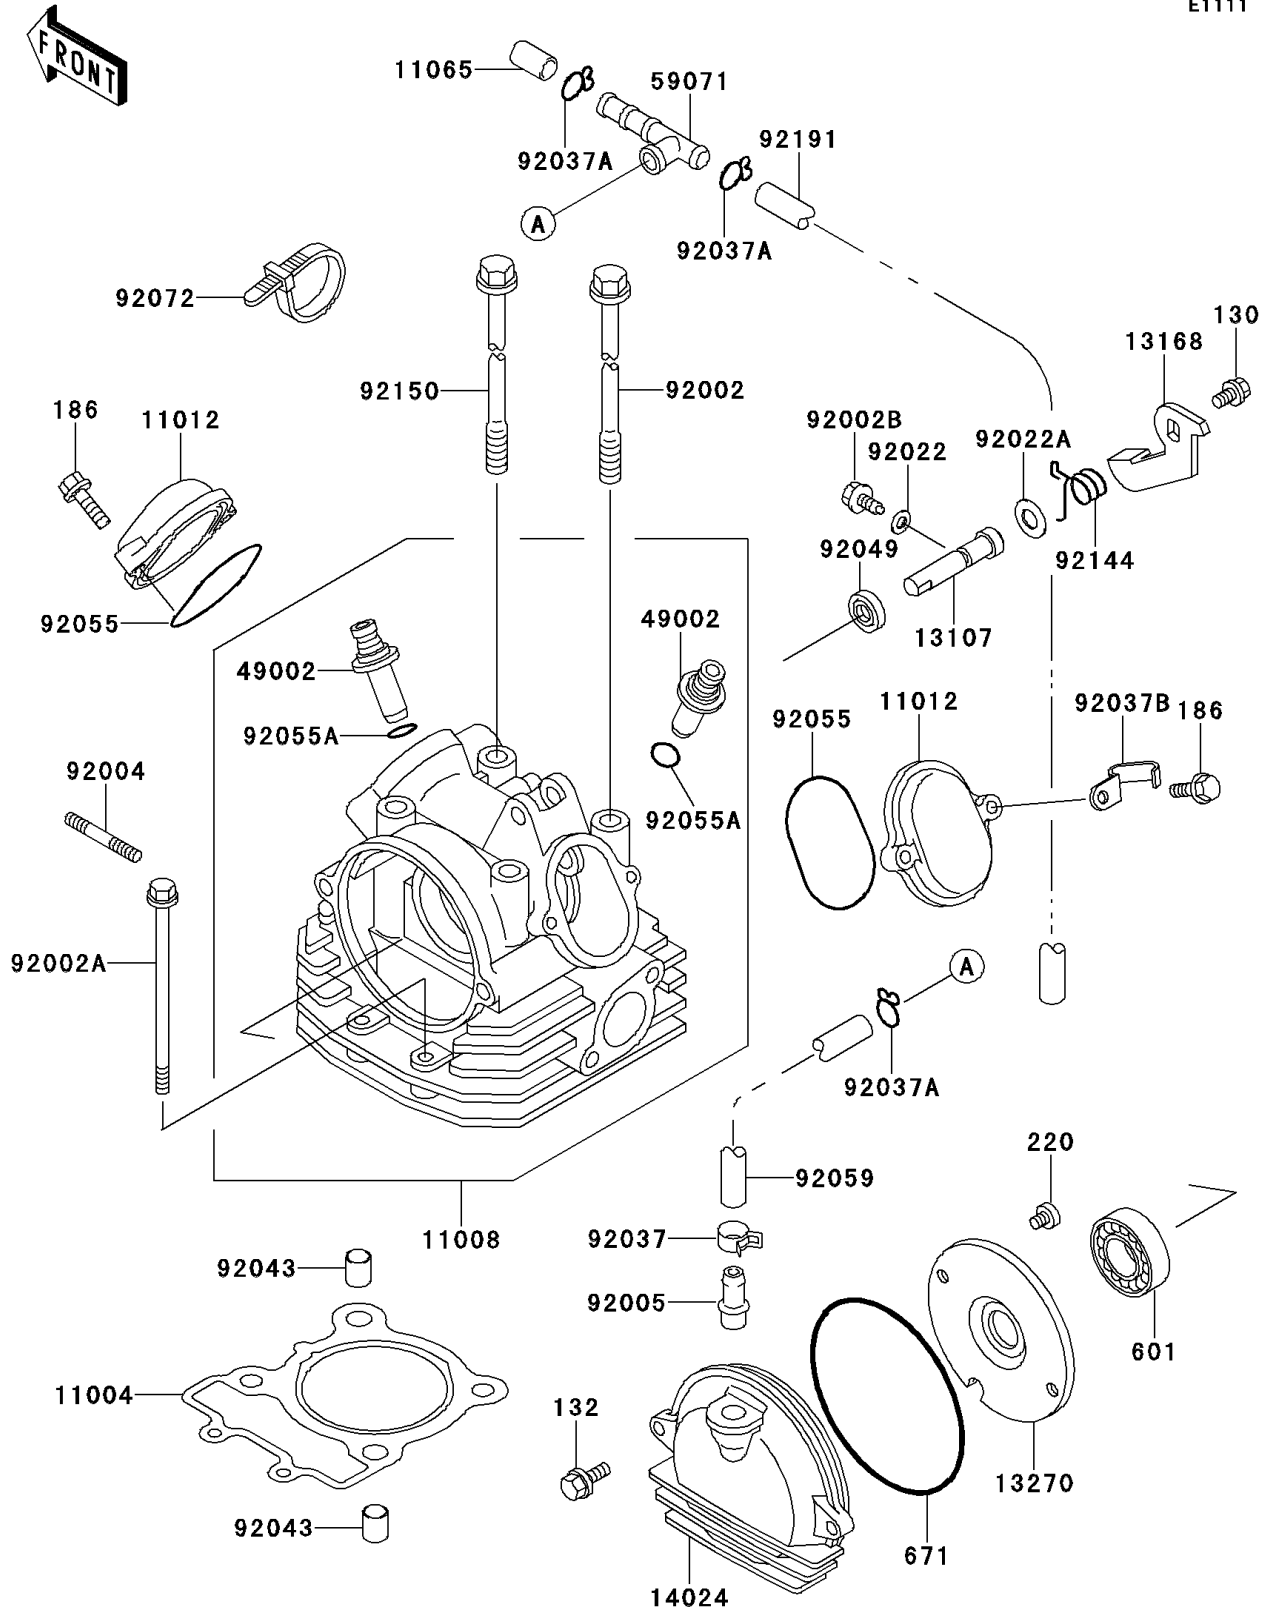

2003 Bayou 250 PARTS DIAGRAM

Cylinder Head

E1111

2003 Bayou 250 PARTS LIST

Cylinder Head

ITEM NAME	PART NUMBER	QUANTITY
BOLT-FLANGED (Ref # 130)	130Y0610	1
BOLT-FLANGED-SMALL (Ref # 132)	132Y0616	2
BOLT-UPSET-WP (Ref # 186)	186G0625	4
SCREW-PAN-CROS,6X8 (Ref # 220)	220B0608	2
BEARING-BALL (Ref # 601)	601A6004ZZ	1
O RING,95MM (Ref # 671)	671B2595	1
GASKET-HEAD (Ref # 11004)	11004-1375	1
HEAD-COMP-CYLINDER (Ref # 11008)	11008-1197	1
CAP,ROCKER ARM (Ref # 11012)	11012-1486	2
CAP (Ref # 11065)	11065-1075	1
SHAFT,DECOMPRESSOR (Ref # 13107)	13107-1209	1
LEVER,DECOMPRESSOR (Ref # 13168)	13168-1353	1
PLATE (Ref # 13270)	13270-1960	1
COVER,CAMSHAFT (Ref # 14024)	14024-1485	1
GUIDE-VALVE (Ref # 49002)	49002-1079	AR
JOINT (Ref # 59071)	59071-1124	1
BOLT,10X228 (Ref # 92002)	92002-1960	3
BOLT,6X113 (Ref # 92002A)	92002-1961	2
BOLT,DECOMPRESSOR (Ref # 92002B)	92002-1962	1
STUD,6X30 (Ref # 92004)	92004-1128	2
FITTING,BREATHER PIPE (Ref # 92005)	92005-1161	1
WASHER,6.1X12X1 (Ref # 92022)	92022-077	1
WASHER,10.2X20X0.5 (Ref # 92022A)	92022-1649	1
CLAMP (Ref # 92037)	92037-1181	1
CLAMP,FUEL TUBE (Ref # 92037A)	92037-1271	3
CLAMP (Ref # 92037B)	92037-1939	1
PIN,10.1X12X14 (Ref # 92043)	92043-4009	2
SEAL-OIL (Ref # 92049)	92049-1542	1
RING-O,53.5X2.6 (Ref # 92055)	92055-112	2

2003 Bayou 250 PARTS LIST

Cylinder Head

ITEM NAME	PART NUMBER	QUANTITY
RING-O,10.3X1.2 (Ref # 92055A)	92055-1177	2
TUBE,9X12X148 (Ref # 92059)	92059-1848	1
BAND,L=149 (Ref # 92072)	92072-031	1
SPRING,DECOMPRESSOR (Ref # 92144)	92144-1154	1
BOLT (Ref # 92150)	92150-1107	1
TUBE (Ref # 92191)	92191-1169	1