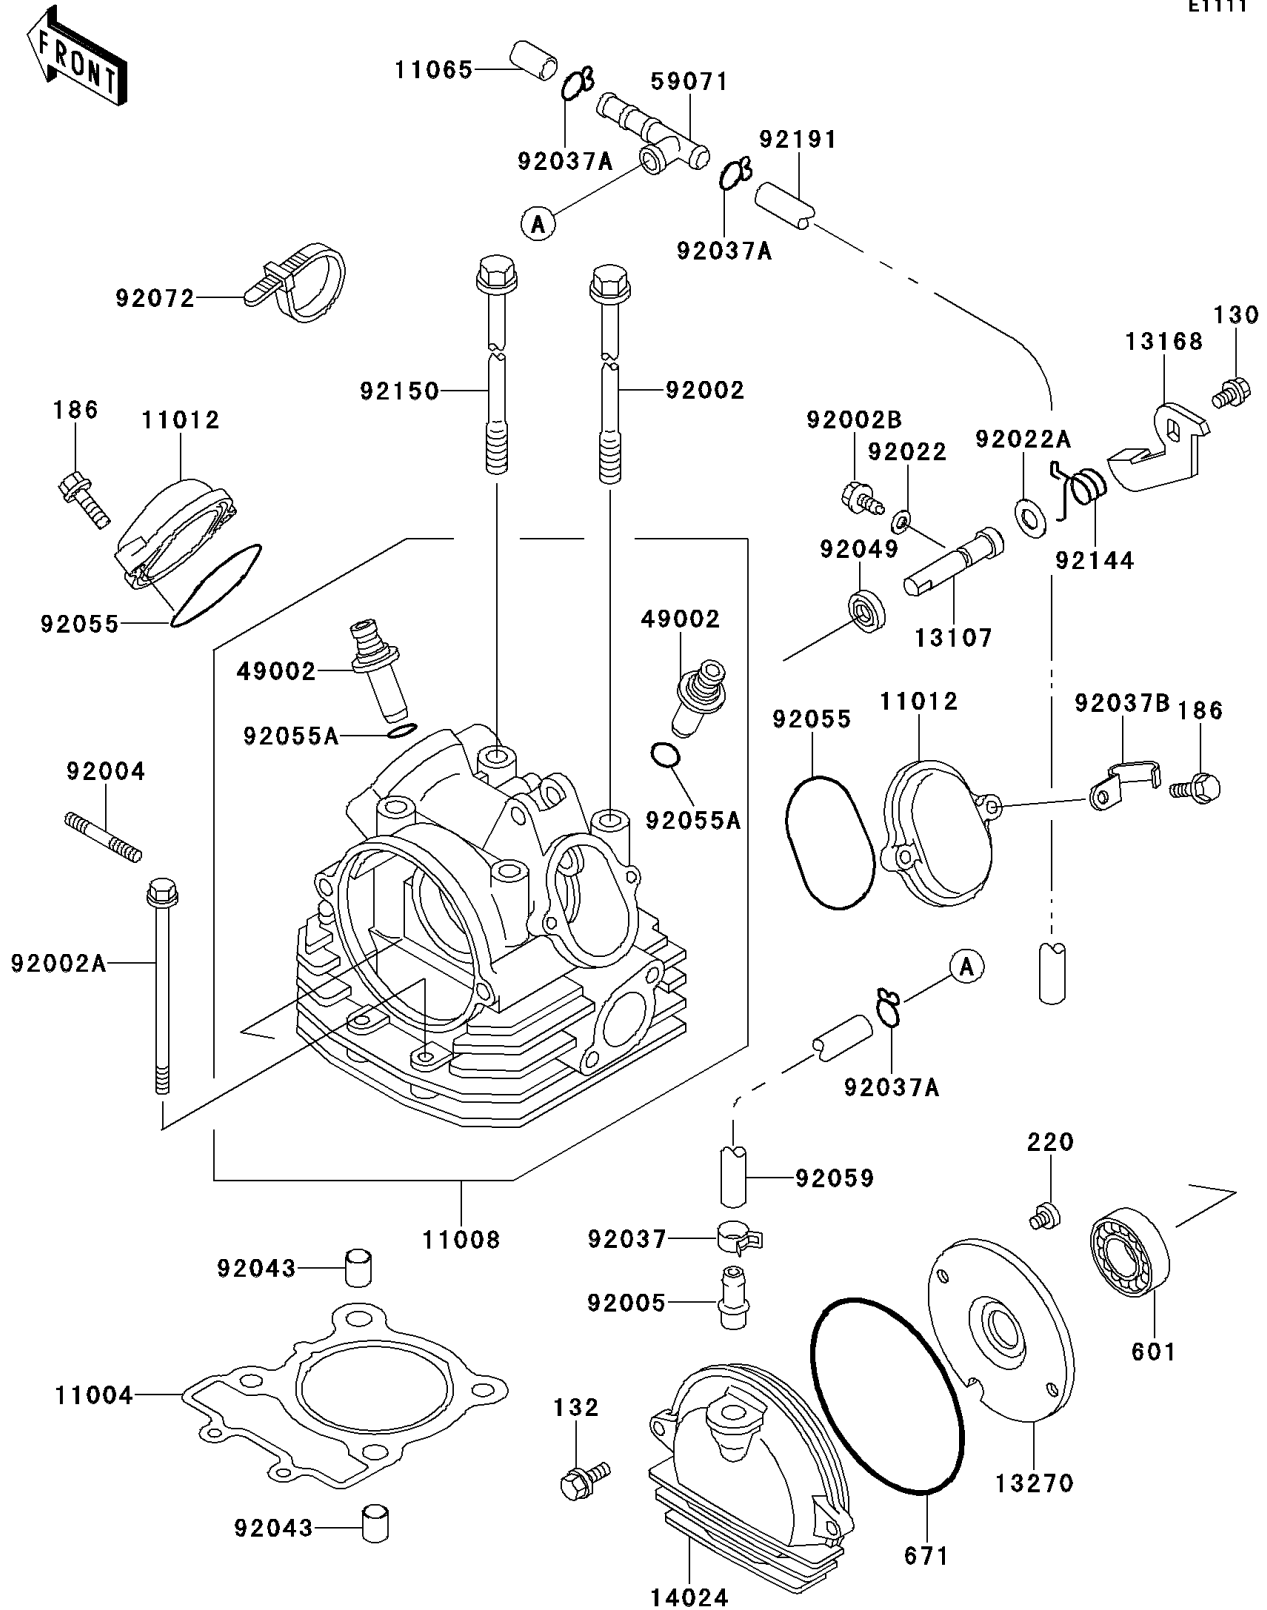

2005 Bayou 250 PARTS DIAGRAM

Cylinder Head

E1111

2005 Bayou 250 PARTS LIST

Cylinder Head

ITEM NAME	PART NUMBER	QUANTITY
BOLT-FLANGED (Ref # 130)	130Y0610	1
BOLT-FLANGED-SMALL (Ref # 132)	132Y0616	2
BOLT-UPSET-WP (Ref # 186)	186G0625	4
SCREW-PAN-CROS,6X8 (Ref # 220)	220B0608	2
BEARING-BALL (Ref # 601)	601A6004ZZ	1
O RING,95MM (Ref # 671)	671B2595	1
GASKET-HEAD (Ref # 11004)	11004-1375	1
HEAD-COMP-CYLINDER (Ref # 11008)	11008-1197	1
CAP,ROCKER ARM (Ref # 11012)	11012-1486	2
CAP (Ref # 11065)	11065-1075	1
SHAFT,DECOMPRESSOR (Ref # 13107)	13107-1209	1
LEVER,DECOMPRESSOR (Ref # 13168)	13168-1353	1
PLATE (Ref # 13270)	13270-1960	1
COVER,CAMSHAFT (Ref # 14024)	14024-1485	1
GUIDE-VALVE (Ref # 49002)	49002-1079	AR
JOINT (Ref # 59071)	59071-1124	1
BOLT,10X228 (Ref # 92002)	92002-1960	3
BOLT,6X113 (Ref # 92002A)	92002-1961	2
BOLT,DECOMPRESSOR (Ref # 92002B)	92002-1962	1
STUD,6X30 (Ref # 92004)	92004-1128	2
FITTING,BREATHER PIPE (Ref # 92005)	92005-1161	1
WASHER,6.1X12X1 (Ref # 92022)	92022-077	1
WASHER,10.2X20X0.5 (Ref # 92022A)	92022-1649	1
CLAMP (Ref # 92037)	92037-1181	1
CLAMP,FUEL TUBE (Ref # 92037A)	92037-1271	3
CLAMP (Ref # 92037B)	92037-1939	1
PIN,10.1X12X14 (Ref # 92043)	92043-4009	2
SEAL-OIL (Ref # 92049)	92049-1542	1
RING-O,53.5X2.6 (Ref # 92055)	92055-112	2

2005 Bayou 250 PARTS LIST

Cylinder Head

ITEM NAME	PART NUMBER	QUANTITY
RING-O,10.3X1.2 (Ref # 92055A)	92055-1177	2
TUBE,9X12X148 (Ref # 92059)	92059-1848	1
BAND,L=149 (Ref # 92072)	92072-031	1
SPRING,DECOMPRESSOR (Ref # 92144)	92144-1154	1
BOLT (Ref # 92150)	92150-1107	1
TUBE (Ref # 92191)	92191-1169	1