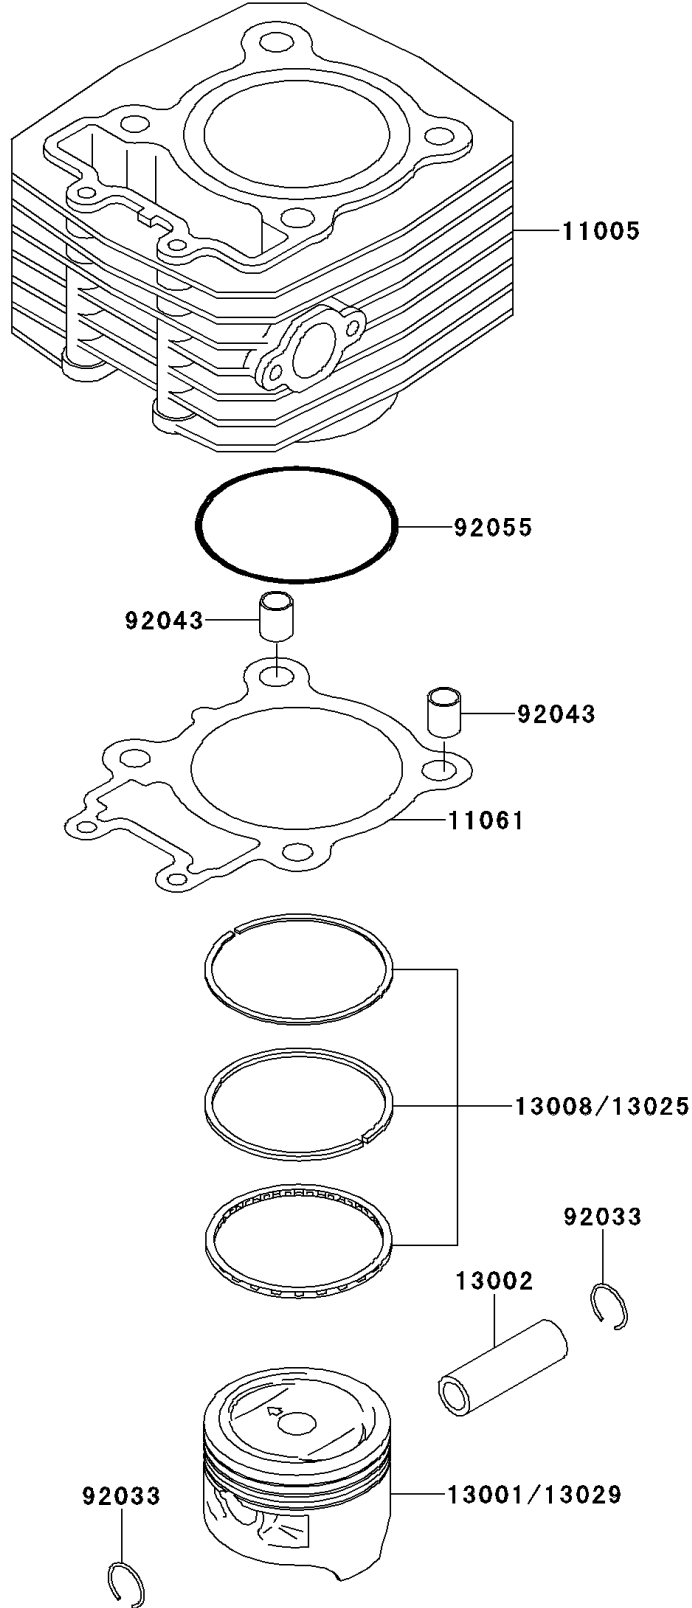

# 2005 Bayou 250 PARTS DIAGRAM

Cylinder/Piston(s)

E1120

## 2005 Bayou 250 PARTS LIST

Cylinder/Piston(s)

ITEM NAME	PART NUMBER	QUANTITY
CYLINDER-ENGINE (Ref # 11005)	11005-1965	1
GASKET,CYLINDER BASE (Ref # 11061)	11061-1104	1
PISTON-ENGINE,STD (Ref # 13001)	13001-1663	1
PIN-PISTON (Ref # 13002)	13002-1004	1
RING-SET-PISTON,STD (Ref # 13008)	13008-1209	1
RING-SET-PISTON L,O/S 0.50 (Ref # 13025)	13025-0003	1
PISTON-ENGINE L,O/S 0.50 (Ref # 13029)	13029-0003	1
RING-SNAP,PISTON PIN (Ref # 92033)	92033-1161	2
PIN,10.1X12X14 (Ref # 92043)	92043-4009	2
RING-O,70.2X74.0X1.90 (Ref # 92055)	92055-1672	1