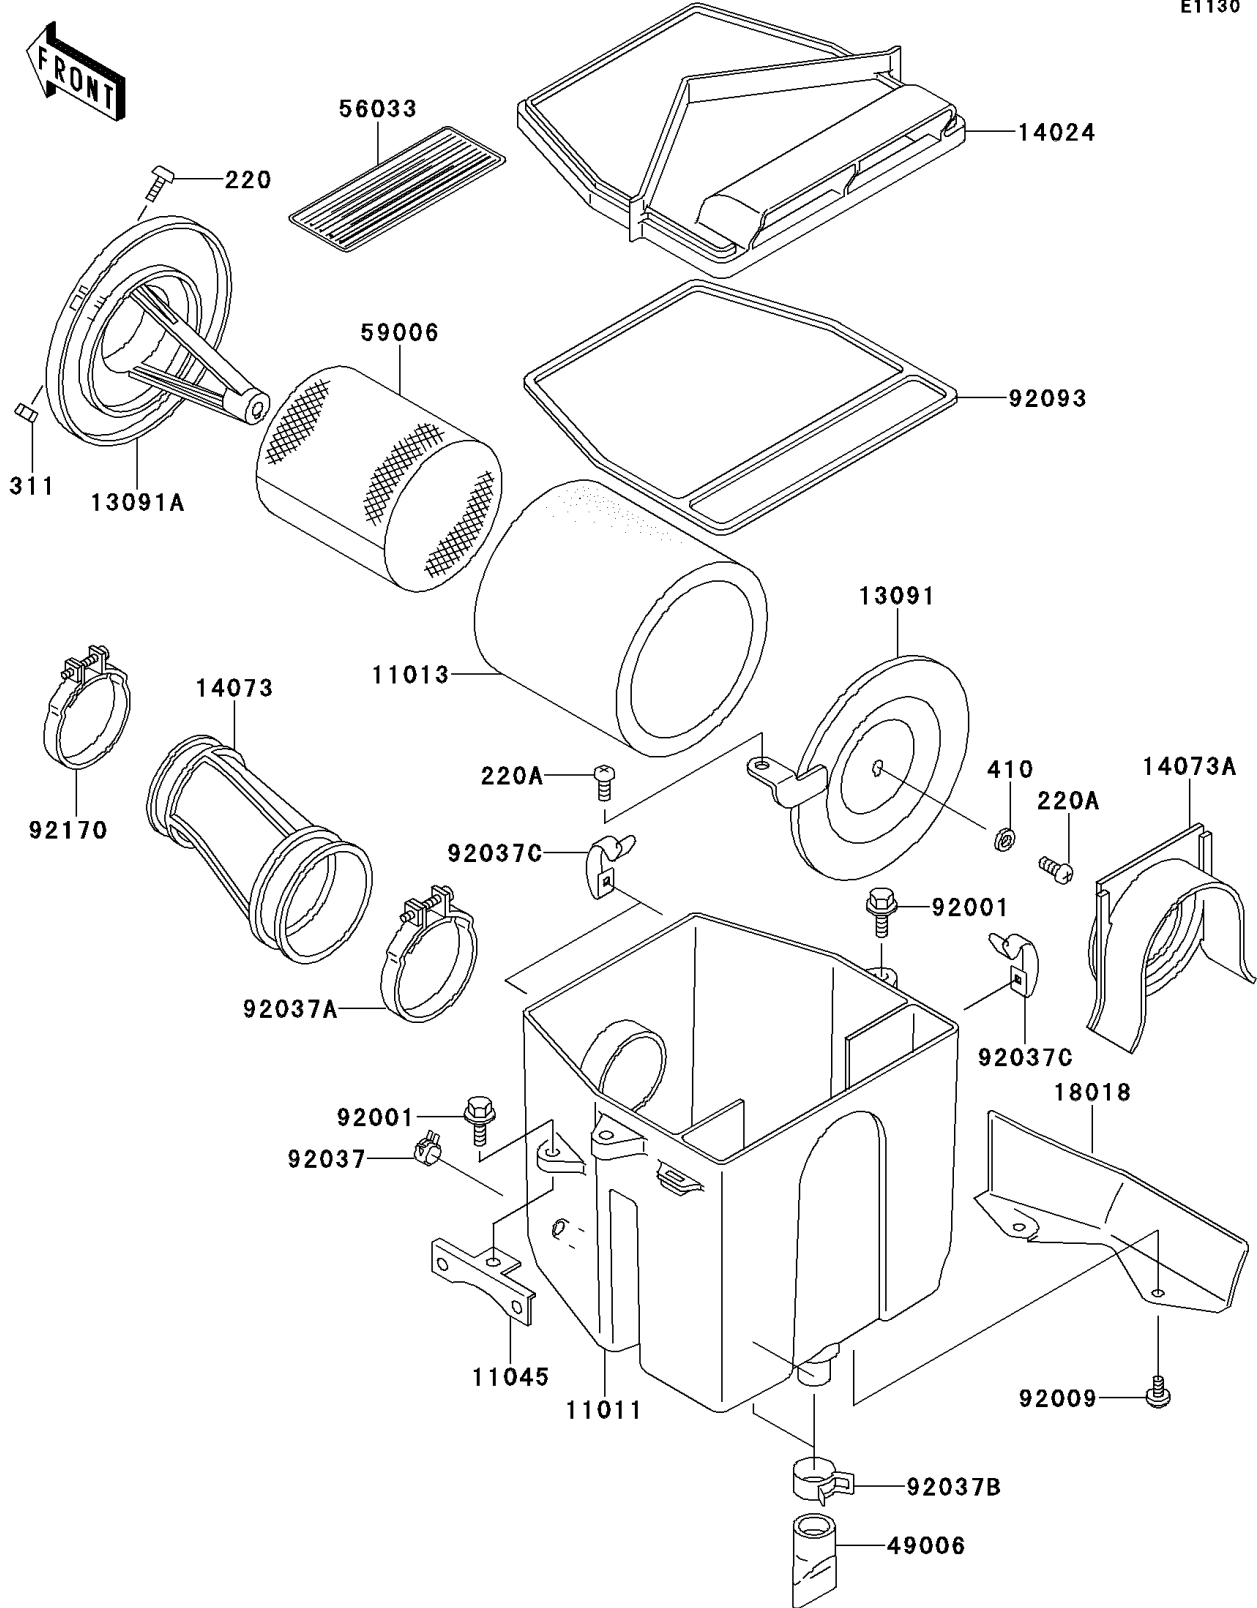

2004 Bayou 250 PARTS DIAGRAM

Air Cleaner

E1130

2004 Bayou 250 PARTS LIST

Air Cleaner

| ITEM NAME | PART NUMBER | QUANTITY |
|--|-------------|----------|
| SCREW-PAN-CROS (Ref # 220) | 220B0516 | 1 |
| SCREW-PAN-CROS,6X14 (Ref # 220A) | 220B0614 | 2 |
| NUT-HEX (Ref # 311) | 311B0500 | 1 |
| WASHER-PLAIN-SMALL,6MM (Ref # 410) | 410B0600 | 1 |
| CASE-AIR FILTER (Ref # 11011) | 11011-1521 | 1 |
| ELEMENT-AIR FILTER (Ref # 11013) | 11013-1275 | 1 |
| BRACKET,REGULATOR (Ref # 11045) | 11045-1786 | 1 |
| HOLDER,ELEMENT (Ref # 13091) | 13091-1488 | 1 |
| HOLDER,ELEMENT (Ref # 13091A) | 13091-1510 | 1 |
| COVER,AIR FILTER (Ref # 14024) | 14024-1489 | 1 |
| DUCT,CARBURETOR (Ref # 14073) | 14073-1312 | 1 |
| DUCT,AIR FILTER (Ref # 14073A) | 14073-1313 | 1 |
| PLATE-HEAT GUARD (Ref # 18018) | 18018-1077 | 1 |
| BOOT (Ref # 49006) | 49006-1199 | 2 |
| LABEL-MANUAL,MAINTENANCE (Ref # 56033) | 56033-1079 | 1 |
| ARRESTER-FLAME (Ref # 59006) | 59006-1052 | 1 |
| BOLT,6X20 (Ref # 92001) | 92001-1460 | 3 |
| SCREW,TAPPING,5X10 (Ref # 92009) | 92009-1332 | 2 |
| CLAMP (Ref # 92037) | 92037-1181 | 1 |
| CLAMP,57MM,BLACK (Ref # 92037A) | 92037-1452 | 1 |
| CLAMP (Ref # 92037B) | 92037-1460 | 2 |
| CLAMP,AIR FILTER (Ref # 92037C) | 92037-1783 | 4 |
| SEAL,AIR FILTER (Ref # 92093) | 92093-1241 | 1 |
| CLAMP (Ref # 92170) | 92170-1006 | 1 |