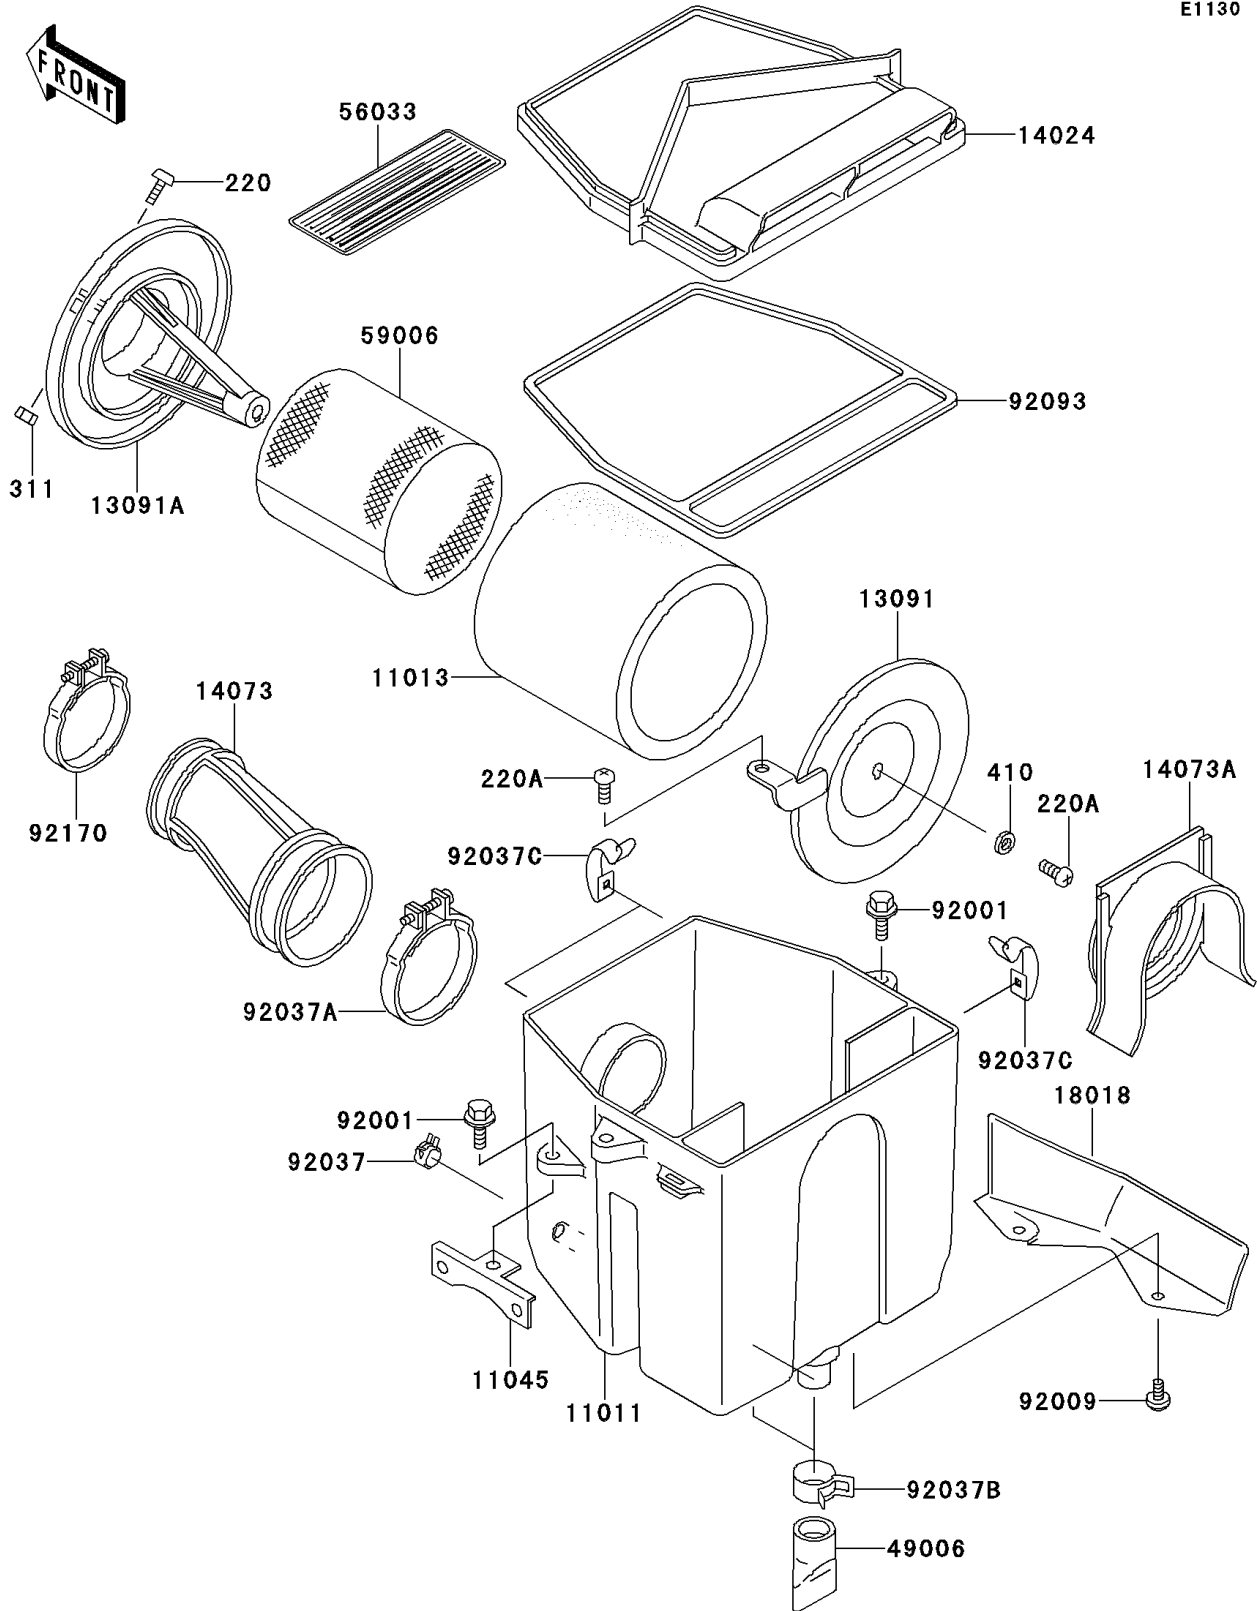

2004 Bayou 250 PARTS DIAGRAM

Air Cleaner

E1130

2004 Bayou 250 PARTS LIST

Air Cleaner

ITEM NAME	PART NUMBER	QUANTITY
SCREW-PAN-CROS (Ref # 220)	220B0516	1
SCREW-PAN-CROS,6X14 (Ref # 220A)	220B0614	2
NUT-HEX (Ref # 311)	311B0500	1
WASHER-PLAIN-SMALL,6MM (Ref # 410)	410B0600	1
CASE-AIR FILTER (Ref # 11011)	11011-1521	1
ELEMENT-AIR FILTER (Ref # 11013)	11013-1275	1
BRACKET,REGULATOR (Ref # 11045)	11045-1786	1
HOLDER,ELEMENT (Ref # 13091)	13091-1488	1
HOLDER,ELEMENT (Ref # 13091A)	13091-1510	1
COVER,AIR FILTER (Ref # 14024)	14024-1489	1
DUCT,CARBURETOR (Ref # 14073)	14073-1312	1
DUCT,AIR FILTER (Ref # 14073A)	14073-1313	1
PLATE-HEAT GUARD (Ref # 18018)	18018-1077	1
BOOT (Ref # 49006)	49006-1199	2
LABEL-MANUAL,MAINTENANCE (Ref # 56033)	56033-1079	1
ARRESTER-FLAME (Ref # 59006)	59006-1052	1
BOLT,6X20 (Ref # 92001)	92001-1460	3
SCREW,TAPPING,5X10 (Ref # 92009)	92009-1332	2
CLAMP (Ref # 92037)	92037-1181	1
CLAMP,57MM,BLACK (Ref # 92037A)	92037-1452	1
CLAMP (Ref # 92037B)	92037-1460	2
CLAMP,AIR FILTER (Ref # 92037C)	92037-1783	4
SEAL,AIR FILTER (Ref # 92093)	92093-1241	1
CLAMP (Ref # 92170)	92170-1006	1