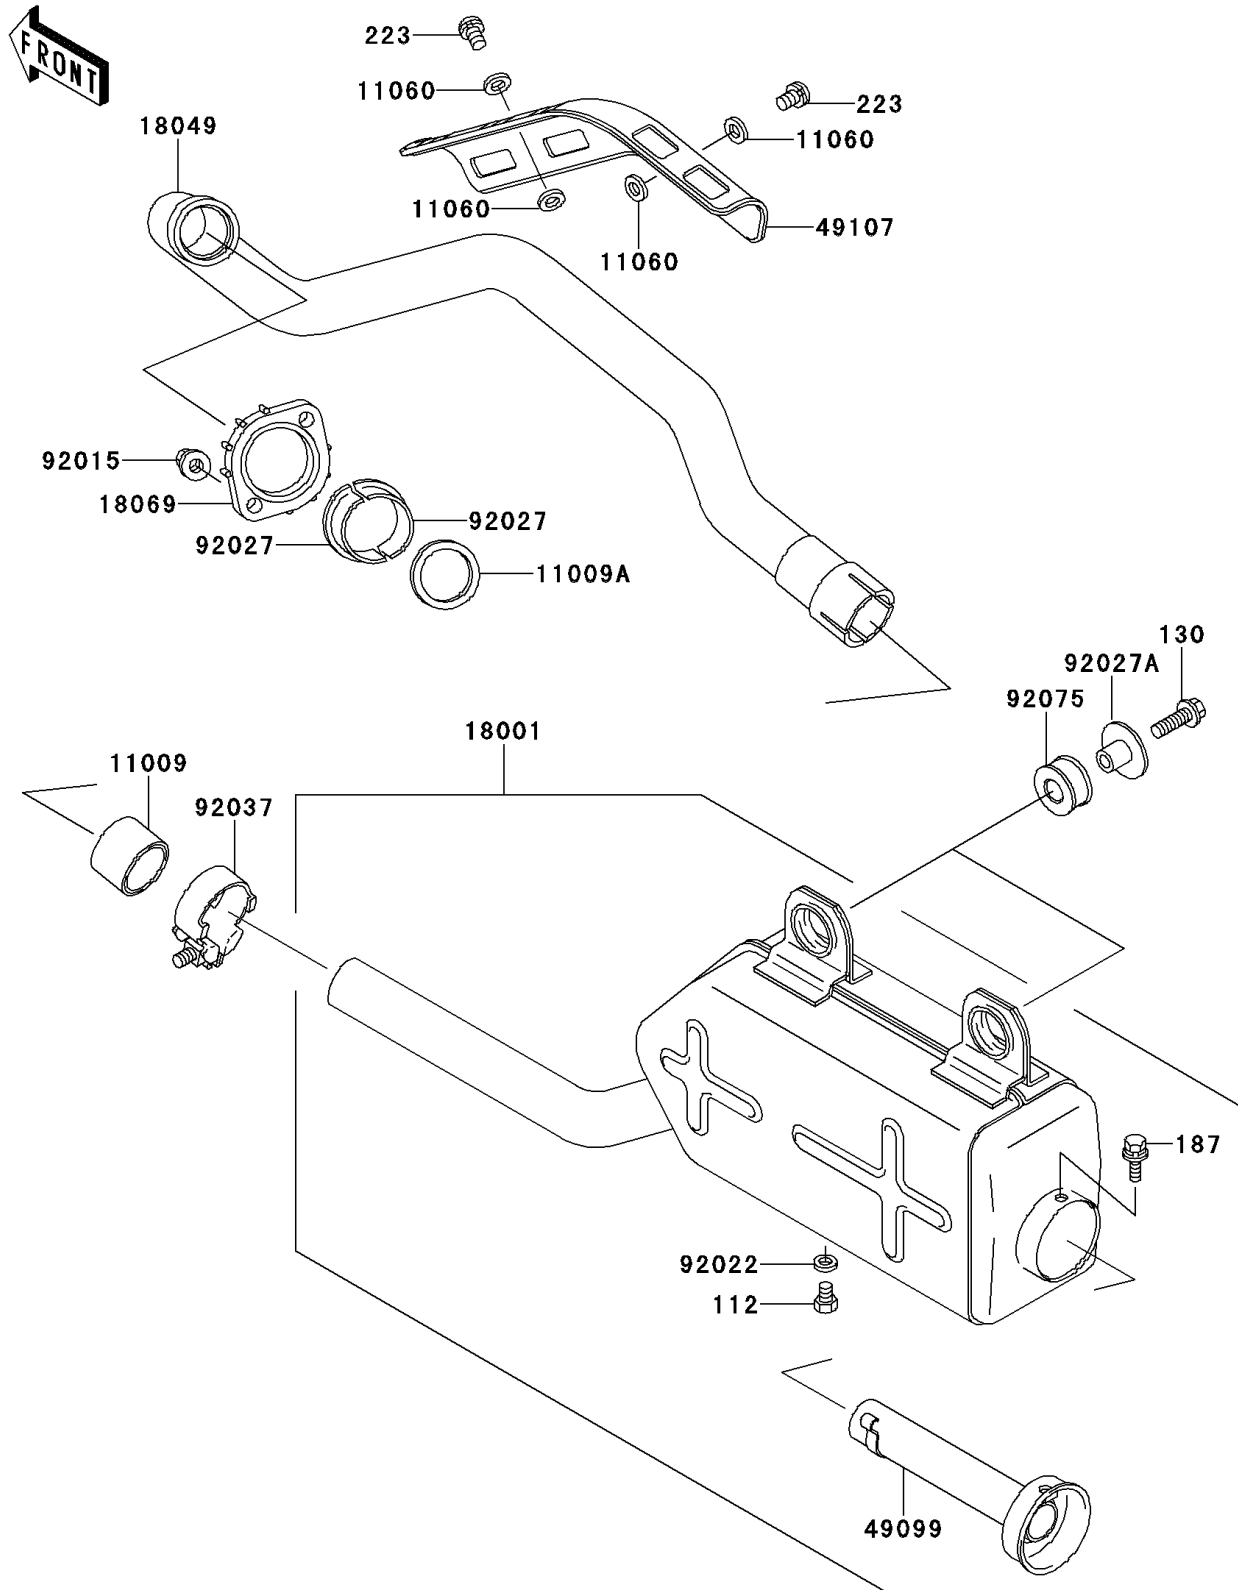

# 2003 Bayou 250 PARTS DIAGRAM

Muffler(s)

E1140

## 2003 Bayou 250 PARTS LIST

### Muffler(s)

ITEM NAME	PART NUMBER	QUANTITY
BOLT-UPSET (Ref # 112)	112B0608	1
BOLT-FLANGED,8X30 (Ref # 130)	130J0830	2
BOLT-UPSET-WSP (Ref # 187)	187B0612	1
SCREW-PAN-WS-CROS (Ref # 223)	223C0610	2
GASKET,EXHAUST PIPE CONNECTING (Ref # 11009)	11009-1718	1
GASKET,EXHAUST PIPE HOLDER (Ref # 11009A)	11009-1866	1
GASKET,6.2X11.5X1.5 (Ref # 11060)	11060-1109	4
MUFFLER (Ref # 18001)	18001-1667	1
PIPE-EXHAUST (Ref # 18049)	18049-1415	1
HOLDER-EXHAUST PIPE (Ref # 18069)	18069-1078	1
BAFFLE-PIPE MUFFLER (Ref # 49099)	49099-1249	1
COVER-EXHAUST PIPE (Ref # 49107)	49107-1074	1
NUT,6MM (Ref # 92015)	92015-1365	2
WASHER,6.2X11X1 (Ref # 92022)	92022-304	1
COLLAR,L=14.5 (Ref # 92027)	92027-1142	2
COLLAR,MUFFLER (Ref # 92027A)	92027-1981	2
CLAMP (Ref # 92037)	92037-1956	1
DAMPER,MUFFLER (Ref # 92075)	92075-1809	2