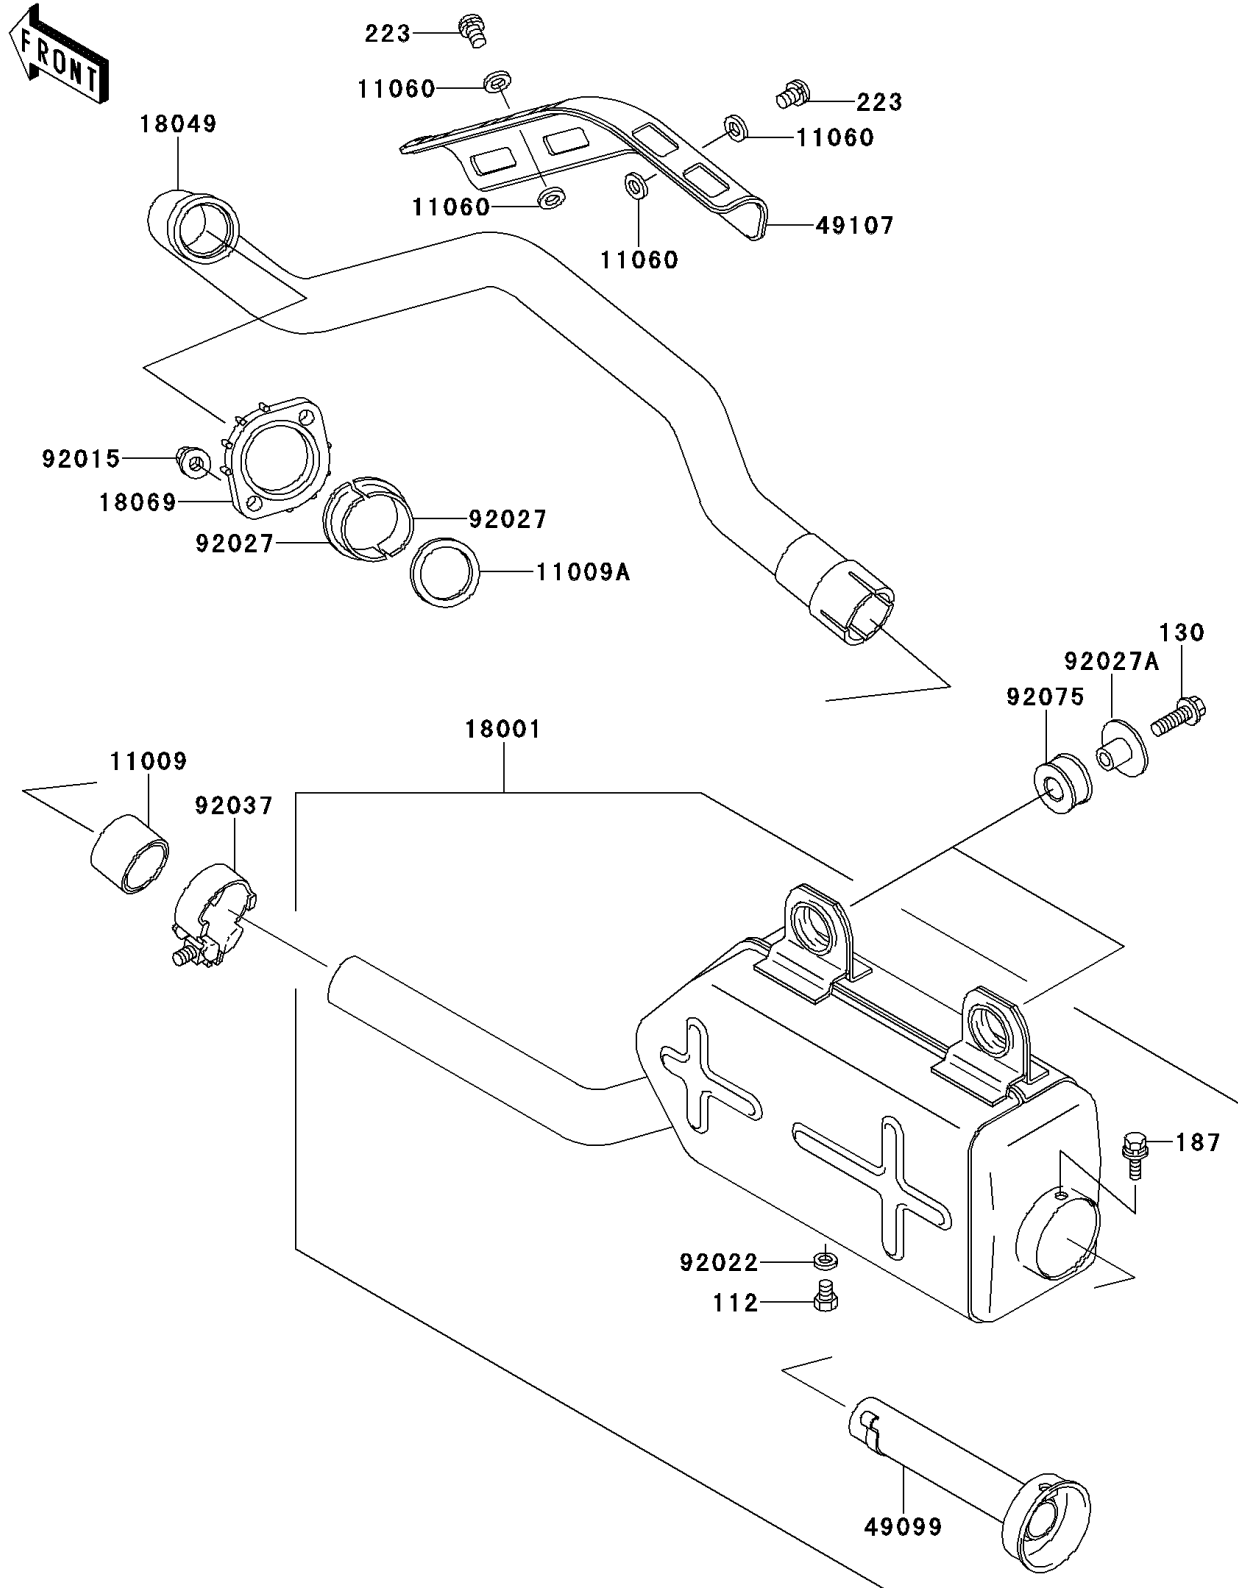

2005 Bayou 250 PARTS DIAGRAM

Muffler(s)

E1140

2005 Bayou 250 PARTS LIST

Muffler(s)

ITEM NAME	PART NUMBER	QUANTITY
BOLT-UPSET (Ref # 112)	112B0608	1
BOLT-FLANGED,8X30 (Ref # 130)	130J0830	2
BOLT-UPSET-WSP (Ref # 187)	187B0612	1
SCREW-PAN-WS-CROS (Ref # 223)	223C0610	2
GASKET,EXHAUST PIPE CONNECTING (Ref # 11009)	11009-1718	1
GASKET,EXHAUST PIPE HOLDER (Ref # 11009A)	11009-1866	1
GASKET,6.2X11.5X1.5 (Ref # 11060)	11060-1109	4
MUFFLER (Ref # 18001)	18001-1667	1
PIPE-EXHAUST (Ref # 18049)	18049-1415	1
HOLDER-EXHAUST PIPE (Ref # 18069)	18069-1078	1
BAFFLE-PIPE MUFFLER (Ref # 49099)	49099-1249	1
COVER-EXHAUST PIPE (Ref # 49107)	49107-1074	1
NUT,6MM (Ref # 92015)	92015-1365	2
WASHER,6.2X11X1 (Ref # 92022)	92022-304	1
COLLAR,L=14.5 (Ref # 92027)	92027-1142	2
COLLAR,MUFFLER (Ref # 92027A)	92027-1981	2
CLAMP (Ref # 92037)	92037-1956	1
DAMPER,MUFFLER (Ref # 92075)	92075-1809	2