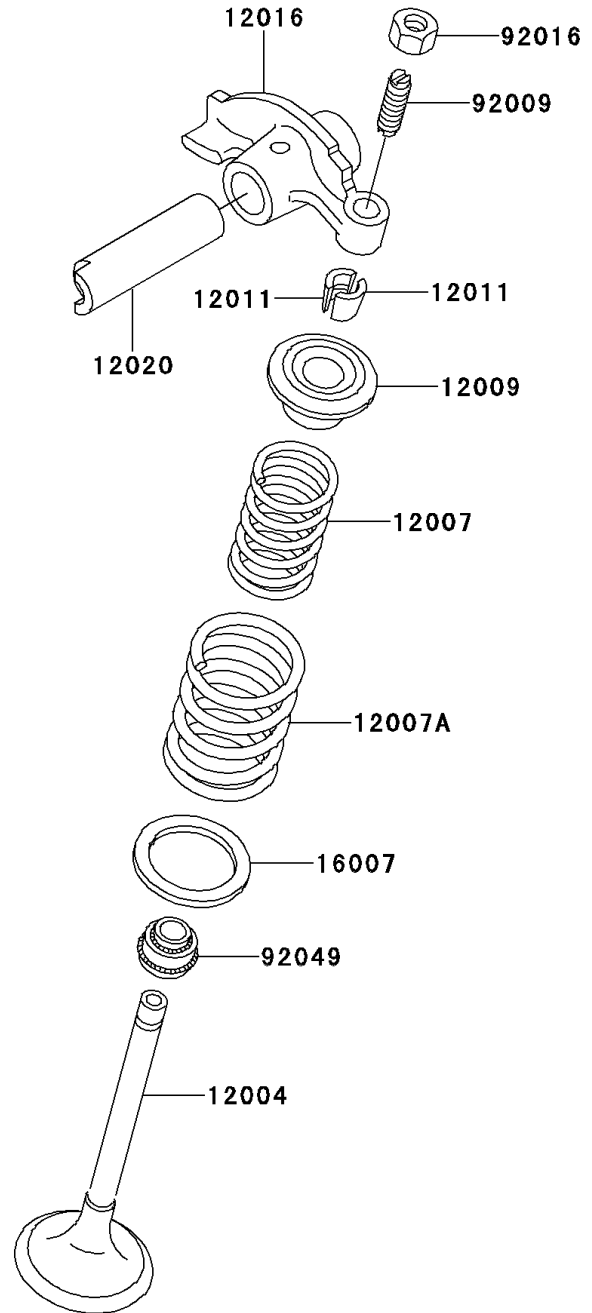

2004 Bayou 250 PARTS DIAGRAM

Valve(s)

E1210

2004 Bayou 250 PARTS LIST

Valve(s)

ITEM NAME	PART NUMBER	QUANTITY
VALVE-INTAKE (Ref # 12004)	12004-1082	1
VALVE-EXHAUST (Ref # 12005)	12005-1093	1
SPRING-ENGINE VALVE,INNER (Ref # 12007)	12007-1001	2
SPRING-ENGINE VALVE,OUTER (Ref # 12007A)	12007-1002	2
RETAINER-VALVE SPRING (Ref # 12009)	12009-1001	2
COLLET (Ref # 12011)	12011-1003	4
ARM-ROCKER (Ref # 12016)	12016-1099	2
SHAFT-ROCKER (Ref # 12020)	12020-1053	2
SEAT-SPRING (Ref # 16007)	16007-1106	2
SCREW,6MM (Ref # 92009)	92009-1032	2
NUT,6MM (Ref # 92016)	92016-061	2
SEAL-OIL,RVC2-5.5X8.5X8.3 (Ref # 92049)	92049-1062	2