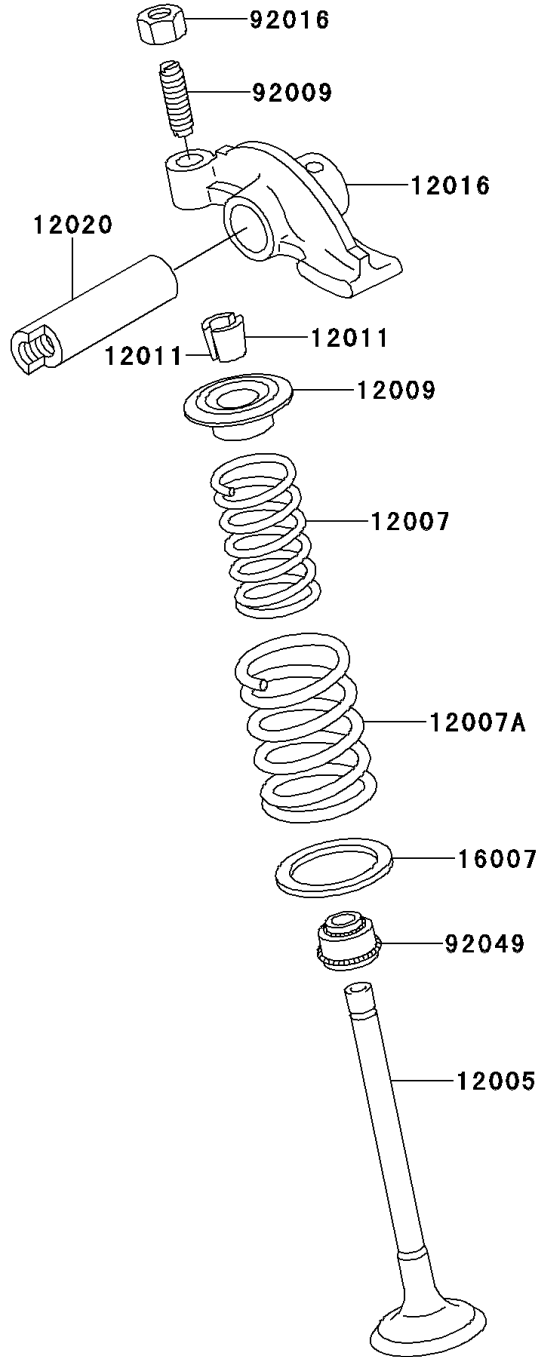

2004 Bayou 250 PARTS DIAGRAM

Valve(s)

E1210

2004 Bayou 250 PARTS LIST

Valve(s)

ITEM NAME	PART NUMBER	QUANTITY
VALVE-INTAKE (Ref # 12004)	12004-1082	1
VALVE-EXHAUST (Ref # 12005)	12005-1093	1
SPRING-ENGINE VALVE,INNER (Ref # 12007)	12007-1001	2
SPRING-ENGINE VALVE,OUTER (Ref # 12007A)	12007-1002	2
RETAINER-VALVE SPRING (Ref # 12009)	12009-1001	2
COLLET (Ref # 12011)	12011-1003	4
ARM-ROCKER (Ref # 12016)	12016-1099	2
SHAFT-ROCKER (Ref # 12020)	12020-1053	2
SEAT-SPRING (Ref # 16007)	16007-1106	2
SCREW,6MM (Ref # 92009)	92009-1032	2
NUT,6MM (Ref # 92016)	92016-061	2
SEAL-OIL,RVC2-5.5X8.5X8.3 (Ref # 92049)	92049-1062	2