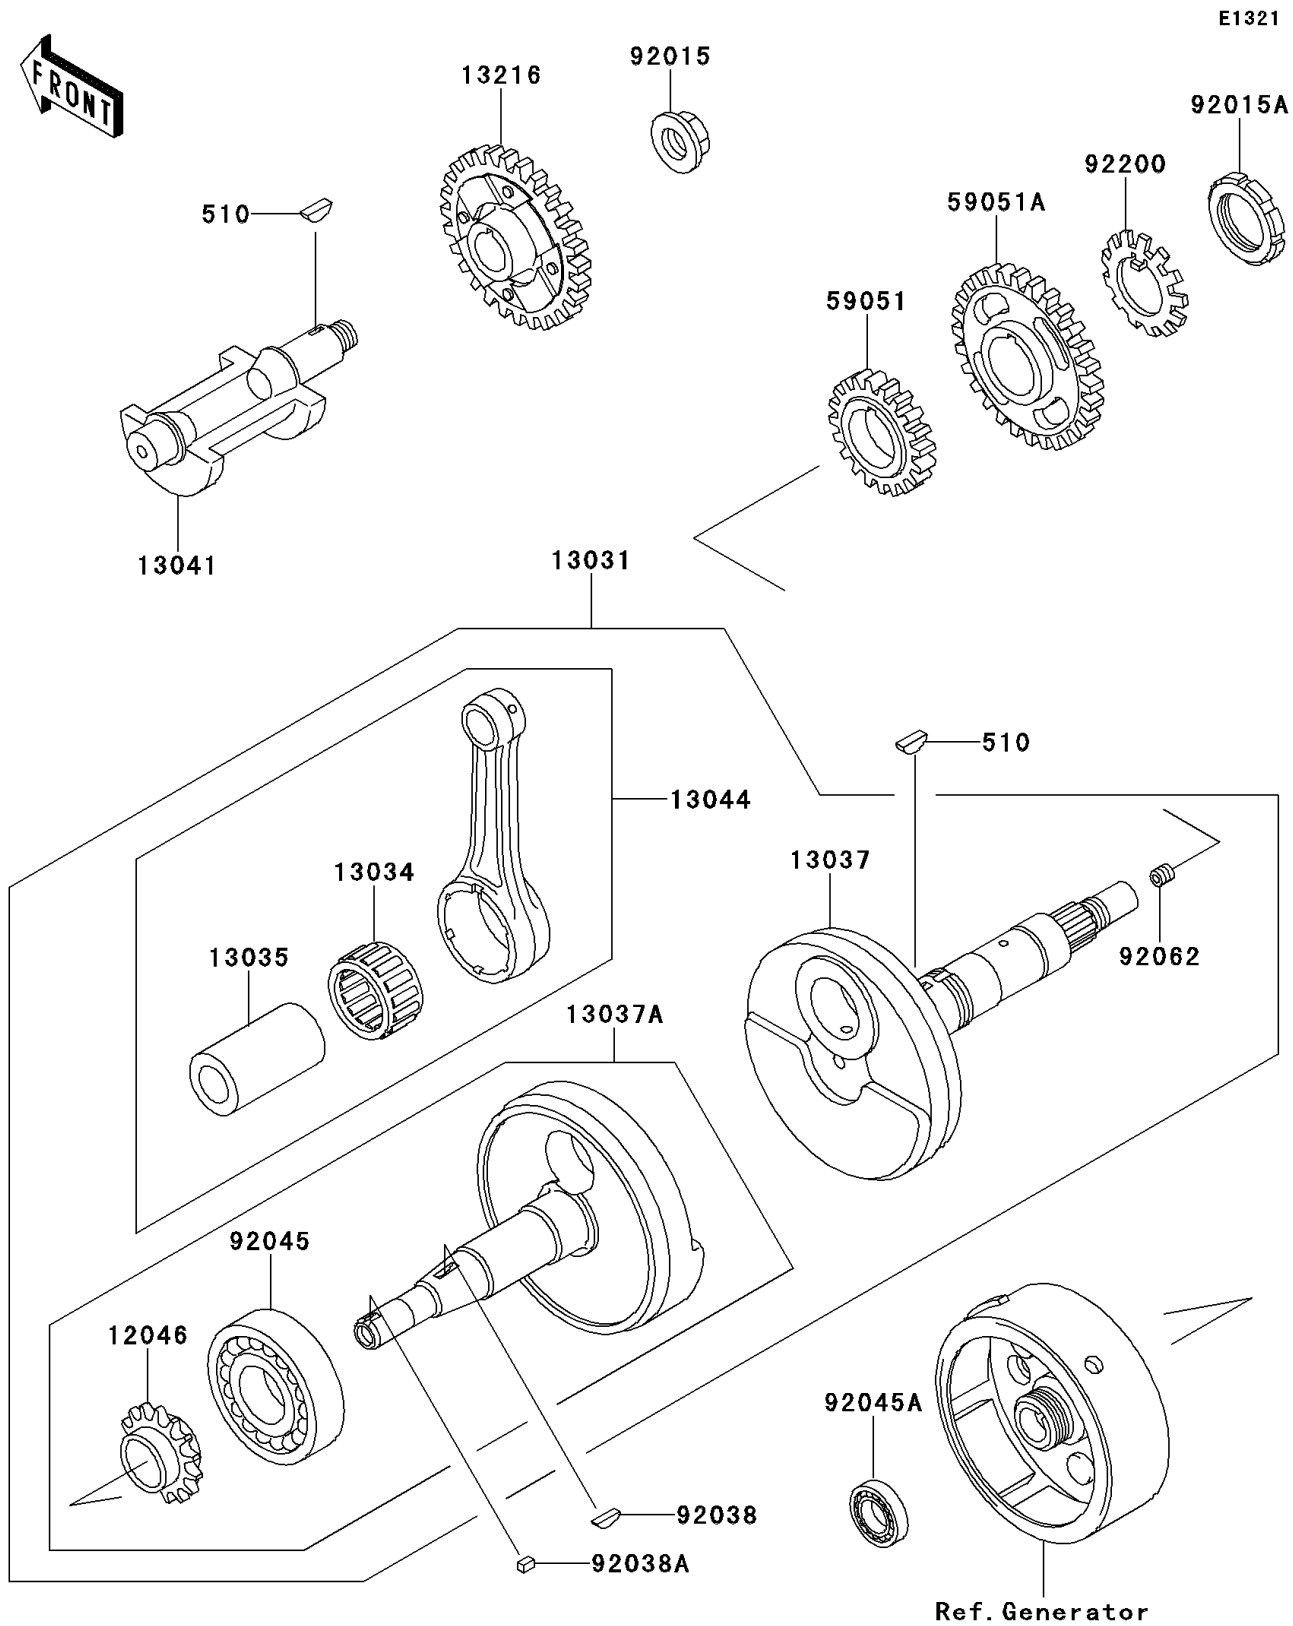

# 2004 Bayou 250 PARTS DIAGRAM

Crankshaft

## 2004 Bayou 250 PARTS LIST

### Crankshaft

ITEM NAME	PART NUMBER	QUANTITY
KEY-WOODRUFF (Ref # 510)	510A5100	2
SPROCKET,CAM CHAIN,19T (Ref # 12046)	12046-1152	1
CRANKSHAFT-COMP (Ref # 13031)	13031-1373	1
BEARING-BIG END (Ref # 13034)	13034-1098	1
PIN-CRANK (Ref # 13035)	13035-1063	1
CRANKSHAFT,RH (Ref # 13037)	13037-1478	1
CRANKSHAFT,LH (Ref # 13037A)	13037-5085	1
BALANCER (Ref # 13041)	13041-1127	1
SET-CONNECTING ROD (Ref # 13044)	13044-5086	1
GEAR-COMP,BALANCER (Ref # 13216)	13216-1184	1
GEAR,OIL PUMP,30T (Ref # 59051)	59051-1187	1
GEAR-SPUR,39T (Ref # 59051A)	59051-1188	1
NUT,16MM (Ref # 92015)	92015-1465	1
NUT,PUMP GEAR,30MM (Ref # 92015A)	92015-1511	1
KEY,WOODRUFF (Ref # 92038)	92038-001	1
KEY,SUNK (Ref # 92038A)	92038-1051	1
BEARING-BALL (Ref # 92045)	92045-1172	1
BEARING-BALL,6903C3 (Ref # 92045A)	92045-1266	1
NOZZLE,8X8,SILVER (Ref # 92062)	92062-1082	1
WASHER,PUMP GEAR (Ref # 92200)	92200-1203	1