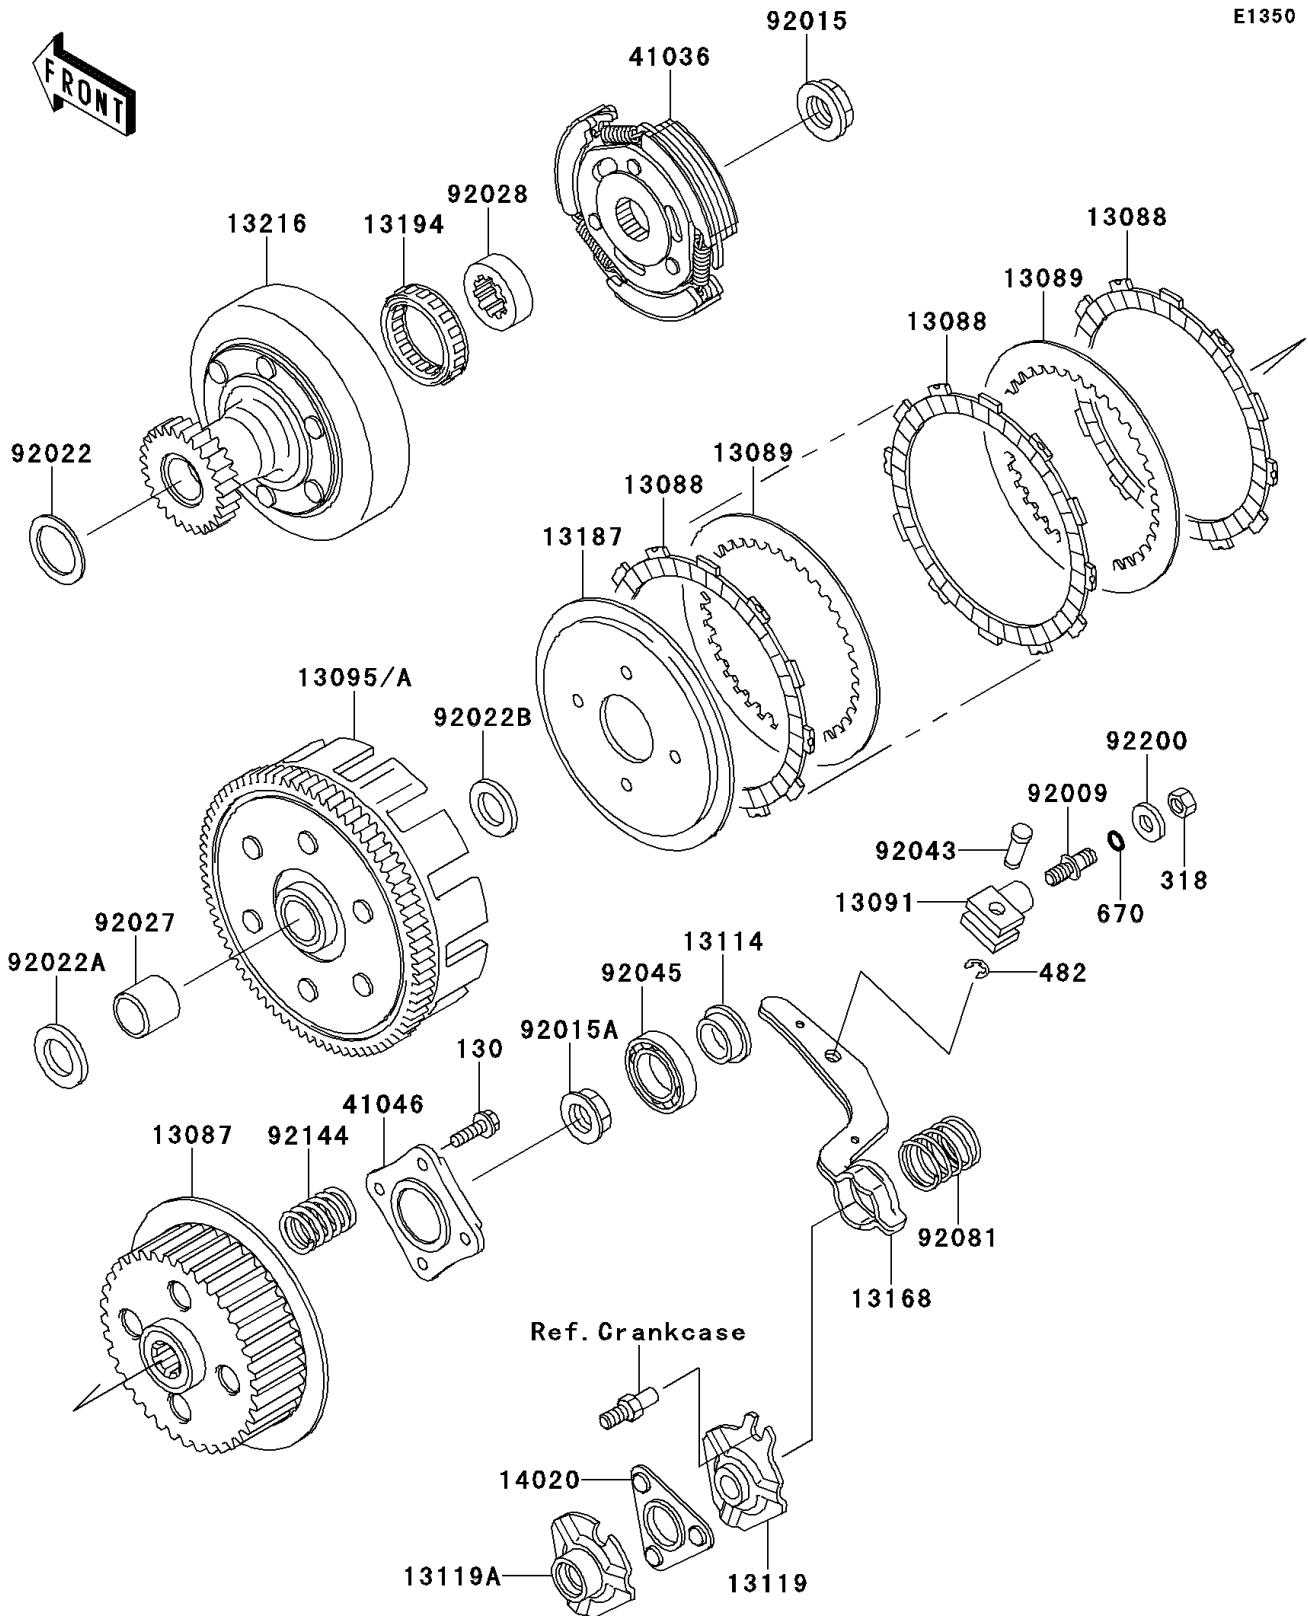

2004 Bayou 250 PARTS DIAGRAM

Clutch

E1350

2004 Bayou 250 PARTS LIST

Clutch

ITEM NAME	PART NUMBER	QUANTITY
BOLT-FLANGED,6X20 (Ref # 130)	130P0620	4
NUT-HEX-SMALL,8MM (Ref # 318)	318B0800	1
CIRCLIP-TYPE-E,6MM (Ref # 482)	482J6000	1
O RING,8MM (Ref # 670)	670B1508	1
HUB-CLUTCH (Ref # 13087)	13087-1089	1
PLATE-FRICTION (Ref # 13088)	13088-1068	5
PLATE-CLUTCH (Ref # 13089)	13089-1076	4
HOLDER,CLUTCH RELEASE (Ref # 13091)	13091-1341	1
HOUSING-COMP-CLUTCH (Ref # 13095A)	13095-1398	1
PUSHER-CLUTCH (Ref # 13114)	13114-1057	1
CAM-RELEASE (Ref # 13119)	13119-1074	1
CAM-RELEASE (Ref # 13119A)	13119-1077	1
LEVER (Ref # 13168)	13168-1354	1
PLATE-CLUTCH OPERATING (Ref # 13187)	13187-1061	1
CLUTCH-ONEWAY (Ref # 13194)	13194-1055	1
GEAR-COMP,CLUTCH (Ref # 13216)	13216-1120	1
RETAINER,CLUTCH RELEASE (Ref # 14020)	14020-1093	1
HUB-ASSY,CLUTCH (Ref # 41036)	41036-0003	1
HOUSING-BEARING (Ref # 41046)	41046-1082	1
SCREW,CLUTCH RELEASE (Ref # 92009)	92009-1303	1
NUT,18MM (Ref # 92015)	92015-1512	1
NUT,16MM (Ref # 92015A)	92015-1581	1
WASHER,28.1X34X1.0 (Ref # 92022)	92022-1731	1
WASHER,20.2X36X2 (Ref # 92022A)	92022-1880	1
WASHER,20.2X35X4 (Ref # 92022B)	92022-1881	1
COLLAR,20X25X21 (Ref # 92027)	92027-1798	1
BUSHING,CLUTCH,FR (Ref # 92028)	92028-1370	1
PIN,CLUTCH RELEASE (Ref # 92043)	92043-1230	1
BEARING-BALL (Ref # 92045)	92045-1202	1

2004 Bayou 250 PARTS LIST

Clutch

ITEM NAME	PART NUMBER	QUANTITY
SPRING (Ref # 92081)	92081-1681	1
SPRING,CLUTCH (Ref # 92144)	92144-1160	4
WASHER,8.5X18X2.3 (Ref # 92200)	92200-1213	1