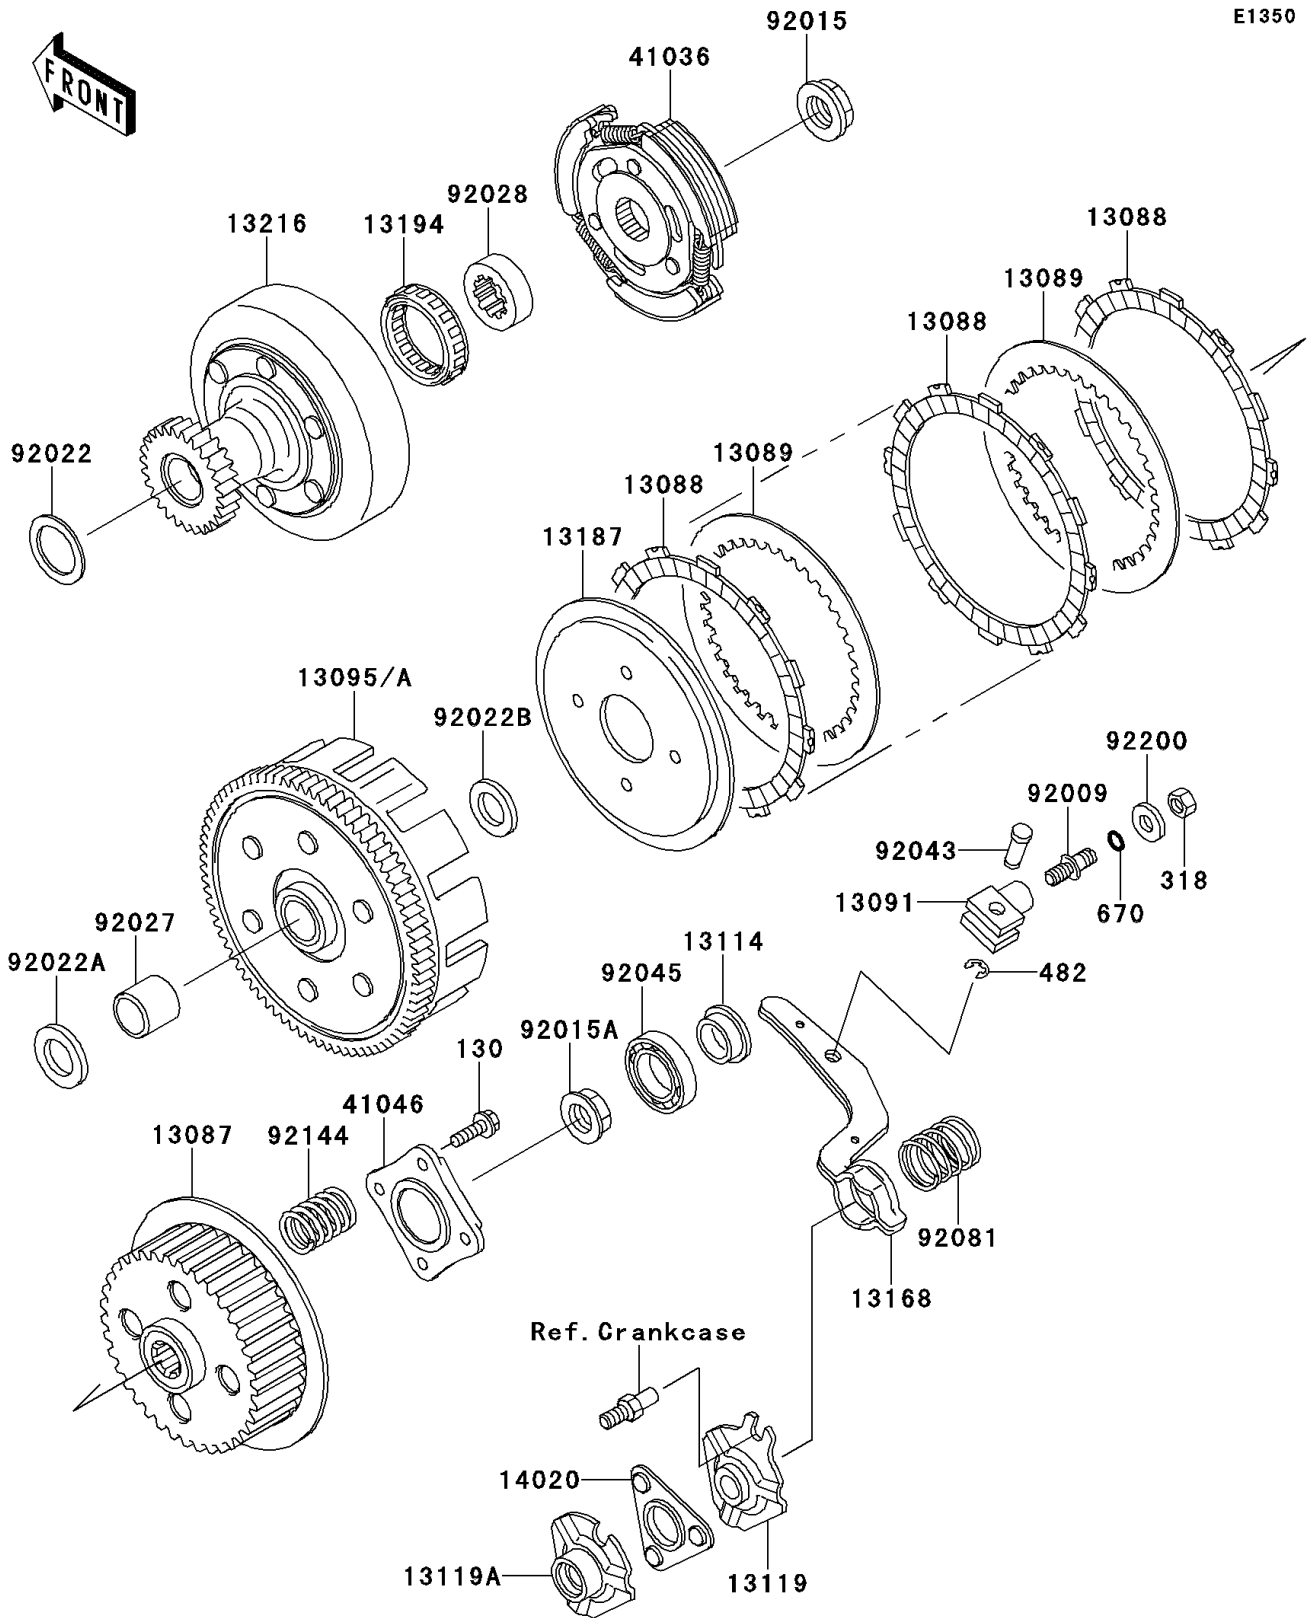

2005 Bayou 250 PARTS DIAGRAM

Clutch

E1350

2005 Bayou 250 PARTS LIST

Clutch

ITEM NAME	PART NUMBER	QUANTITY
BOLT-FLANGED,6X20 (Ref # 130)	130P0620	4
NUT-HEX-SMALL,8MM (Ref # 318)	318B0800	1
CIRCLIP-TYPE-E,6MM (Ref # 482)	482J6000	1
O RING,8MM (Ref # 670)	670B1508	1
HUB-CLUTCH (Ref # 13087)	13087-1089	1
PLATE-FRICTION (Ref # 13088)	13088-1068	5
PLATE-CLUTCH (Ref # 13089)	13089-1076	4
HOLDER,CLUTCH RELEASE (Ref # 13091)	13091-1341	1
HOUSING-COMP-CLUTCH (Ref # 13095)	13095-0005	1
PUSHER-CLUTCH (Ref # 13114)	13114-1057	1
CAM-RELEASE (Ref # 13119)	13119-1074	1
CAM-RELEASE (Ref # 13119A)	13119-1077	1
LEVER (Ref # 13168)	13168-1354	1
PLATE-CLUTCH OPERATING (Ref # 13187)	13187-1061	1
CLUTCH-ONEWAY (Ref # 13194)	13194-1055	1
GEAR-COMP,CLUTCH (Ref # 13216)	13216-1120	1
RETAINER,CLUTCH RELEASE (Ref # 14020)	14020-1093	1
HUB-ASSY,CLUTCH (Ref # 41036)	41036-0003	1
HOUSING-BEARING (Ref # 41046)	41046-1082	1
SCREW,CLUTCH RELEASE (Ref # 92009)	92009-1303	1
NUT,18MM (Ref # 92015)	92015-1512	1
NUT,16MM (Ref # 92015A)	92015-1581	1
WASHER,28.1X34X1.0 (Ref # 92022)	92022-1731	1
WASHER,20.2X36X2 (Ref # 92022A)	92022-1880	1
WASHER,20.2X35X4 (Ref # 92022B)	92022-1881	1
COLLAR,20X25X21 (Ref # 92027)	92027-1798	1
BUSHING,CLUTCH,FR (Ref # 92028)	92028-1370	1
PIN,CLUTCH RELEASE (Ref # 92043)	92043-1230	1
BEARING-BALL (Ref # 92045)	92045-1202	1

2005 Bayou 250 PARTS LIST

Clutch

ITEM NAME	PART NUMBER	QUANTITY
SPRING (Ref # 92081)	92081-1681	1
SPRING,CLUTCH (Ref # 92144)	92144-1160	4
WASHER,8.5X18X2.3 (Ref # 92200)	92200-1213	1