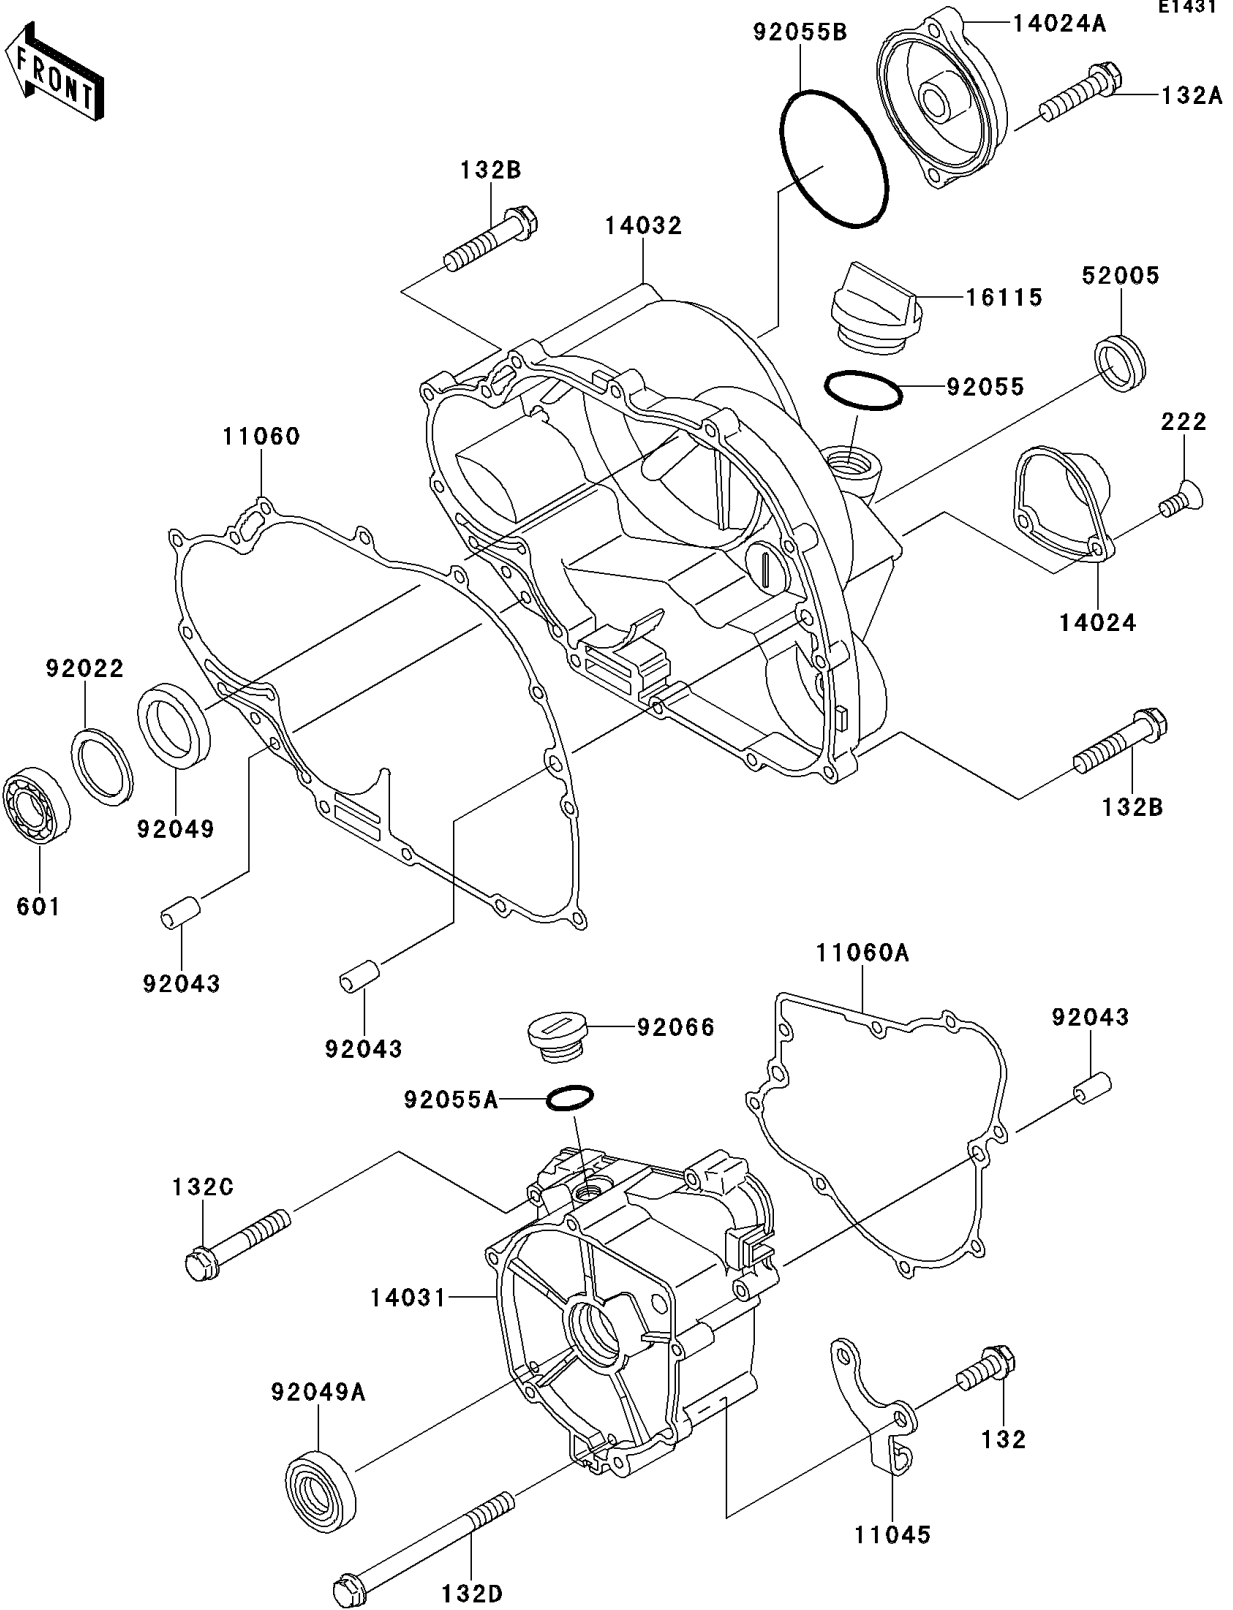

2004 Bayou 250 PARTS DIAGRAM

Engine Cover(s)

2004 Bayou 250 PARTS LIST

Engine Cover(s)

ITEM NAME	PART NUMBER	QUANTITY
BOLT-FLANGED-SMALL (Ref # 132)	132J0614	2
BOLT-FLANGED-SMALL (Ref # 132A)	132J0625	2
BOLT-FLANGED-SMALL (Ref # 132B)	132J0630	13
BOLT-FLANGED-SMALL (Ref # 132C)	132J0635	4
BOLT-FLANGED-SMALL (Ref # 132D)	132J0670	3
SCREW-CSK-RD-CROS (Ref # 222)	222C0512	2
BEARING-BALL,#6002 (Ref # 601)	601A6002	1
BRACKET (Ref # 11045)	11045-1828	1
GASKET,CLUTCH COVER (Ref # 11060)	11060-1648	1
GASKET,GENERATOR (Ref # 11060A)	11060-1649	1
COVER (Ref # 14024)	14024-1486	1
COVER,OIL FILTER (Ref # 14024A)	14024-1488	1
COVER-GENERATOR (Ref # 14031)	14031-1338	1
COVER-CLUTCH (Ref # 14032)	14032-1451	1
CAP-OIL FILLER (Ref # 16115)	16115-1062	1
GAUGE,OIL LEVEL (Ref # 52005)	52005-1009	1
WASHER,21X31.5X1.0 (Ref # 92022)	92022-1624	1
PIN,6.2X8X14 (Ref # 92043)	92043-1263	4
SEAL-OIL (Ref # 92049)	92049-1293	1
SEAL-OIL,TC25356 (Ref # 92049A)	92049-1317	1
RING-O,31.7X2.4 (Ref # 92055)	92055-049	1
RING-O (Ref # 92055A)	92055-1146	1
RING-O,63.6X2.4 (Ref # 92055B)	92055-1433	1
PLUG,COVER (Ref # 92066)	92066-1163	1