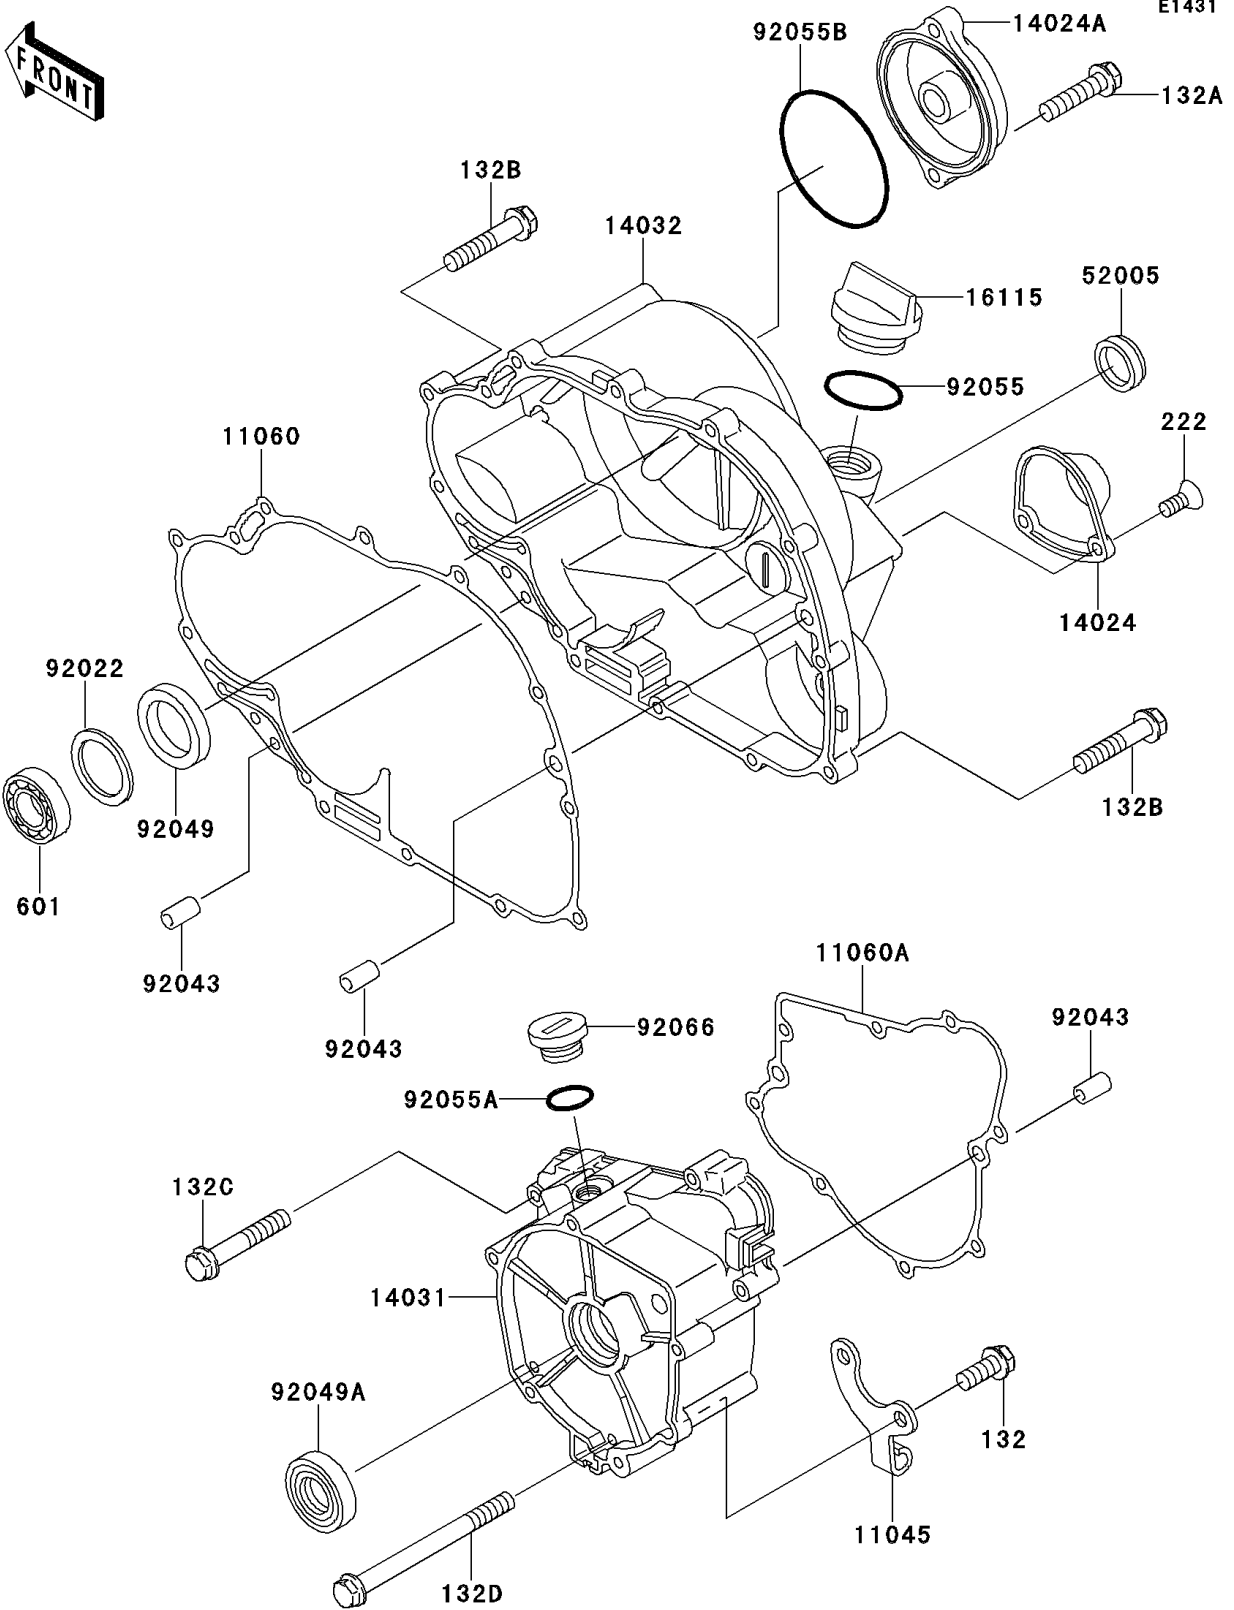

2005 Bayou 250 PARTS DIAGRAM

Engine Cover(s)

2005 Bayou 250 PARTS LIST

Engine Cover(s)

ITEM NAME	PART NUMBER	QUANTITY
BOLT-FLANGED-SMALL (Ref # 132)	132J0614	2
BOLT-FLANGED-SMALL (Ref # 132A)	132J0625	2
BOLT-FLANGED-SMALL (Ref # 132B)	132J0630	13
BOLT-FLANGED-SMALL (Ref # 132C)	132J0635	4
BOLT-FLANGED-SMALL (Ref # 132D)	132J0670	3
SCREW-CSK-RD-CROS (Ref # 222)	222C0512	2
BEARING-BALL,#6002 (Ref # 601)	601A6002	1
BRACKET (Ref # 11045)	11045-1828	1
GASKET,CLUTCH COVER (Ref # 11060)	11060-1648	1
GASKET,GENERATOR (Ref # 11060A)	11060-1649	1
COVER (Ref # 14024)	14024-1486	1
COVER,OIL FILTER (Ref # 14024A)	14024-1488	1
COVER-GENERATOR (Ref # 14031)	14031-1338	1
COVER-CLUTCH (Ref # 14032)	14032-1451	1
CAP-OIL FILLER (Ref # 16115)	16115-1062	1
GAUGE,OIL LEVEL (Ref # 52005)	52005-1009	1
WASHER,21X31.5X1.0 (Ref # 92022)	92022-1624	1
PIN,6.2X8X14 (Ref # 92043)	92043-1263	4
SEAL-OIL (Ref # 92049)	92049-1293	1
SEAL-OIL,TC25356 (Ref # 92049A)	92049-1317	1
RING-O,31.7X2.4 (Ref # 92055)	92055-049	1
RING-O (Ref # 92055A)	92055-1146	1
RING-O,63.6X2.4 (Ref # 92055B)	92055-1433	1
PLUG,COVER (Ref # 92066)	92066-1163	1