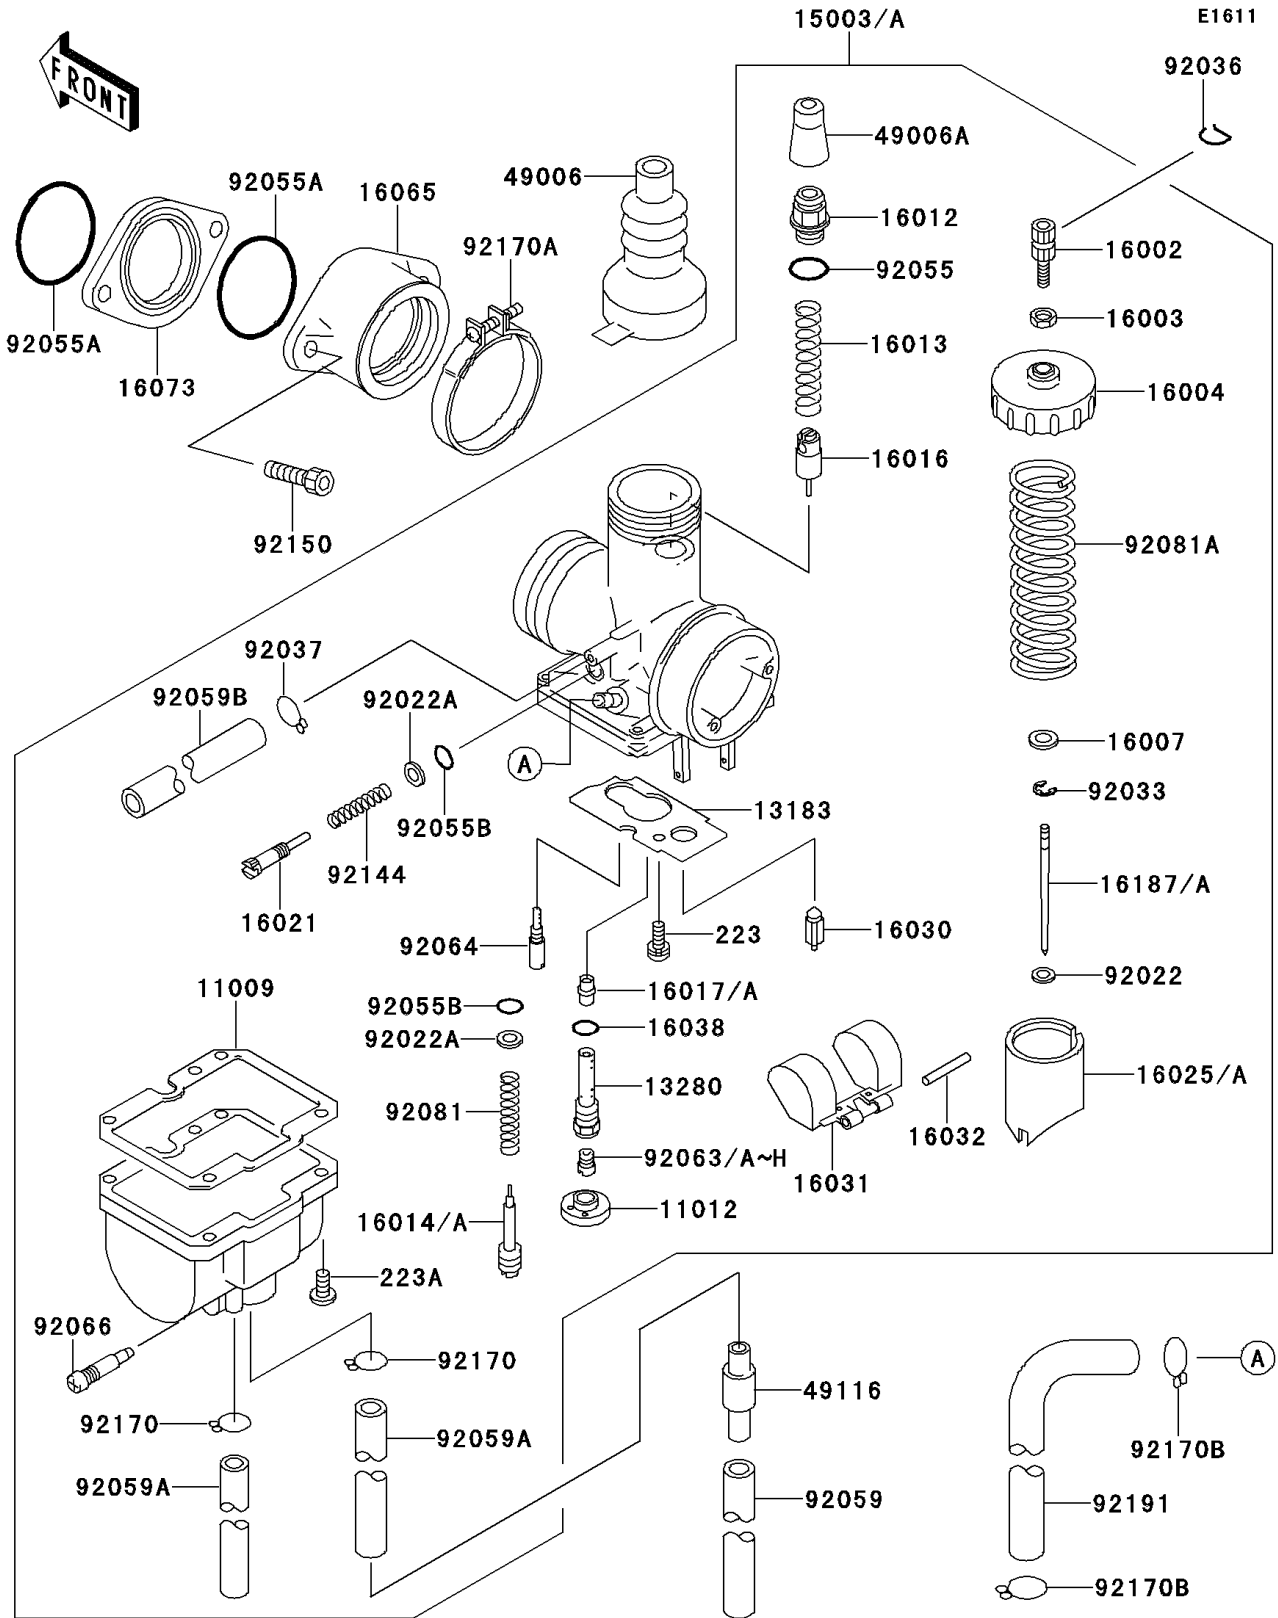

2004 Bayou 250 PARTS DIAGRAM

Carburetor

2004 Bayou 250 PARTS LIST

Carburetor

ITEM NAME	PART NUMBER	QUANTITY
GASKET,FLOAT CHAMBER (Ref # 11009)	11009-1676	1
CAP (Ref # 11012)	11012-1659	1
PLATE (Ref # 13183)	13183-1273	1
HOLDER,NEEDLE JET (Ref # 13280)	13280-1167	1
CARBURETOR-ASSY (Ref # 15003)	15003-0013	1
ADJUSTER-CABLE (Ref # 16002)	16002-011	1
NUT,ADJUST LOCK (Ref # 16003)	16003-006	1
CAP-CHAMBER,MIXING (Ref # 16004)	16004-1055	1
SEAT-SPRING,THROTTLE VALVE (Ref # 16007)	16007-1111	1
CAP-STARTER PLUNGER (Ref # 16012)	16012-1056	1
SPRING,STARTER PLUNGER (Ref # 16013)	16013-003	1
SCREW-PILOT AIR (Ref # 16014)	16014-0003	1
PLUNGER,STARTER (Ref # 16016)	16016-1074	1
JET-NEEDLE,O-2M (Ref # 16017)	16017-0003	1
SCREW-THROTTLE STOP (Ref # 16021)	16021-1126	1
VALVE-THROTTLE,CA 3.5 (Ref # 16025)	16025-0005	1
VALVE-FLOAT,#1.5 (Ref # 16030)	16030-1066	1
FLOAT (Ref # 16031)	16031-1055	1
PIN,FLOAT (Ref # 16032)	16032-003	1
GASKET,"O"RING (Ref # 16038)	16038-016	1
HOLDER-CARBURETOR (Ref # 16065)	16065-1157	1
INSULATOR (Ref # 16073)	16073-1053	1
NEEDLE-JET,5GN74 (Ref # 16187)	16187-0020	1
BOOT (Ref # 49006)	49006-1230	1
BOOT,STARTER PLUNGER (Ref # 49006A)	49006-1235	1
VALVE-ASSY (Ref # 49116)	49116-1126	1
WASHER,THROTTLE VALVE (Ref # 92022)	92022-1024	1
WASHER,ADJUST SCREW (Ref # 92022A)	92022-1187	2
RING-SNAP (Ref # 92033)	92033-1290	1