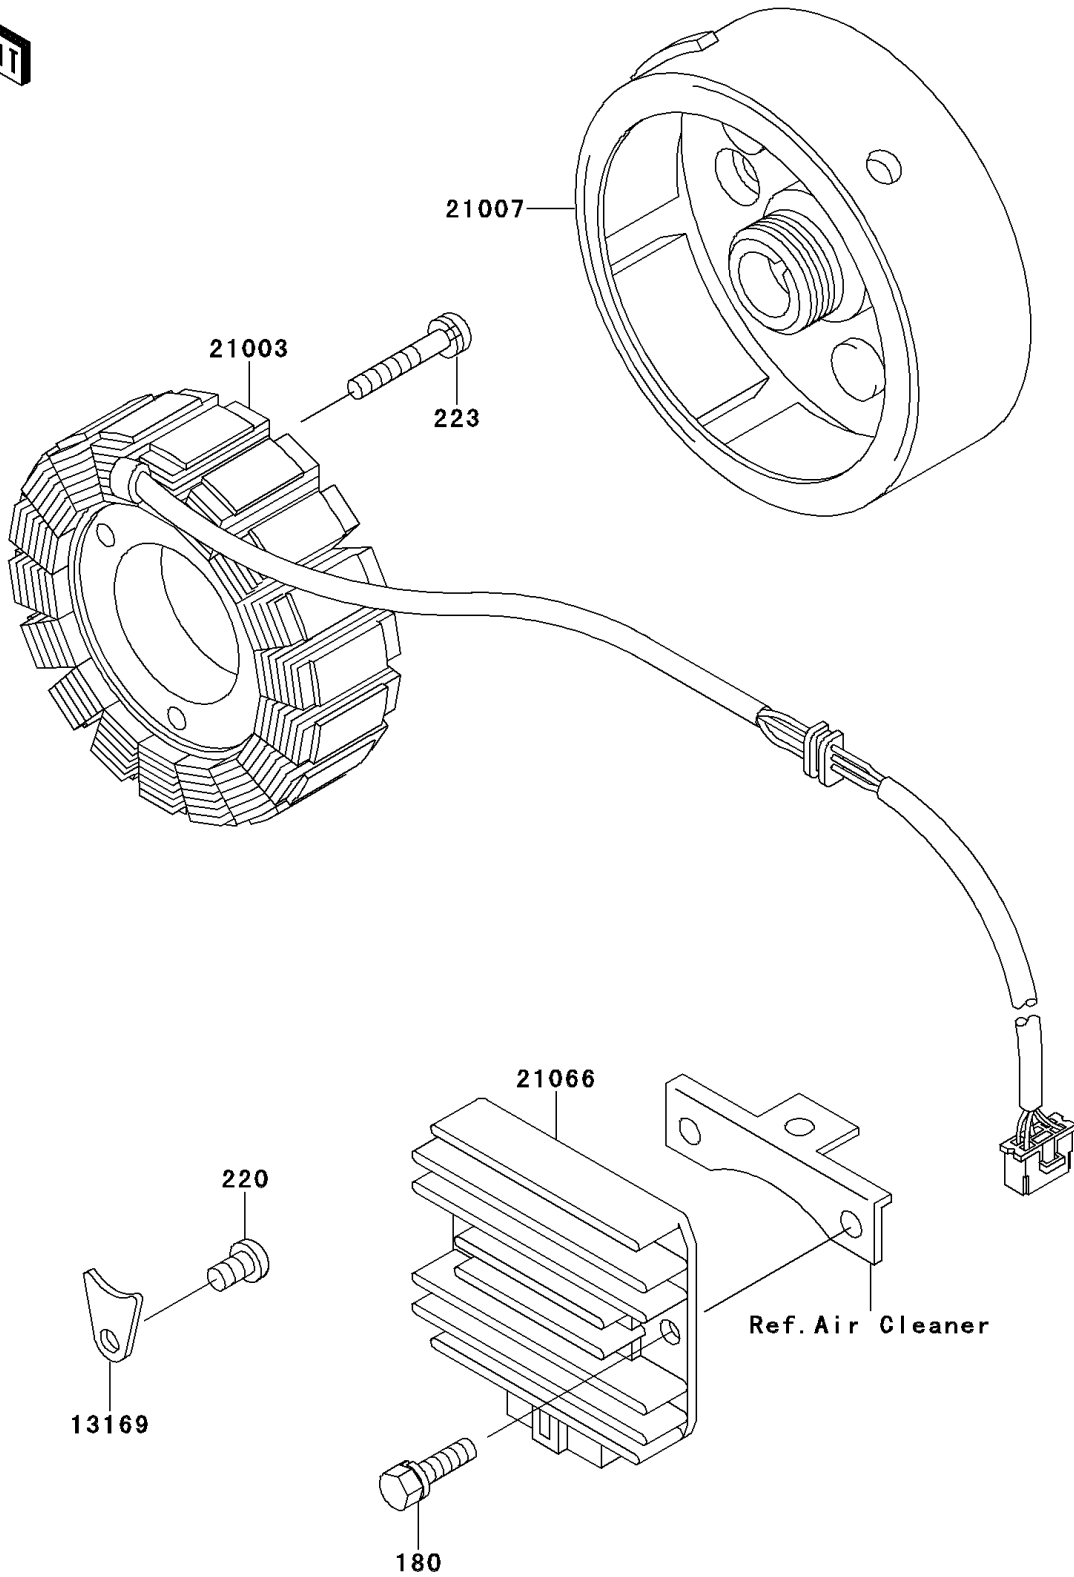

2003 Bayou 250 PARTS DIAGRAM

Generator

E1810

2003 Bayou 250 PARTS LIST

Generator

ITEM NAME	PART NUMBER	QUANTITY
BOLT-UPSET-WS (Ref # 180)	180B0622	2
SCREW-PAN-CROS,6X10 (Ref # 220)	220B0610	1
SCREW-PAN-WS-CROS (Ref # 223)	223B0530	3
PLATE,HARNESS (Ref # 13169)	13169-1788	1
STATOR (Ref # 21003)	21003-1287	1
ROTOR,GENERATOR (Ref # 21007)	21007-1286	1
REGULATOR-VOLTAGE (Ref # 21066)	21066-1038	1