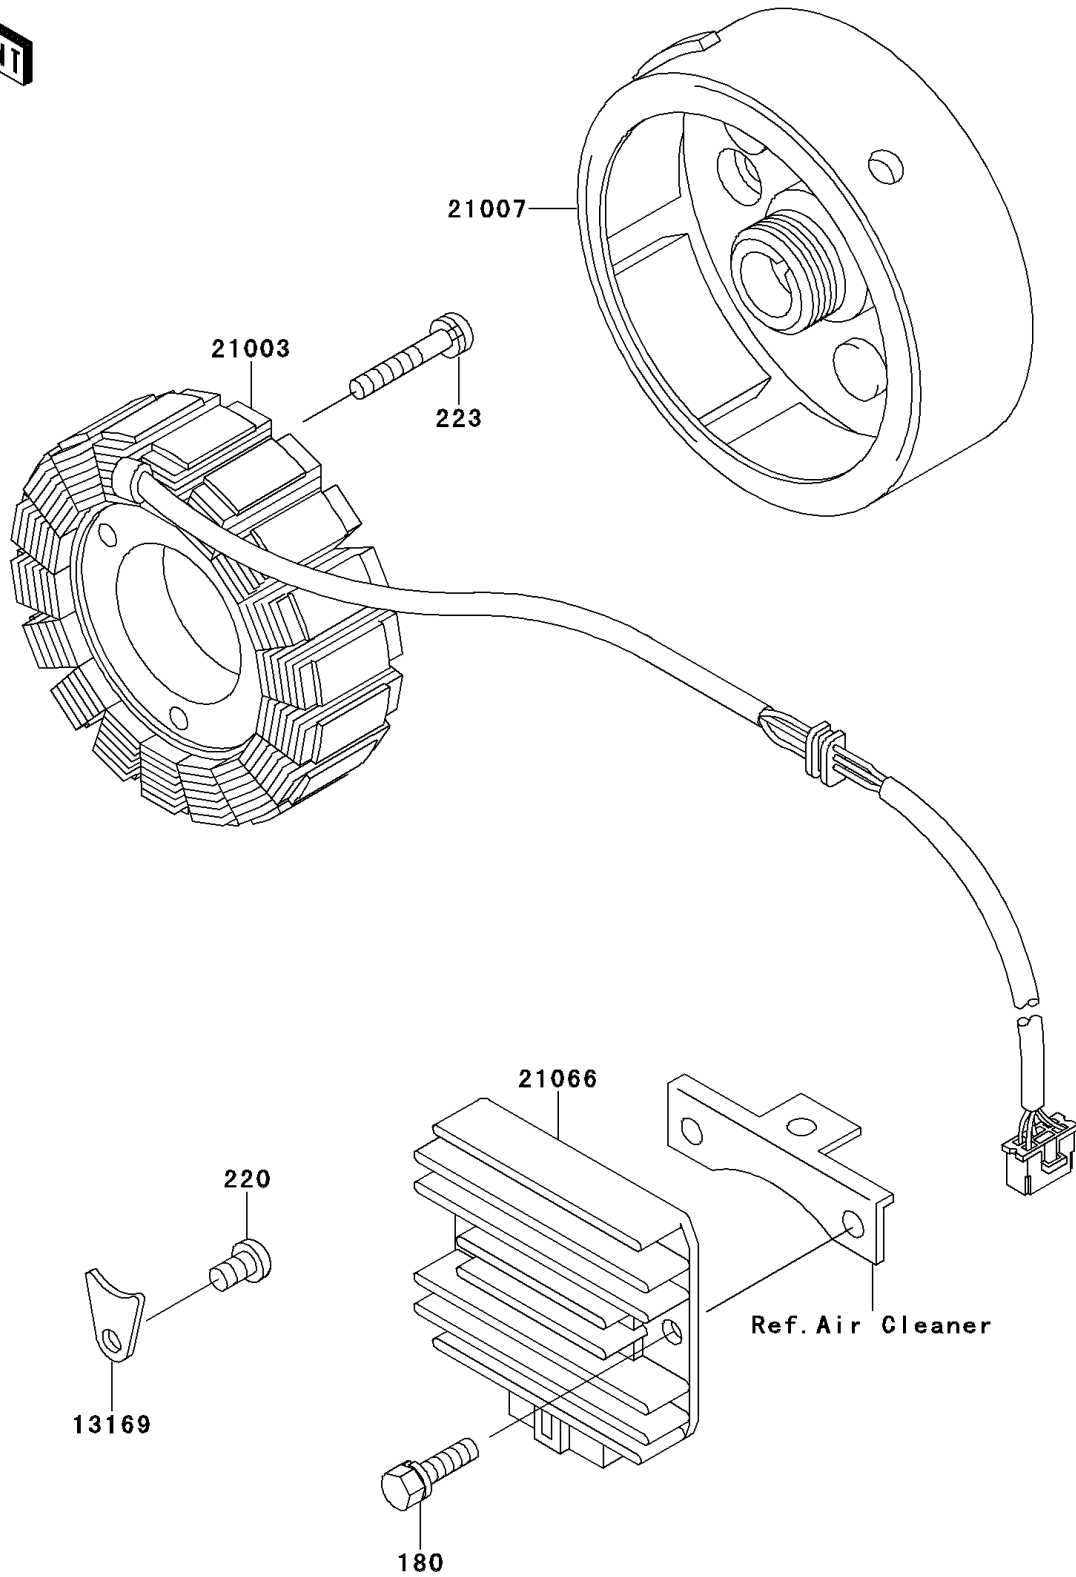

2004 Bayou 250 PARTS DIAGRAM

Generator

E1810

2004 Bayou 250 PARTS LIST

Generator

ITEM NAME	PART NUMBER	QUANTITY
BOLT-UPSET-WS (Ref # 180)	180B0622	2
SCREW-PAN-CROS,6X10 (Ref # 220)	220B0610	1
SCREW-PAN-WS-CROS (Ref # 223)	223B0530	3
PLATE,HARNESS (Ref # 13169)	13169-1788	1
STATOR (Ref # 21003)	21003-1287	1
ROTOR,GENERATOR (Ref # 21007)	21007-1286	1
REGULATOR-VOLTAGE (Ref # 21066)	21066-1038	1