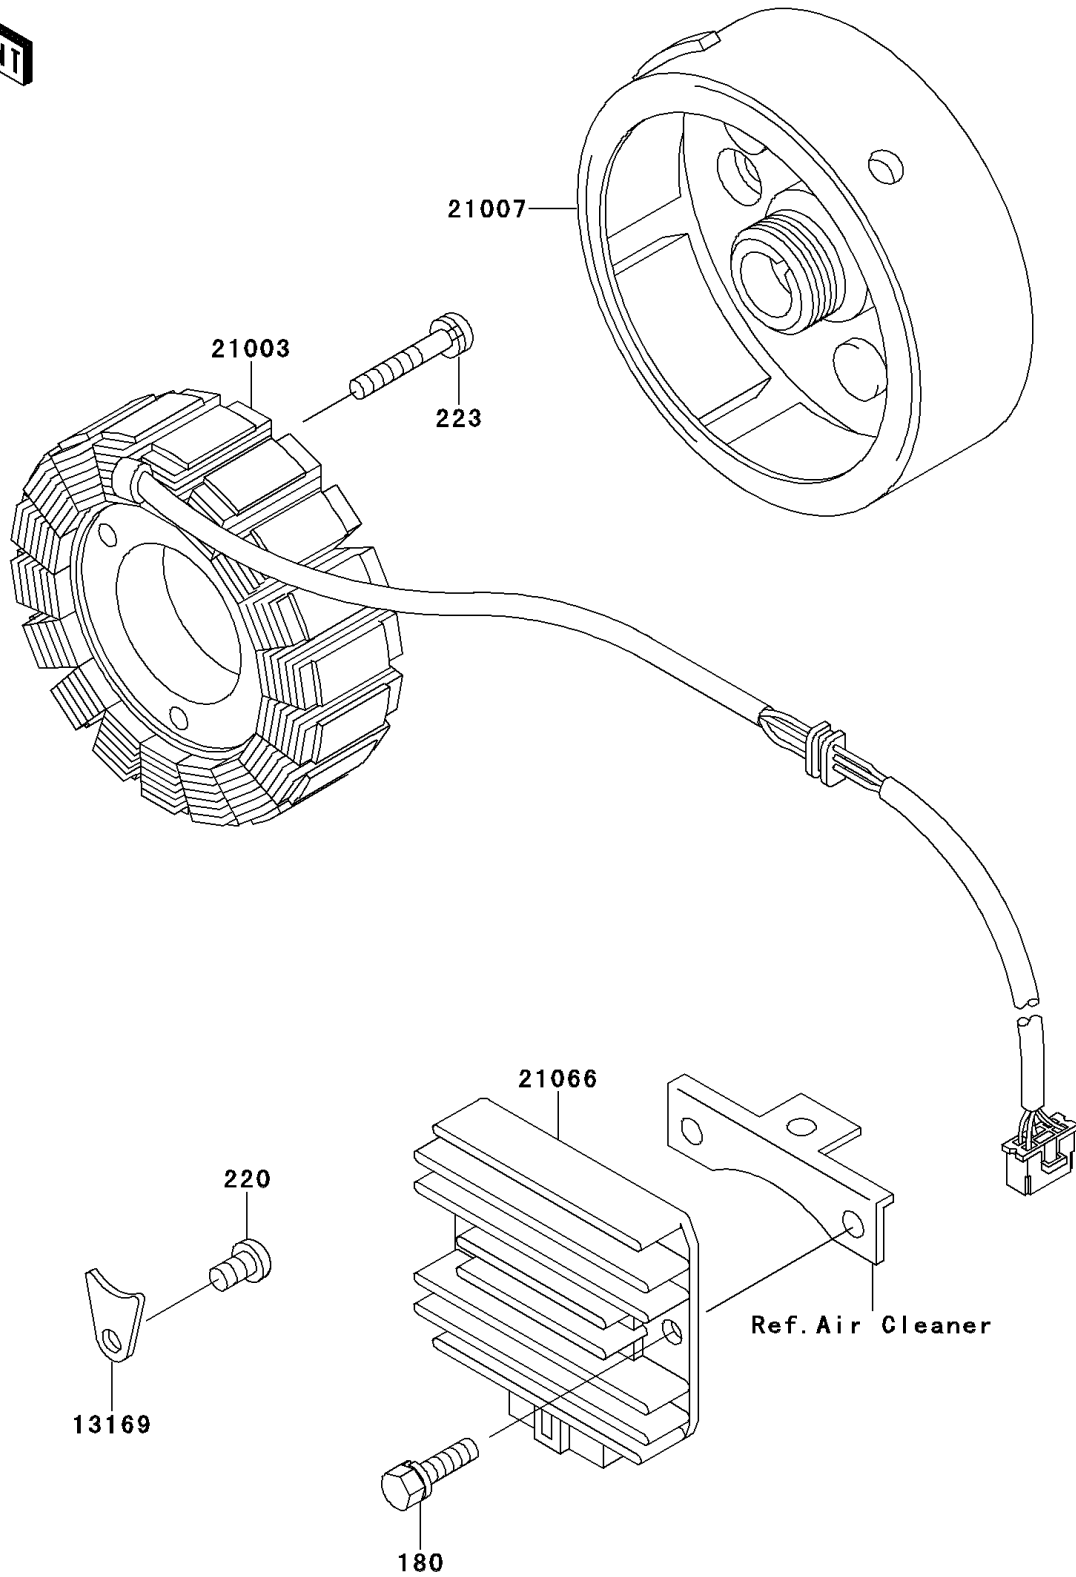

# 2004 Bayou 250 PARTS DIAGRAM

Generator

E1810

## 2004 Bayou 250 PARTS LIST

### Generator

ITEM NAME	PART NUMBER	QUANTITY
BOLT-UPSET-WS (Ref # 180)	180B0622	2
SCREW-PAN-CROS,6X10 (Ref # 220)	220B0610	1
SCREW-PAN-WS-CROS (Ref # 223)	223B0530	3
PLATE,HARNESS (Ref # 13169)	13169-1788	1
STATOR (Ref # 21003)	21003-1287	1
ROTOR,GENERATOR (Ref # 21007)	21007-1286	1
REGULATOR-VOLTAGE (Ref # 21066)	21066-1038	1