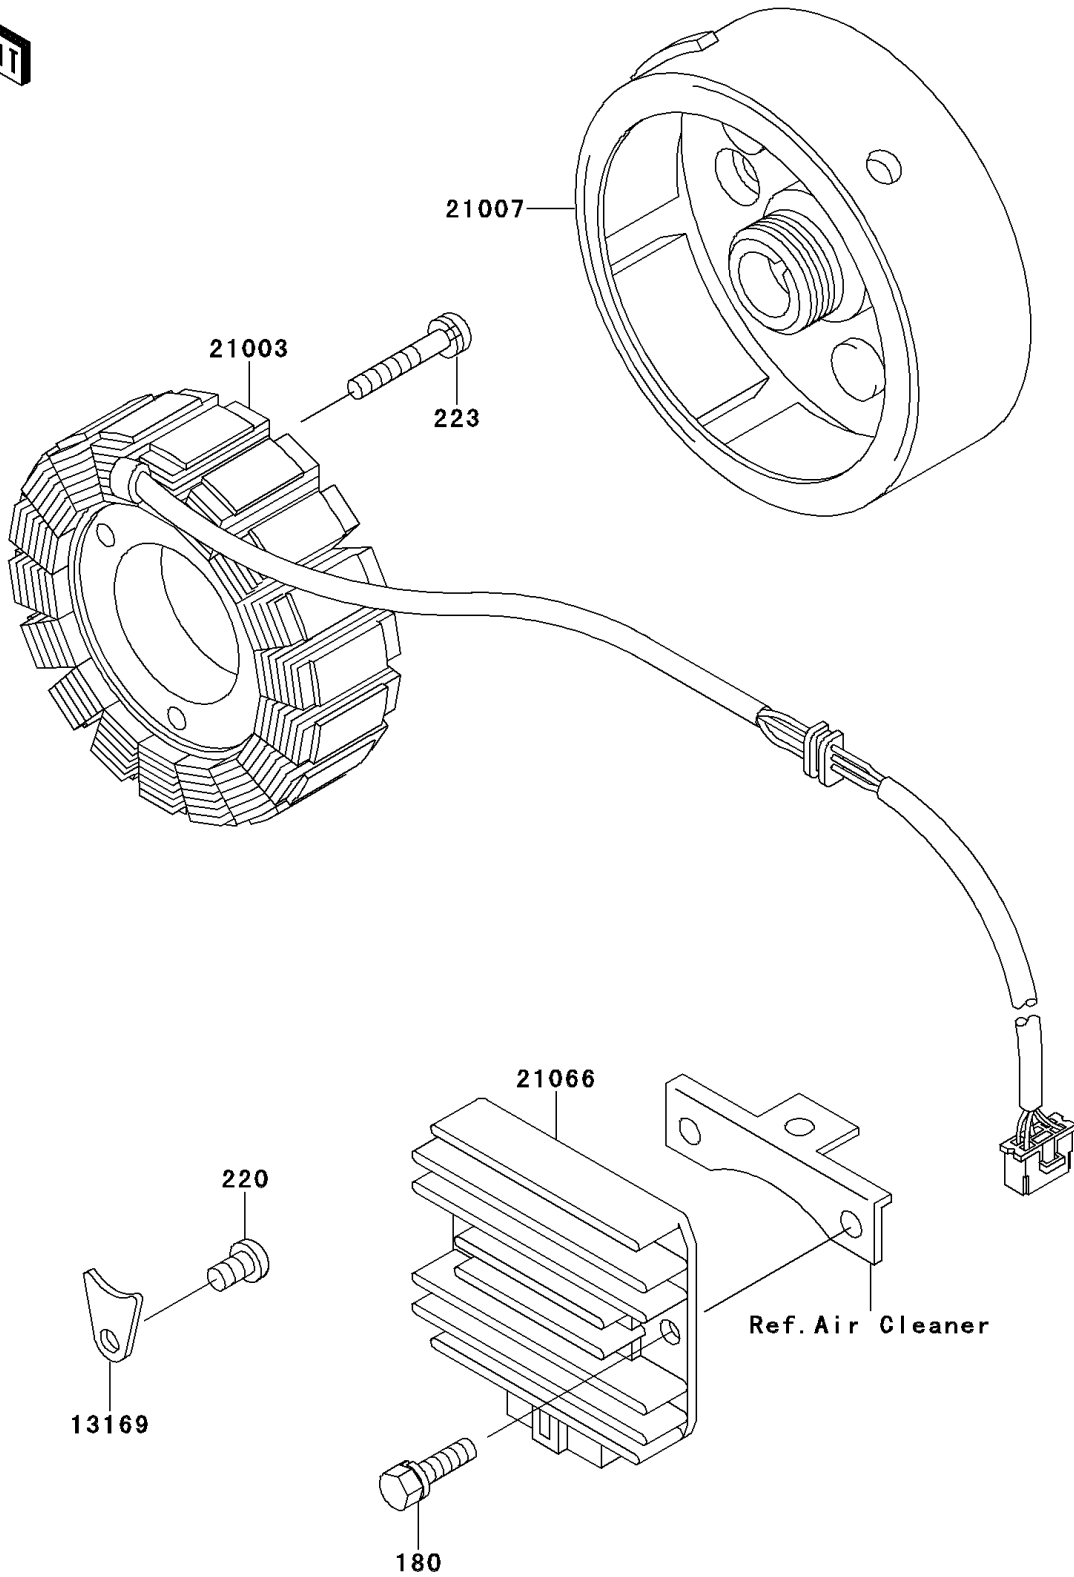

2005 Bayou 250 PARTS DIAGRAM

Generator

E1810

2005 Bayou 250 PARTS LIST

Generator

ITEM NAME	PART NUMBER	QUANTITY
BOLT-UPSET-WS (Ref # 180)	180B0622	2
SCREW-PAN-CROS,6X10 (Ref # 220)	220B0610	1
SCREW-PAN-WS-CROS (Ref # 223)	223B0530	3
PLATE,HARNESS (Ref # 13169)	13169-1788	1
STATOR (Ref # 21003)	21003-1287	1
ROTOR,GENERATOR (Ref # 21007)	21007-1286	1
REGULATOR-VOLTAGE (Ref # 21066)	21066-1038	1