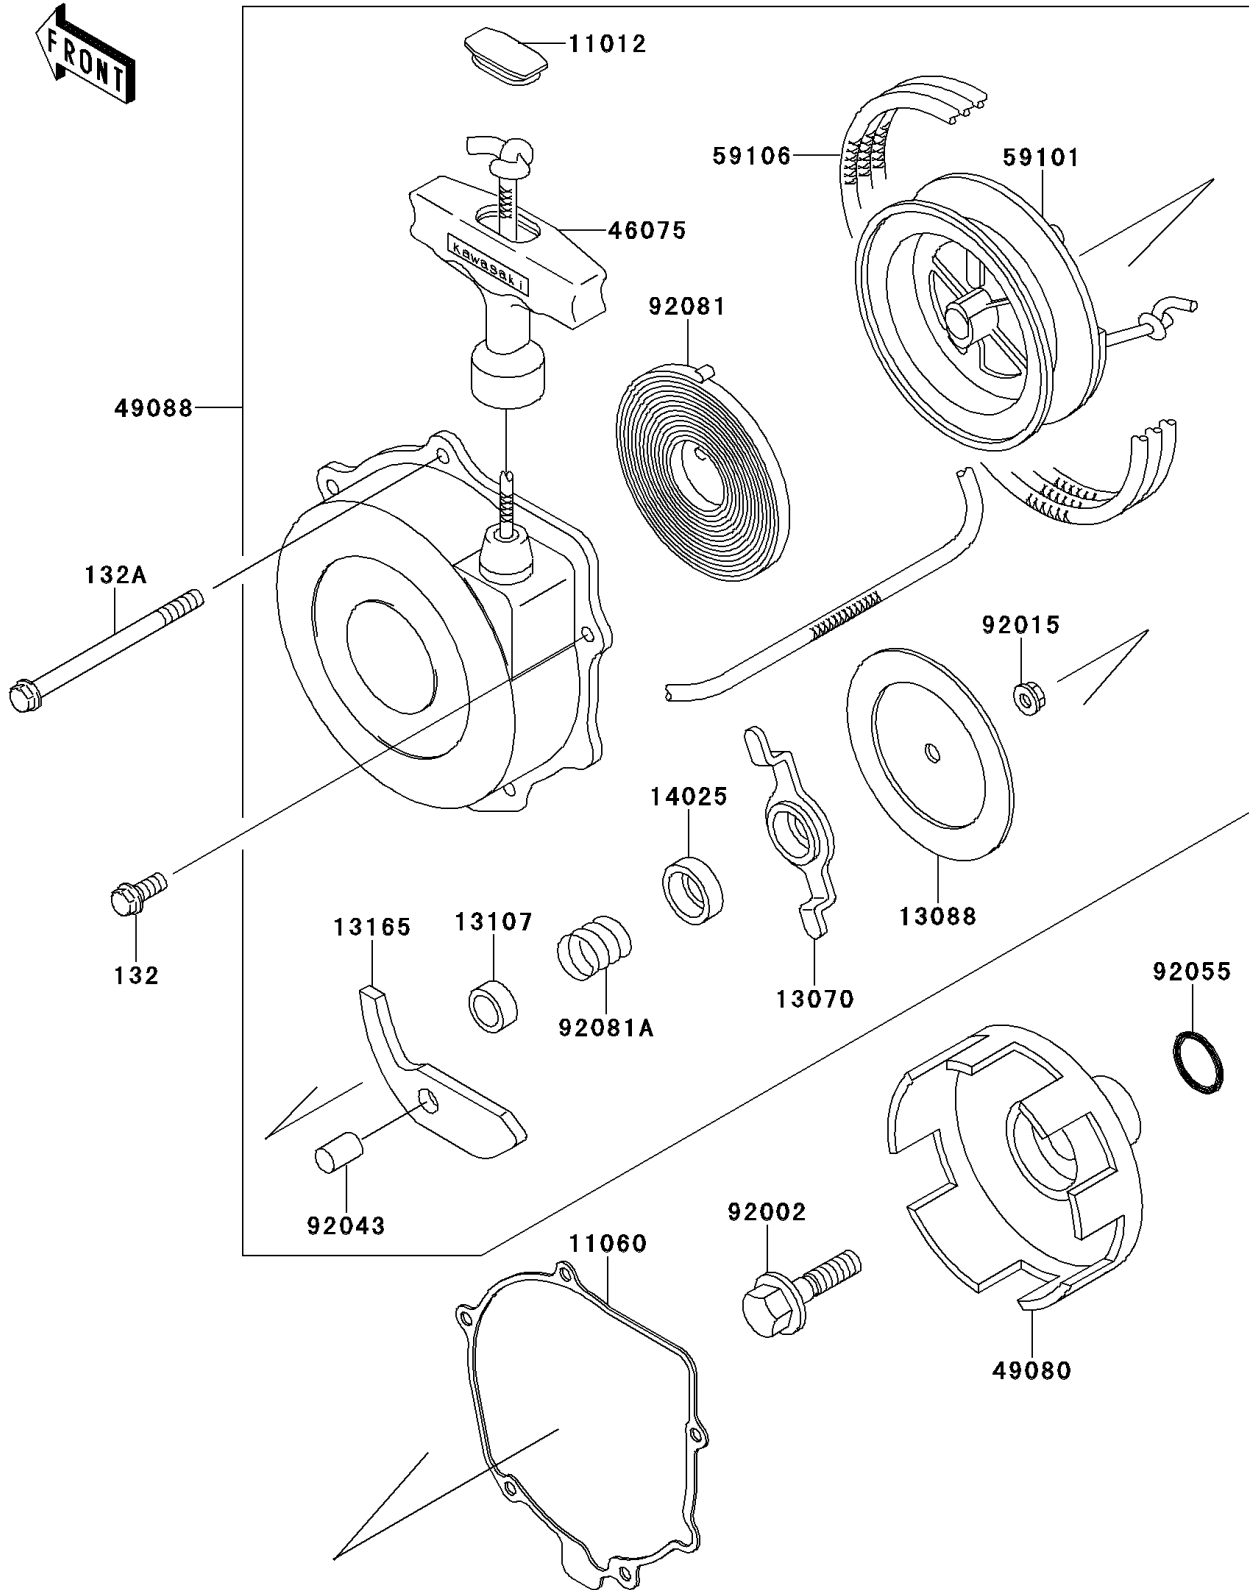

2004 Bayou 250 PARTS DIAGRAM

Recoil Starter

E3040

2004 Bayou 250 PARTS LIST

Recoil Starter

ITEM NAME	PART NUMBER	QUANTITY
-----------	-------------	----------