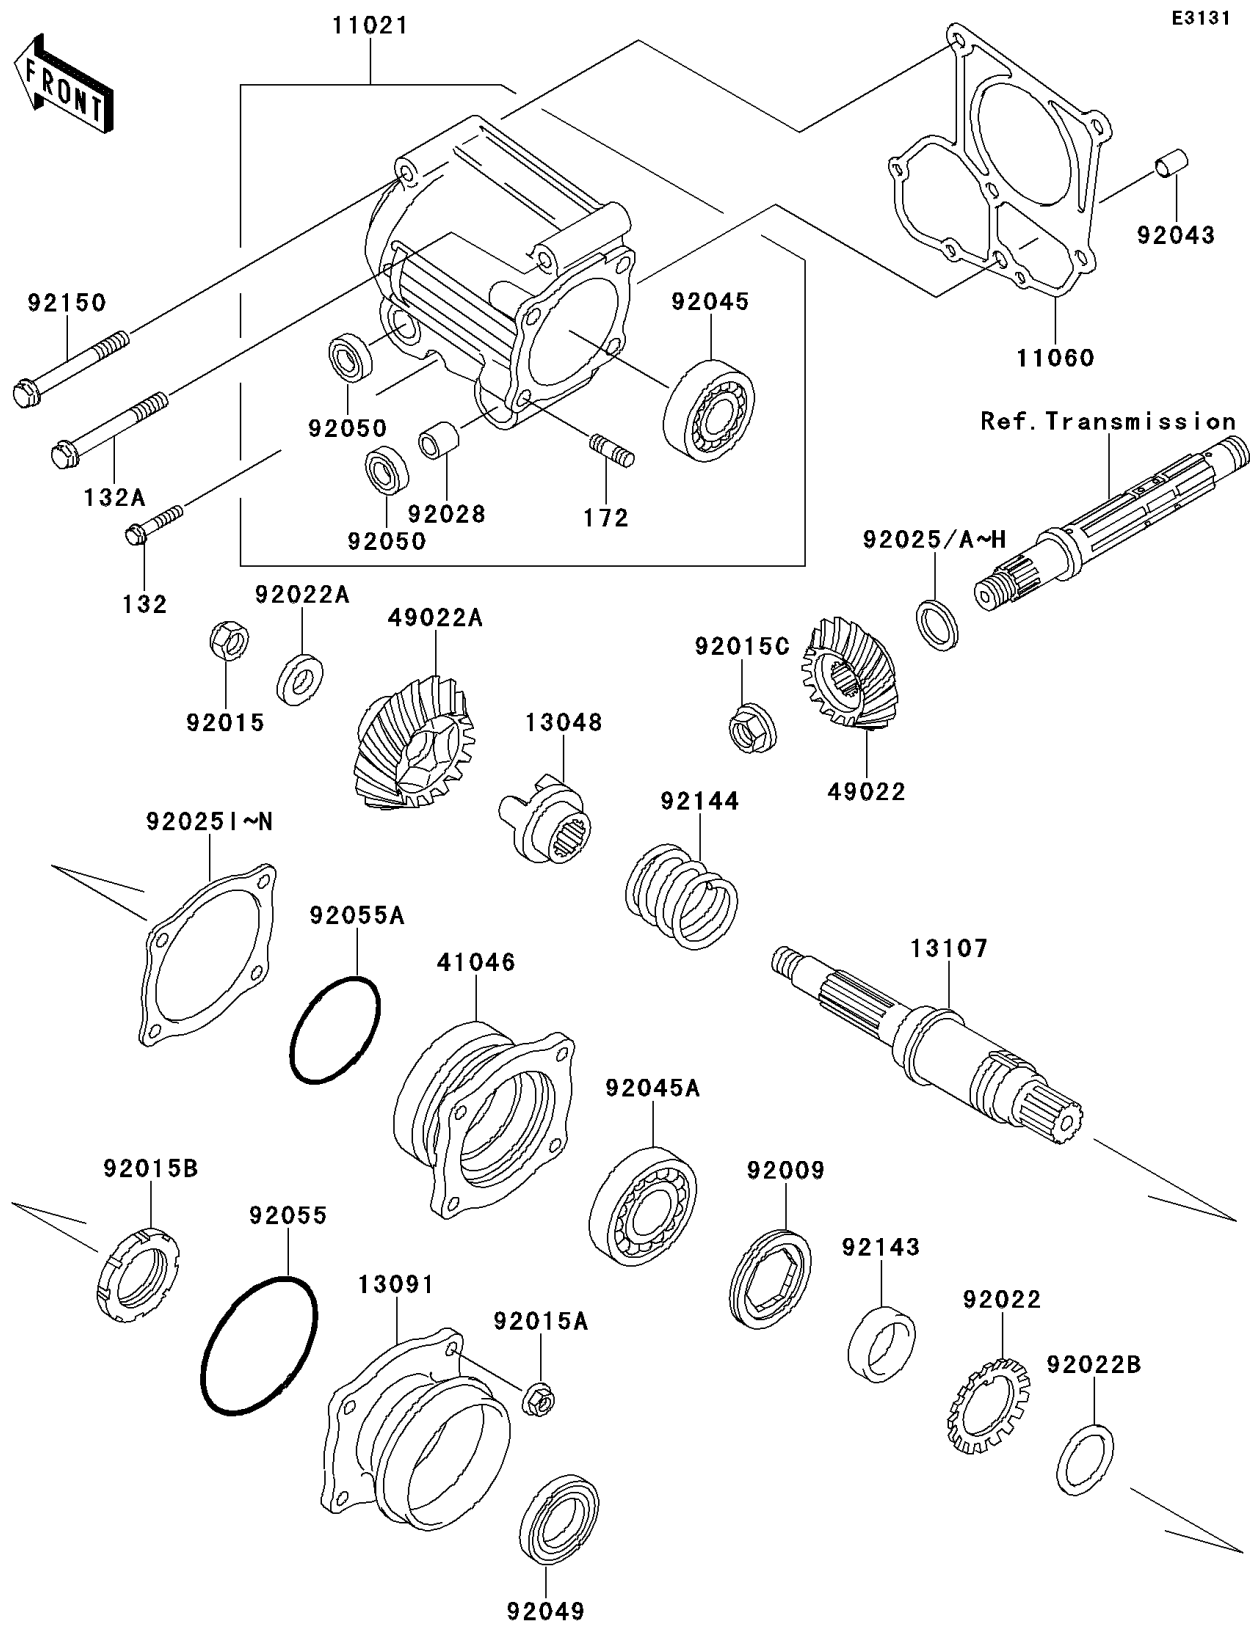

# 2005 Bayou 250 PARTS DIAGRAM

Front Bevel Gear

### Front Bevel Gear

ITEM NAME	PART NUMBER	QUANTITY
SHIM,T=0.80 (Ref # 92025M)	92025-1862	AR
SHIM,T=1.20 (Ref # 92025N)	92025-1863	AR
BUSHING (Ref # 92028)	92028-1347	1
PIN,8.2X10X14 (Ref # 92043)	92043-1264	1
BEARING-BALL,6205CM (Ref # 92045)	92045-1200	1
BEARING-BALL,6006CM (Ref # 92045A)	92045-1201	1
SEAL-OIL (Ref # 92049)	92049-1288	1
SEAL-OIL (Ref # 92050)	92050-082	2
RING-O,66.5MM (Ref # 92055)	92055-1287	1
RING-O,63MM (Ref # 92055A)	92055-1294	1
COLLAR (Ref # 92143)	92143-1121	1
BOLT-FLANGED-SMALL (Ref # 132)	132J0630	3
BOLT-FLANGED-SMALL (Ref # 132A)	132J0870	3
BOLT-STUD,8X25 (Ref # 172)	172G0825	4
SPRING (Ref # 92144)	92144-1161	1
BOLT (Ref # 92150)	92150-1108	1