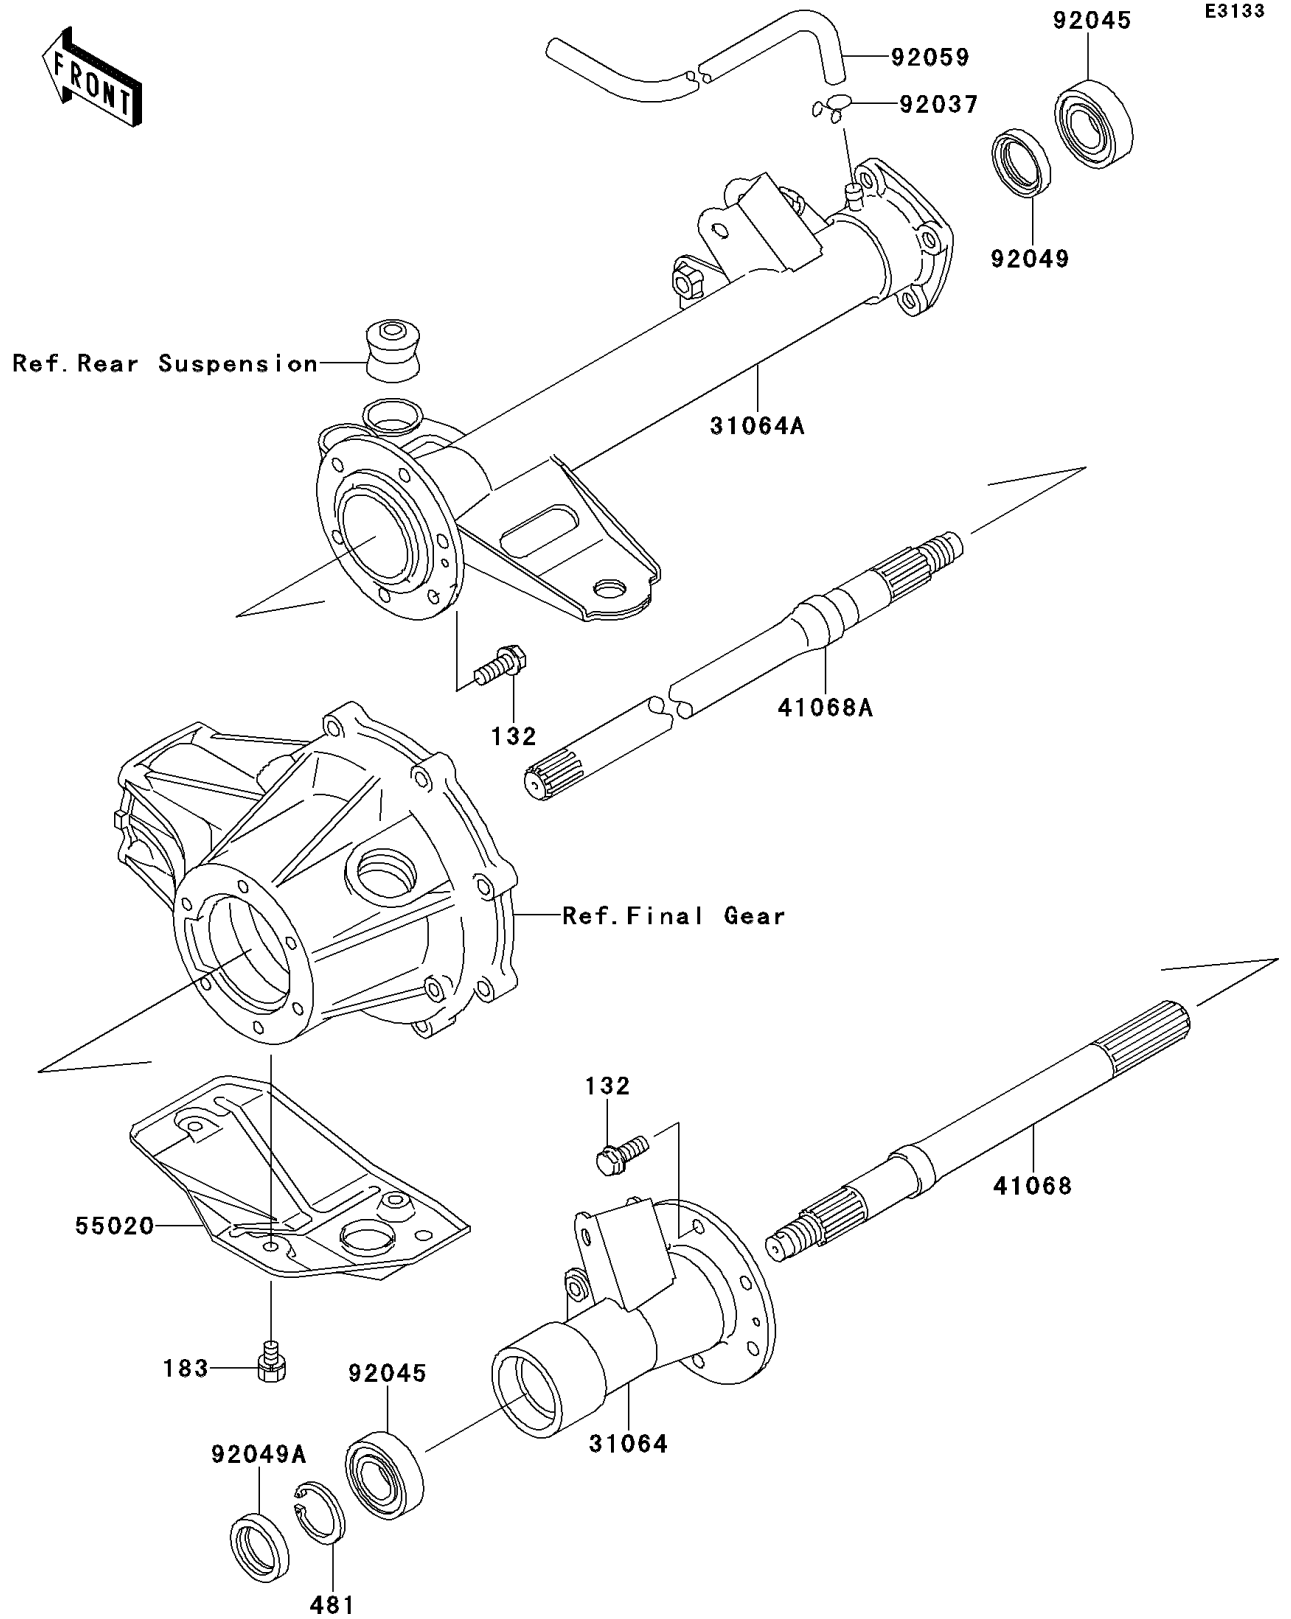

2003 Bayou 250 PARTS DIAGRAM

Rear Axle

2003 Bayou 250 PARTS LIST

Rear Axle

ITEM NAME	PART NUMBER	QUANTITY
BOLT-FLANGED-SMALL (Ref # 132)	132J0820	12
BOLT-UPSET-WS-SMALL (Ref # 183)	183H0814	3
CIRCLIP (Ref # 481)	481J5200	1
PIPE-COMP,LH (Ref # 31064)	31064-1088	1
PIPE-COMP,RH (Ref # 31064A)	31064-1089	1
AXLE,LH (Ref # 41068)	41068-1244	1
AXLE,RH (Ref # 41068A)	41068-1245	1
GUARD (Ref # 55020)	55020-1276	1
CLAMP,TUBE (Ref # 92037)	92037-147	1
BEARING-BALL,6205DDU (Ref # 92045)	92045-1229	2
SEAL-OIL,S030428 (Ref # 92049)	92049-1236	1
SEAL-OIL (Ref # 92049A)	92049-1287	1
TUBE,4.7X9.5X1240 (Ref # 92059)	92059-1968	1