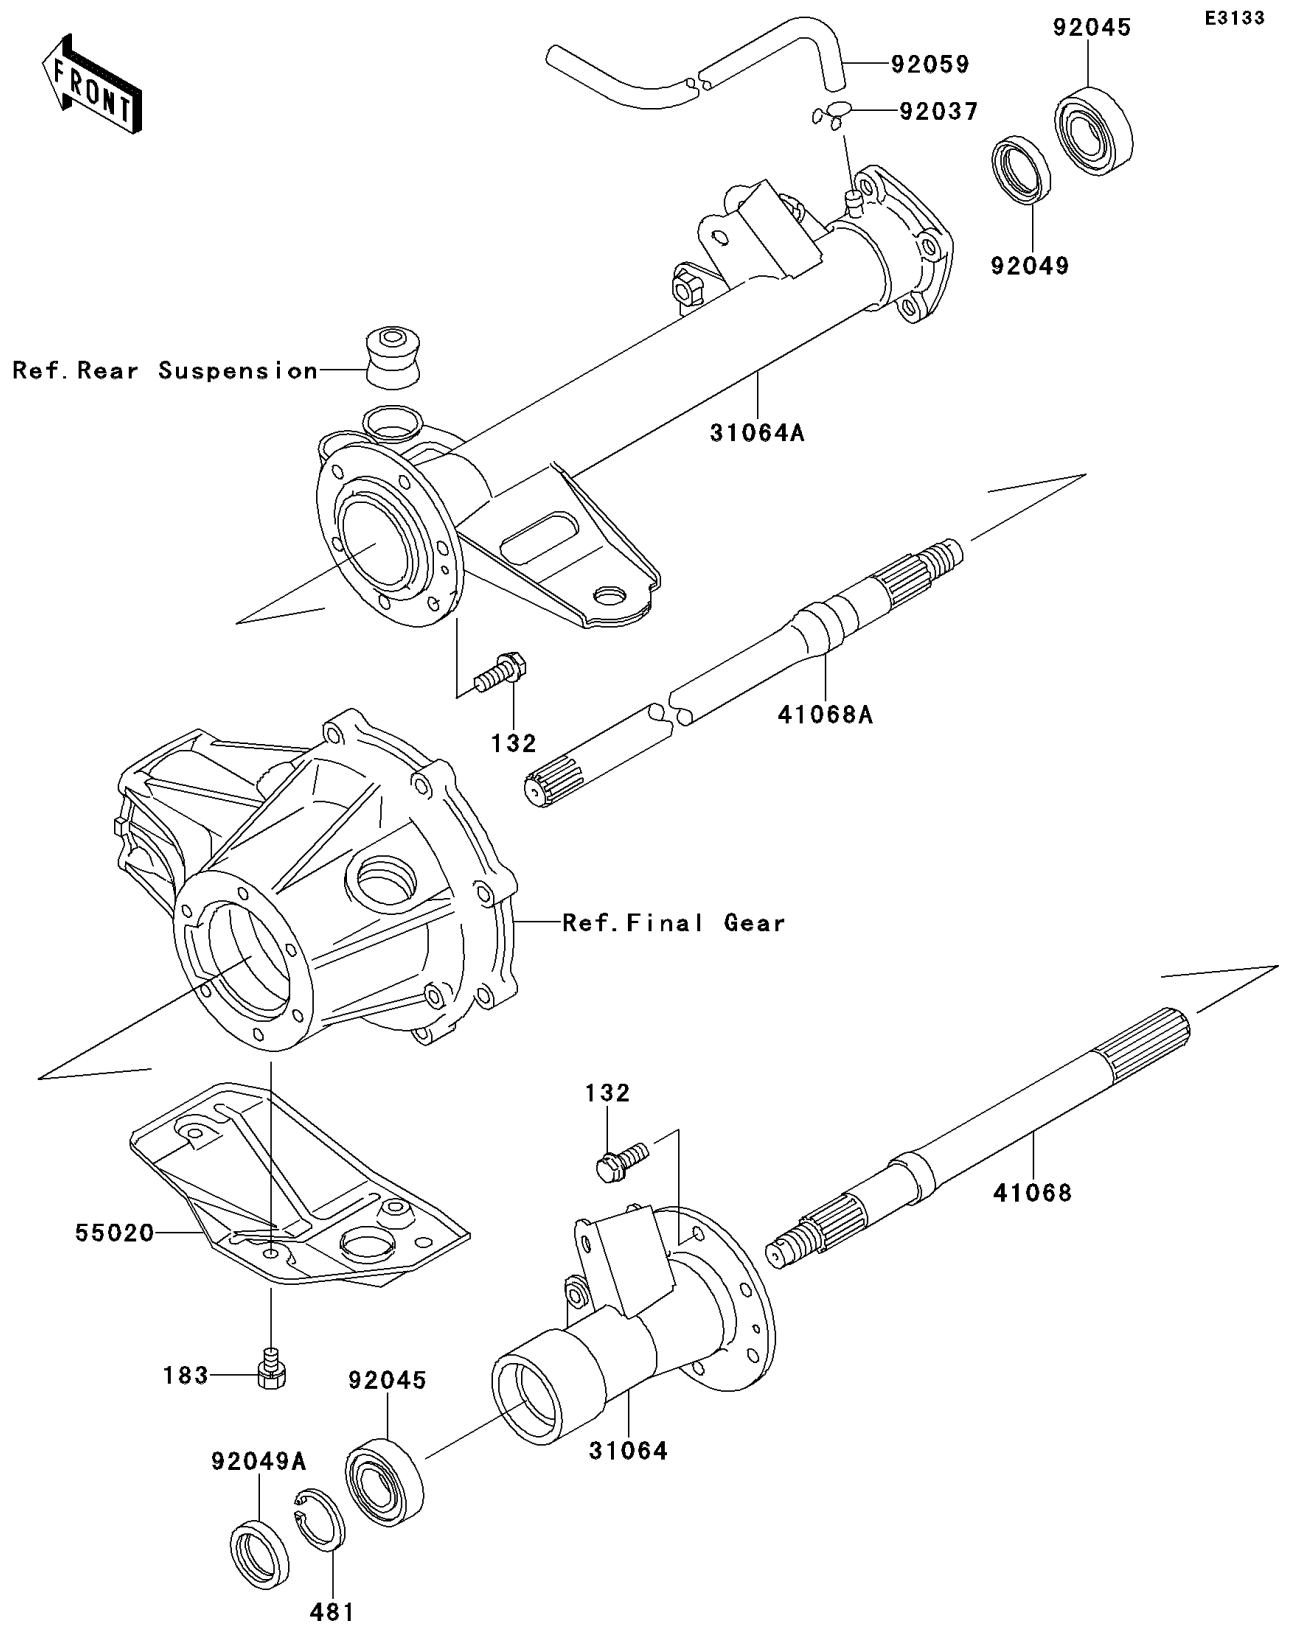

# 2004 Bayou 250 PARTS DIAGRAM

Rear Axle

## 2004 Bayou 250 PARTS LIST

### Rear Axle

ITEM NAME	PART NUMBER	QUANTITY
BOLT-FLANGED-SMALL (Ref # 132)	132J0820	12
BOLT-UPSET-WS-SMALL (Ref # 183)	183H0814	3
CIRCLIP (Ref # 481)	481J5200	1
PIPE-COMP,LH (Ref # 31064)	31064-1088	1
PIPE-COMP,RH (Ref # 31064A)	31064-1089	1
AXLE,LH (Ref # 41068)	41068-1244	1
AXLE,RH (Ref # 41068A)	41068-1245	1
GUARD (Ref # 55020)	55020-1276	1
CLAMP,TUBE (Ref # 92037)	92037-147	1
BEARING-BALL,6205DDU (Ref # 92045)	92045-1229	2
SEAL-OIL,S030428 (Ref # 92049)	92049-1236	1
SEAL-OIL (Ref # 92049A)	92049-1287	1
TUBE,4.7X9.5X1240 (Ref # 92059)	92059-1968	1