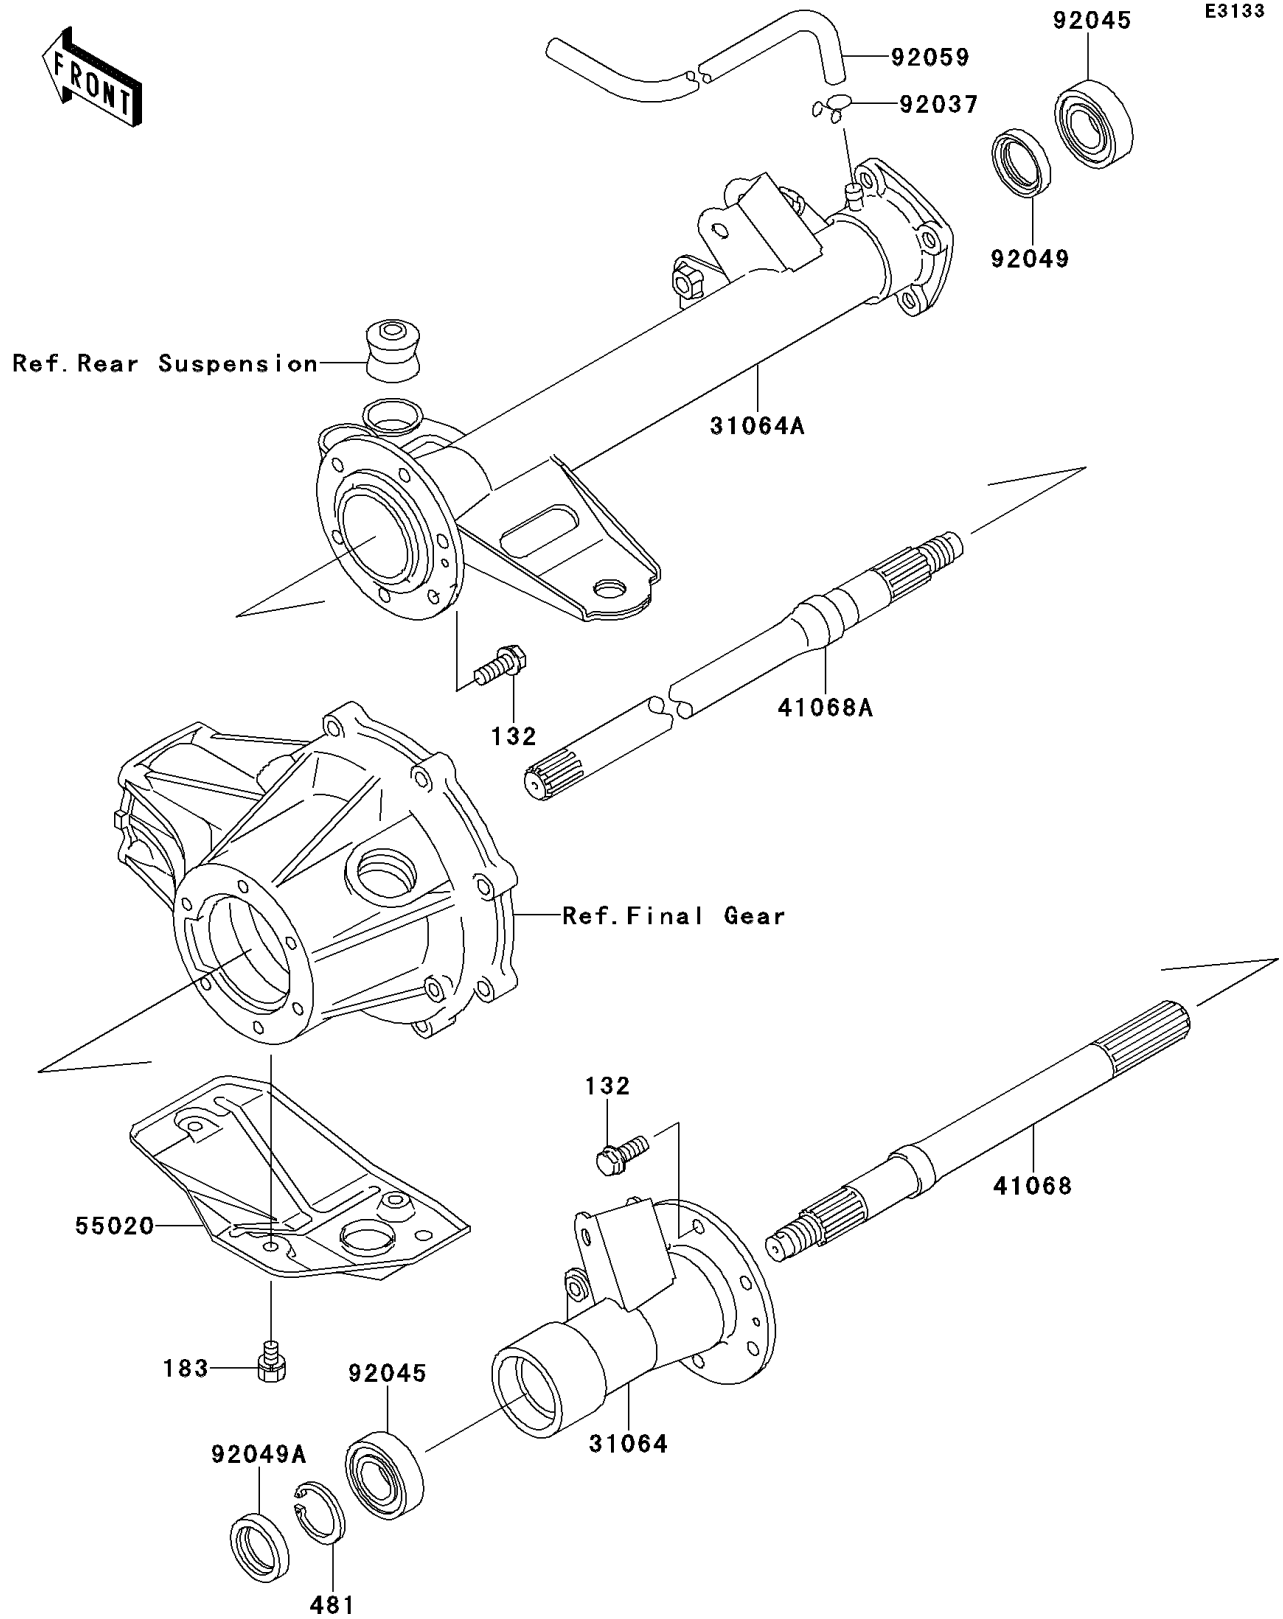

# 2005 Bayou 250 PARTS DIAGRAM

Rear Axle

## 2005 Bayou 250 PARTS LIST

### Rear Axle

ITEM NAME	PART NUMBER	QUANTITY
BOLT-FLANGED-SMALL (Ref # 132)	132J0820	12
BOLT-UPSET-WS-SMALL (Ref # 183)	183H0814	3
CIRCLIP (Ref # 481)	481J5200	1
PIPE-COMP,LH (Ref # 31064)	31064-1088	1
PIPE-COMP,RH (Ref # 31064A)	31064-1089	1
AXLE,LH (Ref # 41068)	41068-1244	1
AXLE,RH (Ref # 41068A)	41068-1245	1
GUARD (Ref # 55020)	55020-1276	1
CLAMP,TUBE (Ref # 92037)	92037-147	1
BEARING-BALL,6205DDU (Ref # 92045)	92045-1229	2
SEAL-OIL,S030428 (Ref # 92049)	92049-1236	1
SEAL-OIL (Ref # 92049A)	92049-1287	1
TUBE,4.7X9.5X1240 (Ref # 92059)	92059-1968	1